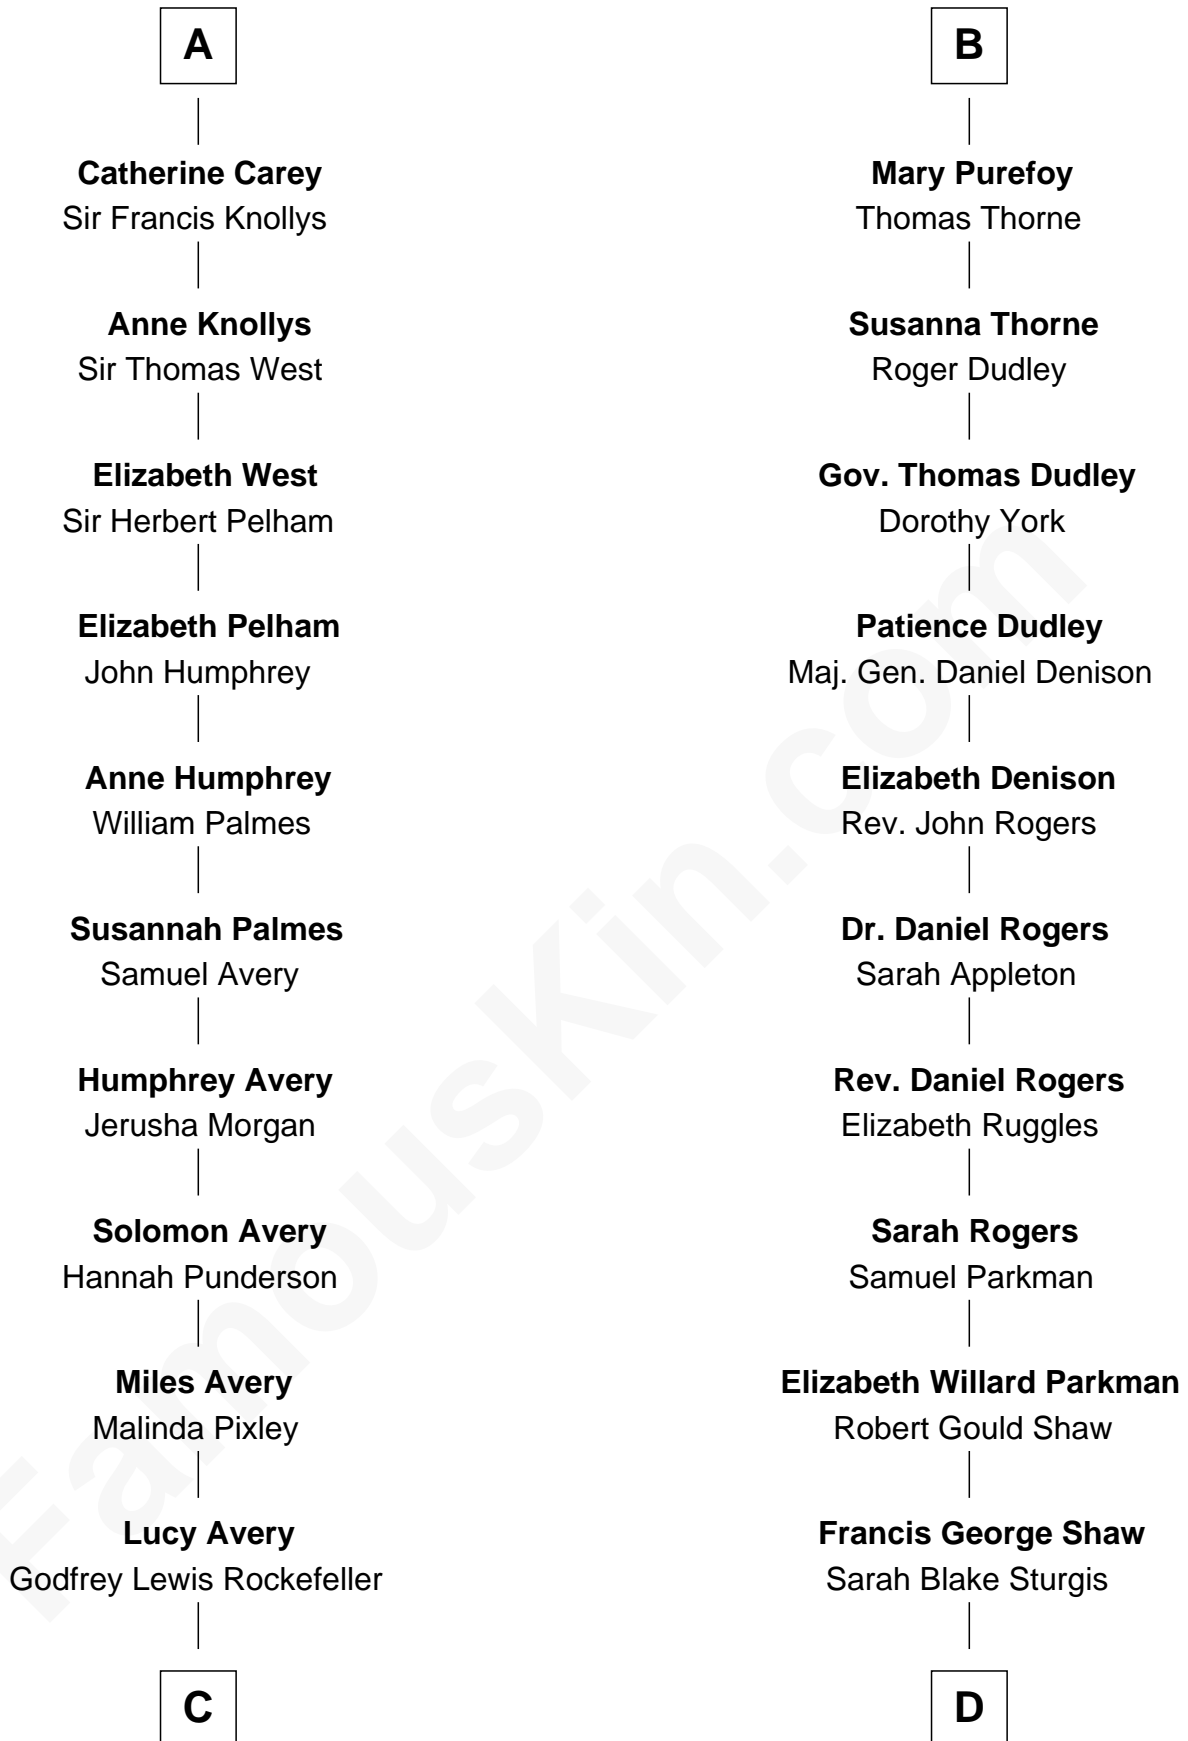

FamousKin.com Relationship Chart of

Nelson Rockefeller
41st U.S. Vice-President

20th cousin 1 time removed of

Kyra Sedgwick
TV and Movie Actress

C

William Avery Rockefeller

Eliza Davison

John Davison Rockefeller

Laura Celestia Spelman

John Davison Rockefeller

Abby Greene Aldrich

Nelson Rockefeller

41st U.S. Vice-President

D

Susanna Shaw

Robert Bowne Minturn