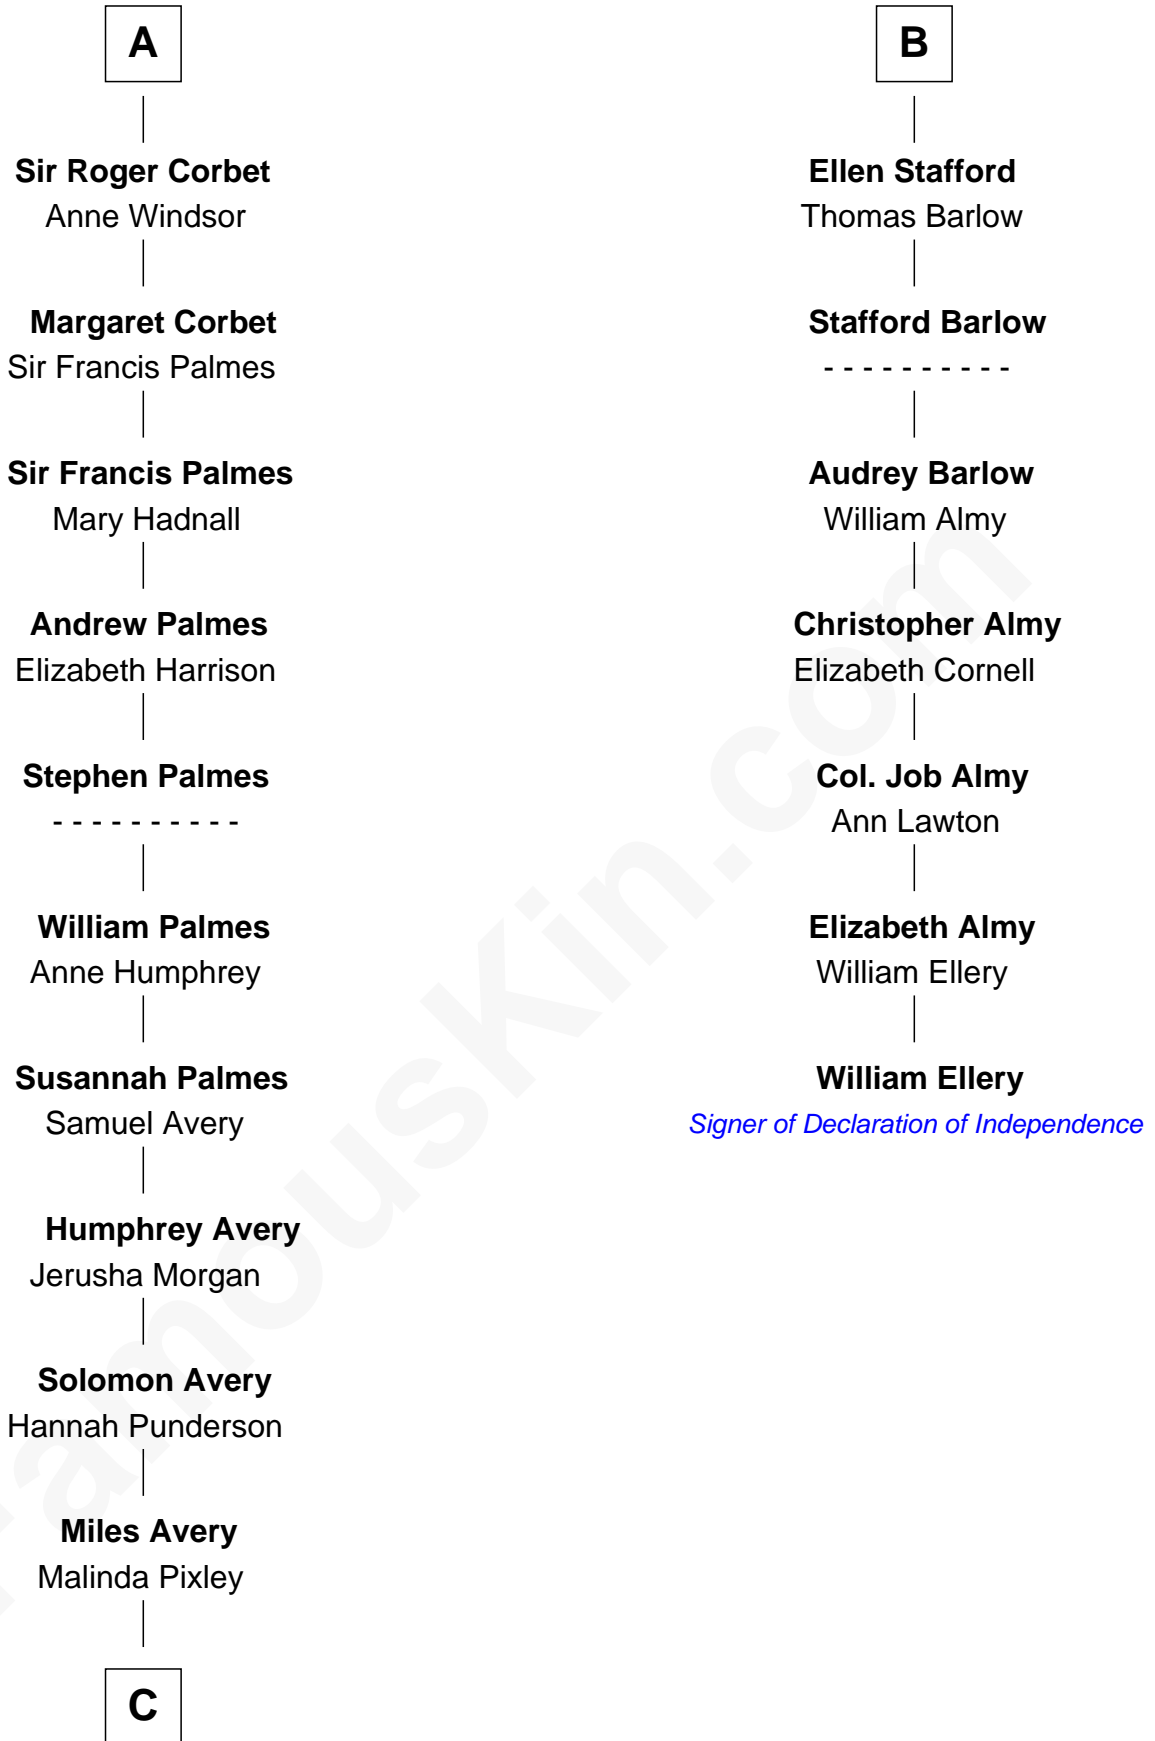

FamousKin.com
Relationship Chart of
Nelson Rockefeller
41st U.S. Vice-President

13th cousin 8 times removed of

William Ellery
Signer of the Declaration of Independence

C

—
Lucy Avery

Godfrey Lewis Rockefeller

—
William Avery Rockefeller

Eliza Davison

—
John Davison Rockefeller

Laura Celestia Spelman

—
John Davison Rockefeller

Abby Greene Aldrich

—
Nelson Rockefeller

41st U.S. Vice-President