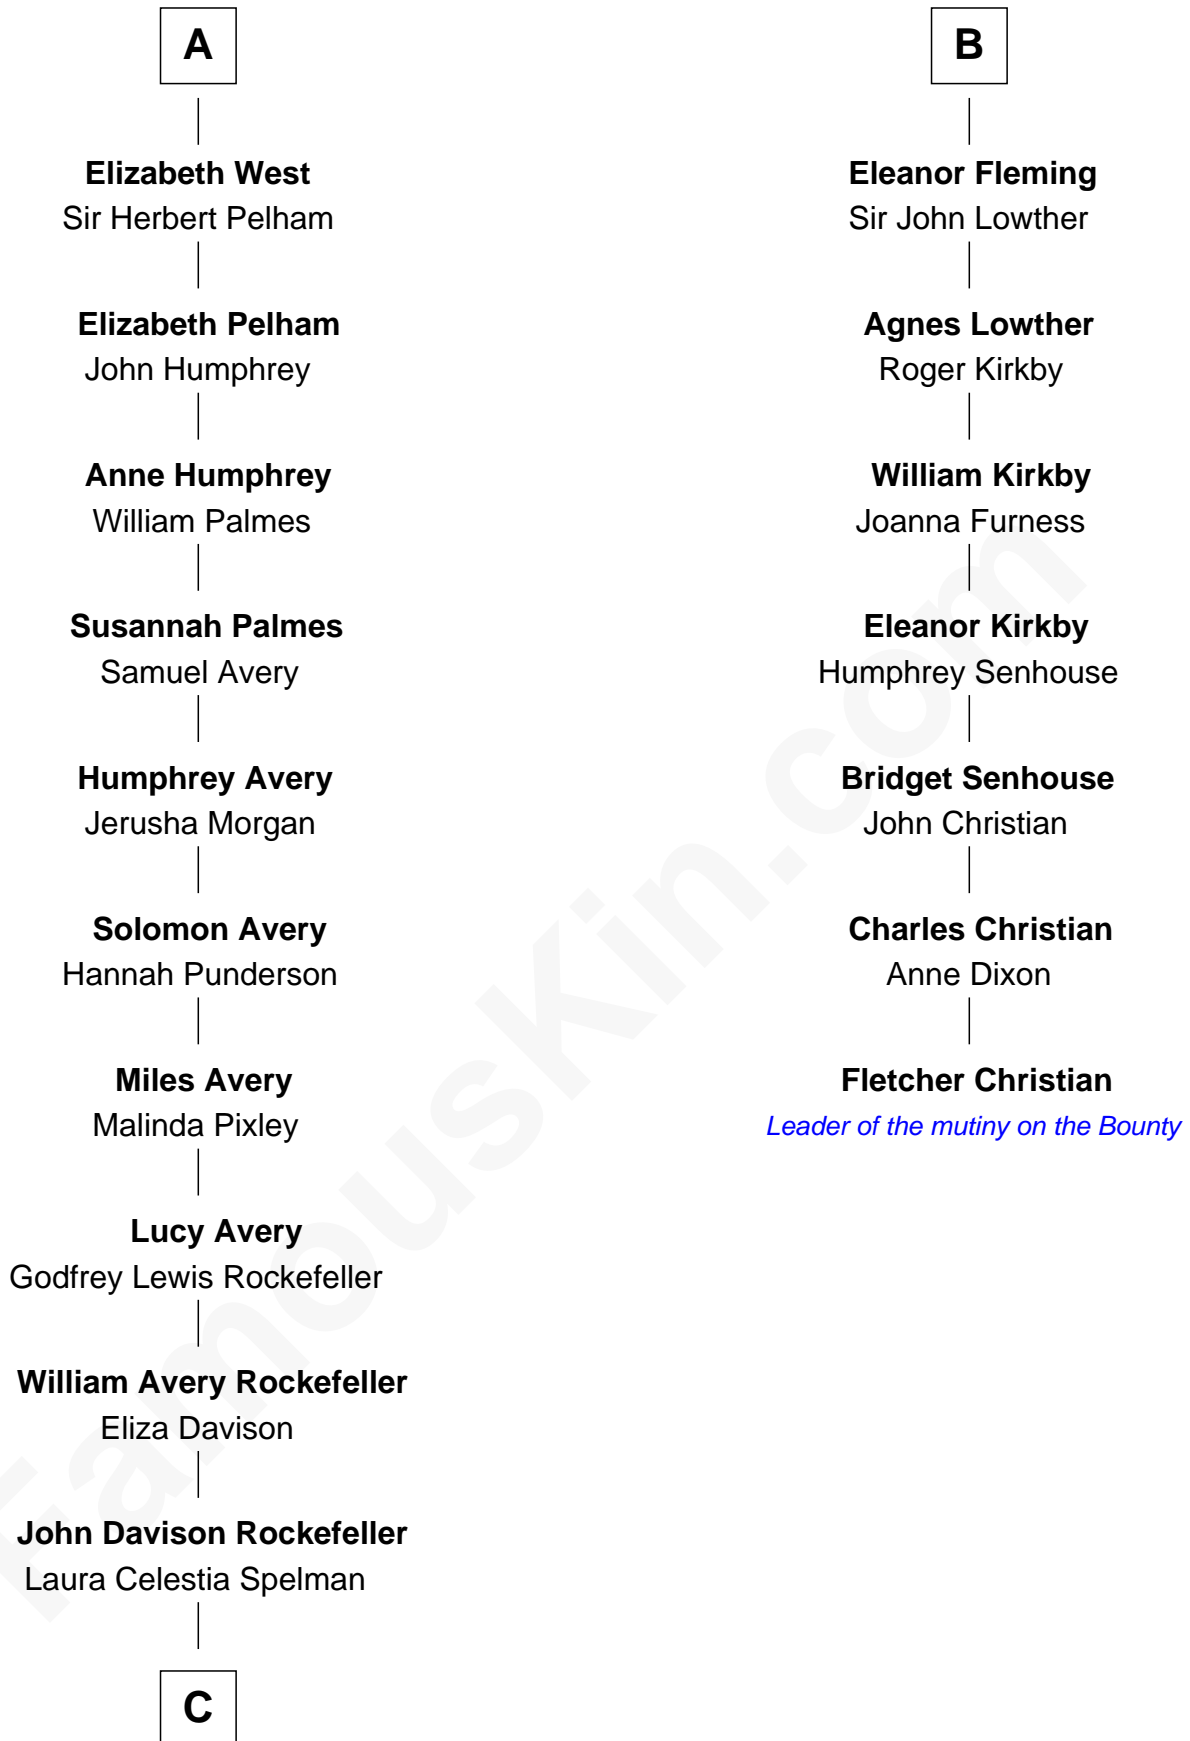

FamousKin.com Relationship Chart of

Nelson Rockefeller

41st U.S. Vice-President

13th cousin 5 times removed of

Fletcher Christian

Leader of the mutiny on the Bounty

THE "BOUNTY" AT OAHU

C

John Davison Rockefeller

Abby Greene Aldrich

Nelson Rockefeller

41st U.S. Vice-President

FamousKin.com