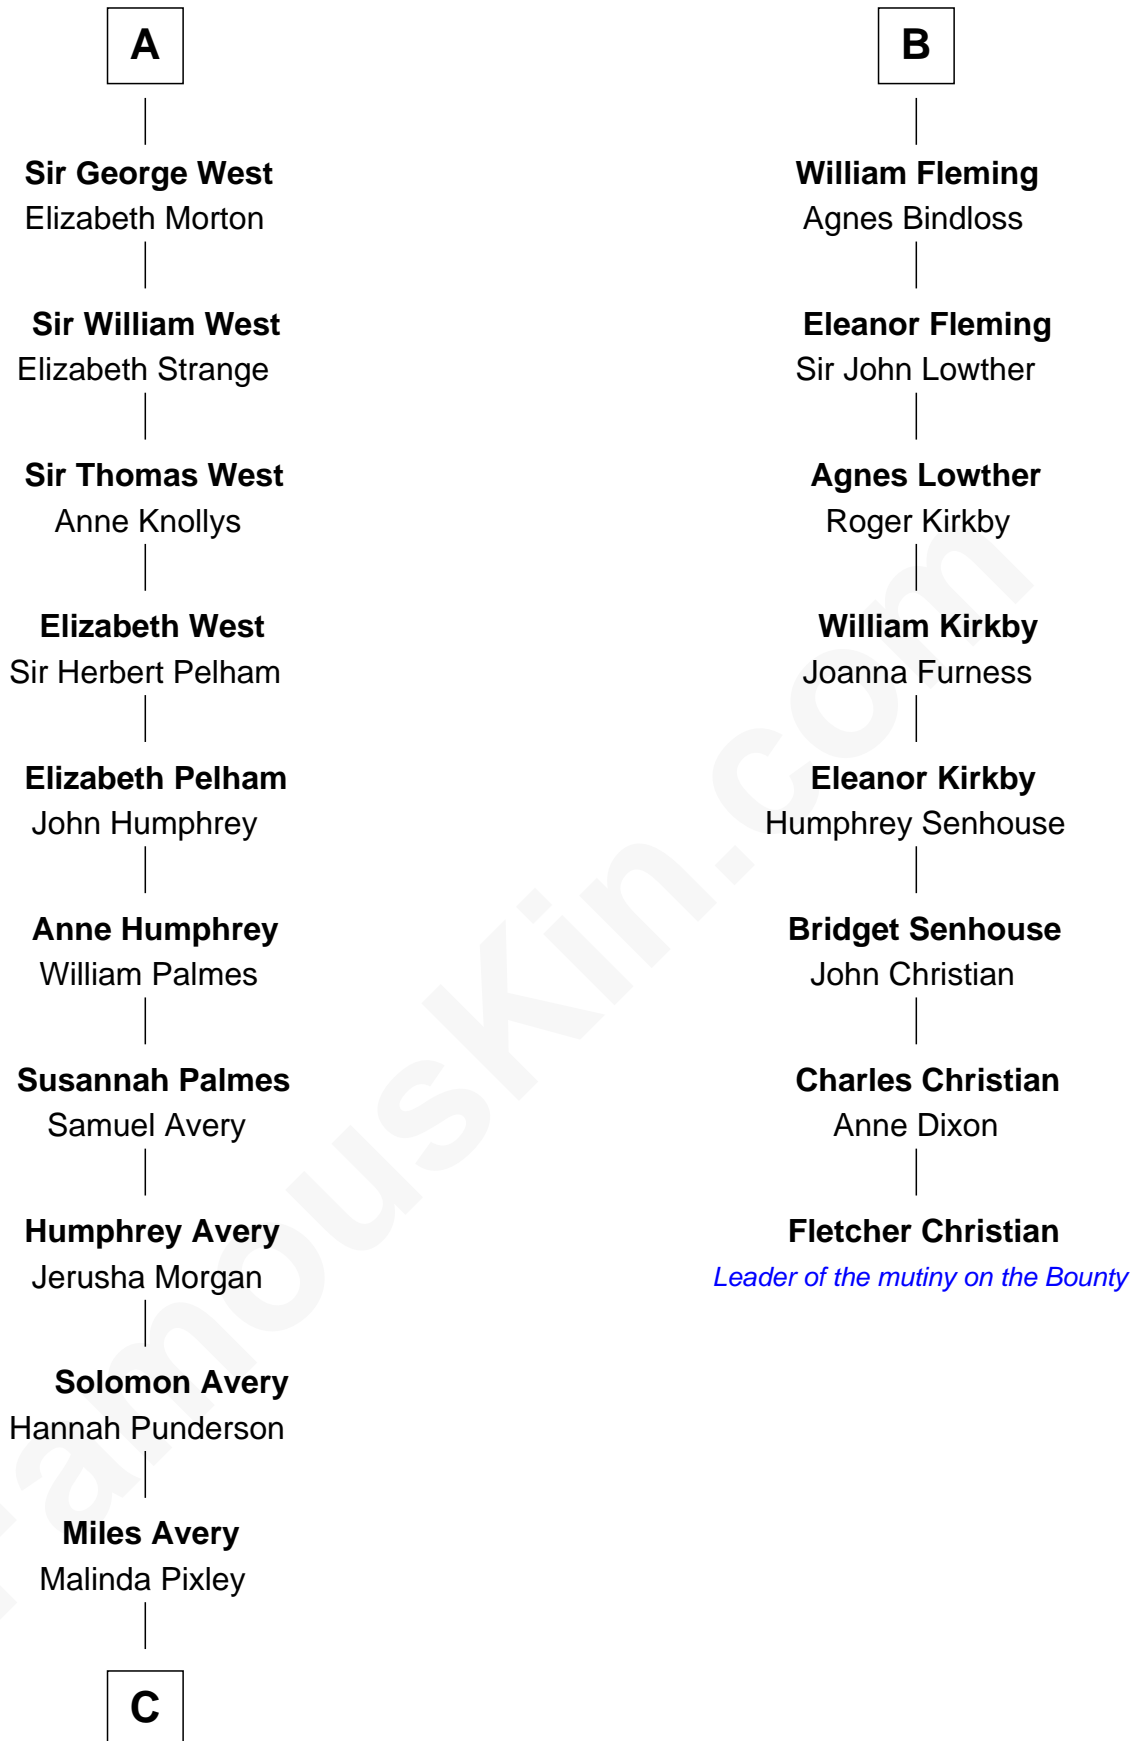

FamousKin.com Relationship Chart of

Nelson Rockefeller
41st U.S. Vice-President

14th cousin 7 times removed of

Fletcher Christian
Leader of the mutiny on the Bounty

C

—
Lucy Avery

Godfrey Lewis Rockefeller

—
William Avery Rockefeller

Eliza Davison

—
John Davison Rockefeller

Laura Celestia Spelman

—
John Davison Rockefeller

Abby Greene Aldrich

—
Nelson Rockefeller

41st U.S. Vice-President