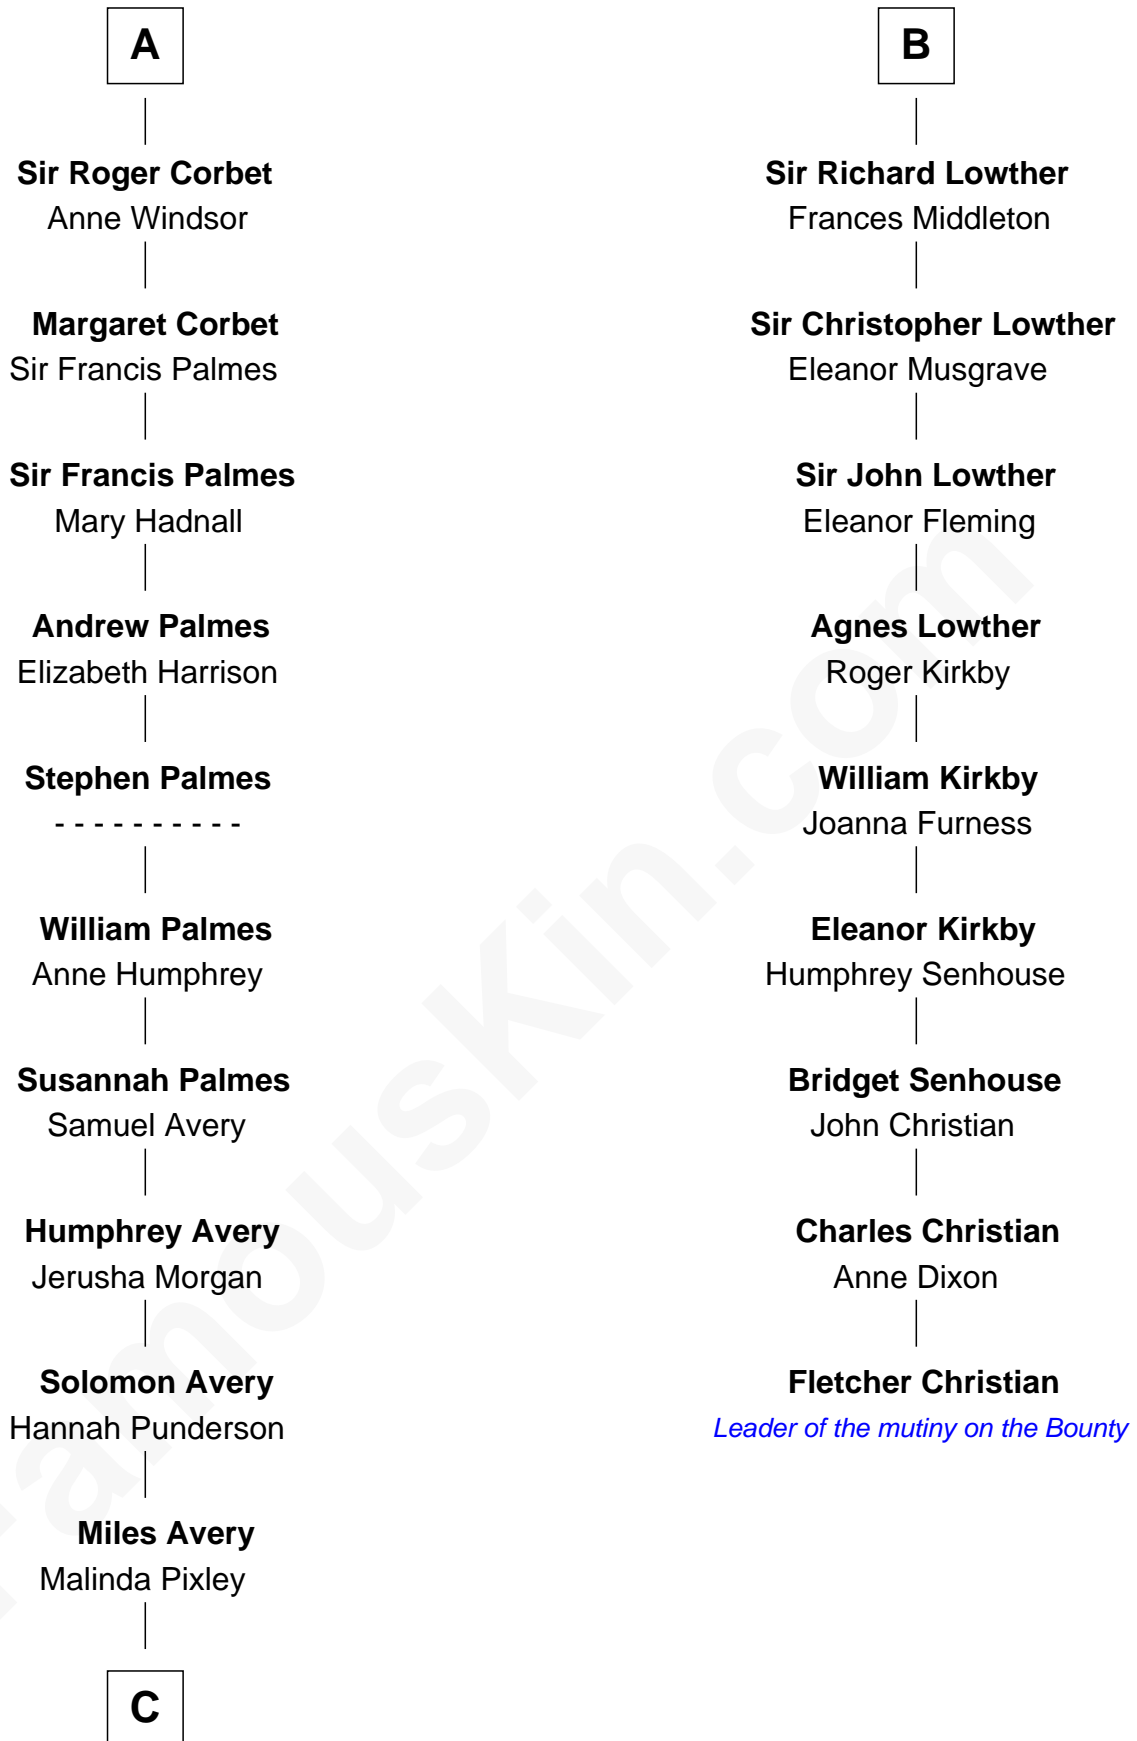

FamousKin.com Relationship Chart of

Nelson Rockefeller

41st U.S. Vice-President

15th cousin 6 times removed of

Fletcher Christian

Leader of the mutiny on the Bounty

THE "BOUNTY" AT OAHU

C

—
Lucy Avery

Godfrey Lewis Rockefeller

—
William Avery Rockefeller

Eliza Davison

—
John Davison Rockefeller

Laura Celestia Spelman

—
John Davison Rockefeller

Abby Greene Aldrich

—
Nelson Rockefeller

41st U.S. Vice-President