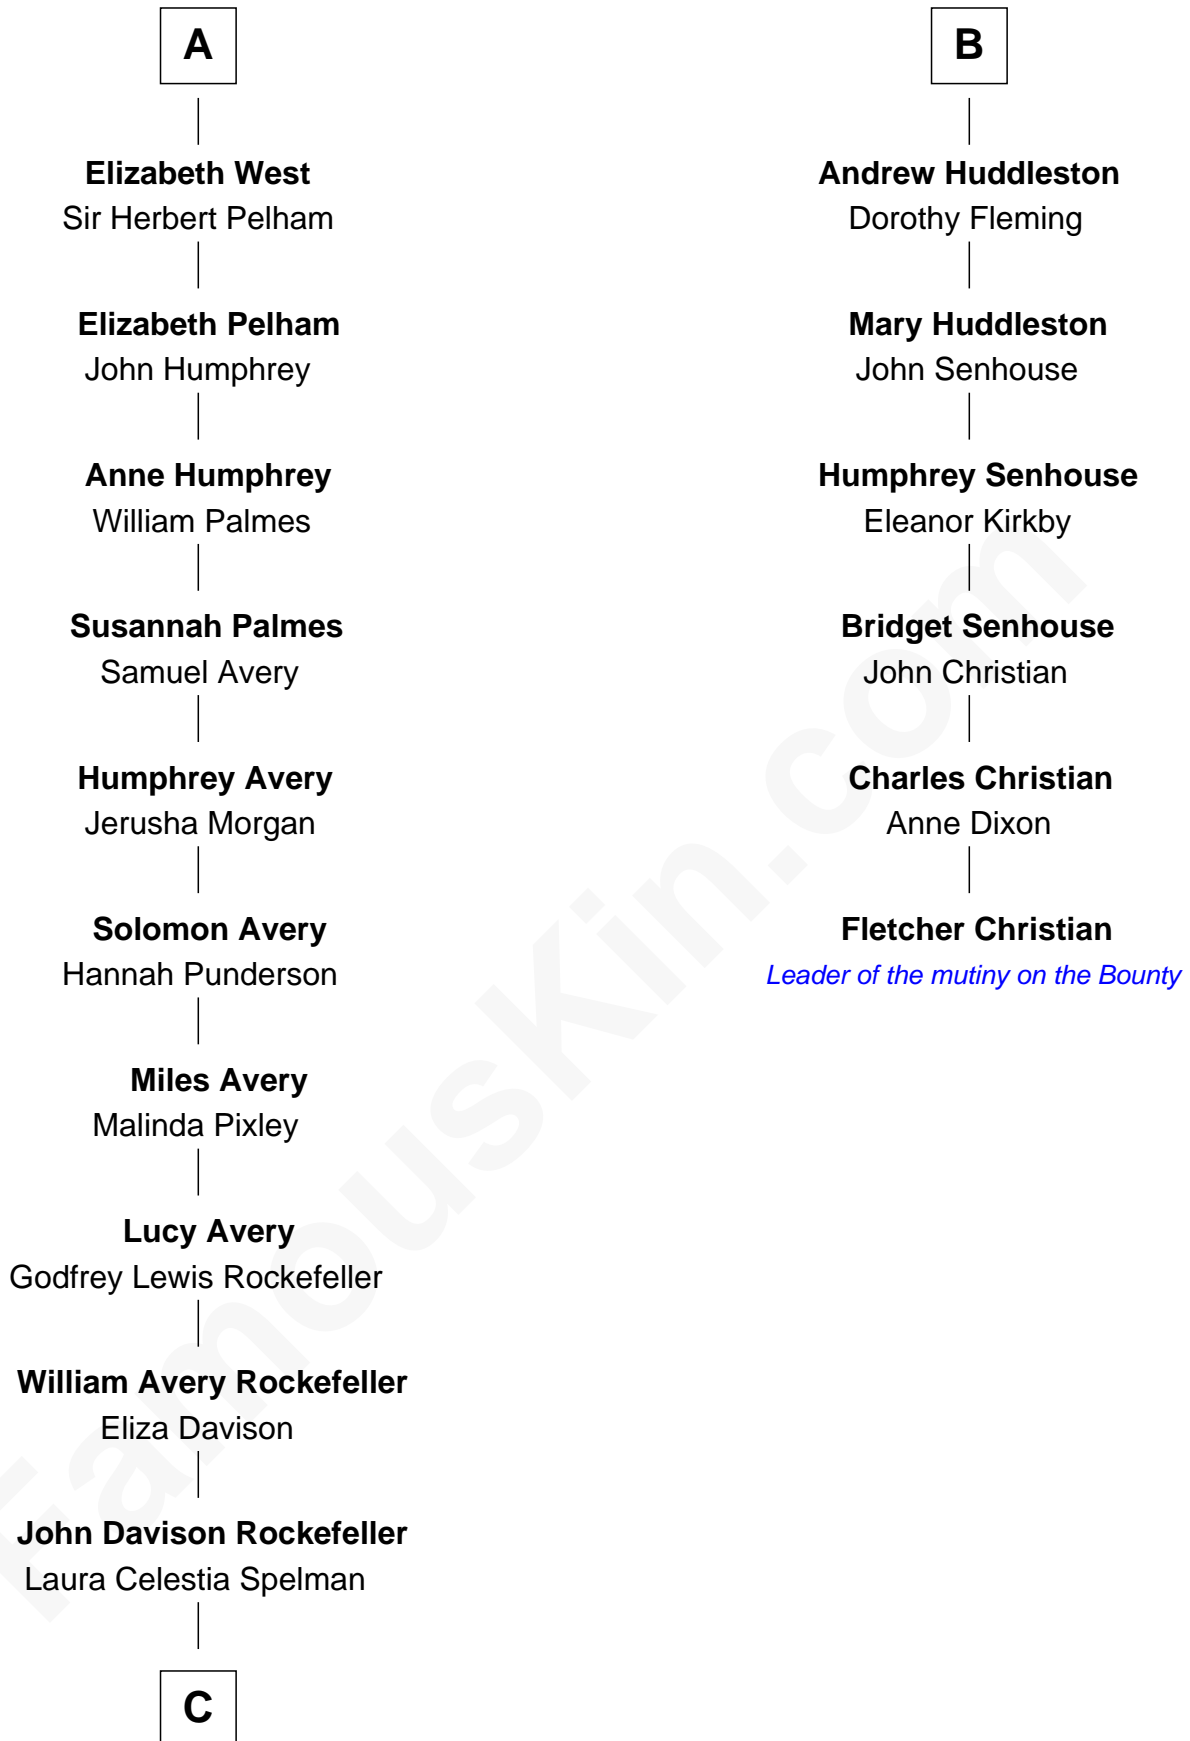

FamousKin.com Relationship Chart of

Nelson Rockefeller
41st U.S. Vice-President

12th cousin 6 times removed of

Fletcher Christian
Leader of the mutiny on the Bounty

Sir Michael de la Pole
Katherine Wingfield

C

John Davison Rockefeller

Abby Greene Aldrich

Nelson Rockefeller

41st U.S. Vice-President

FamousKin.com