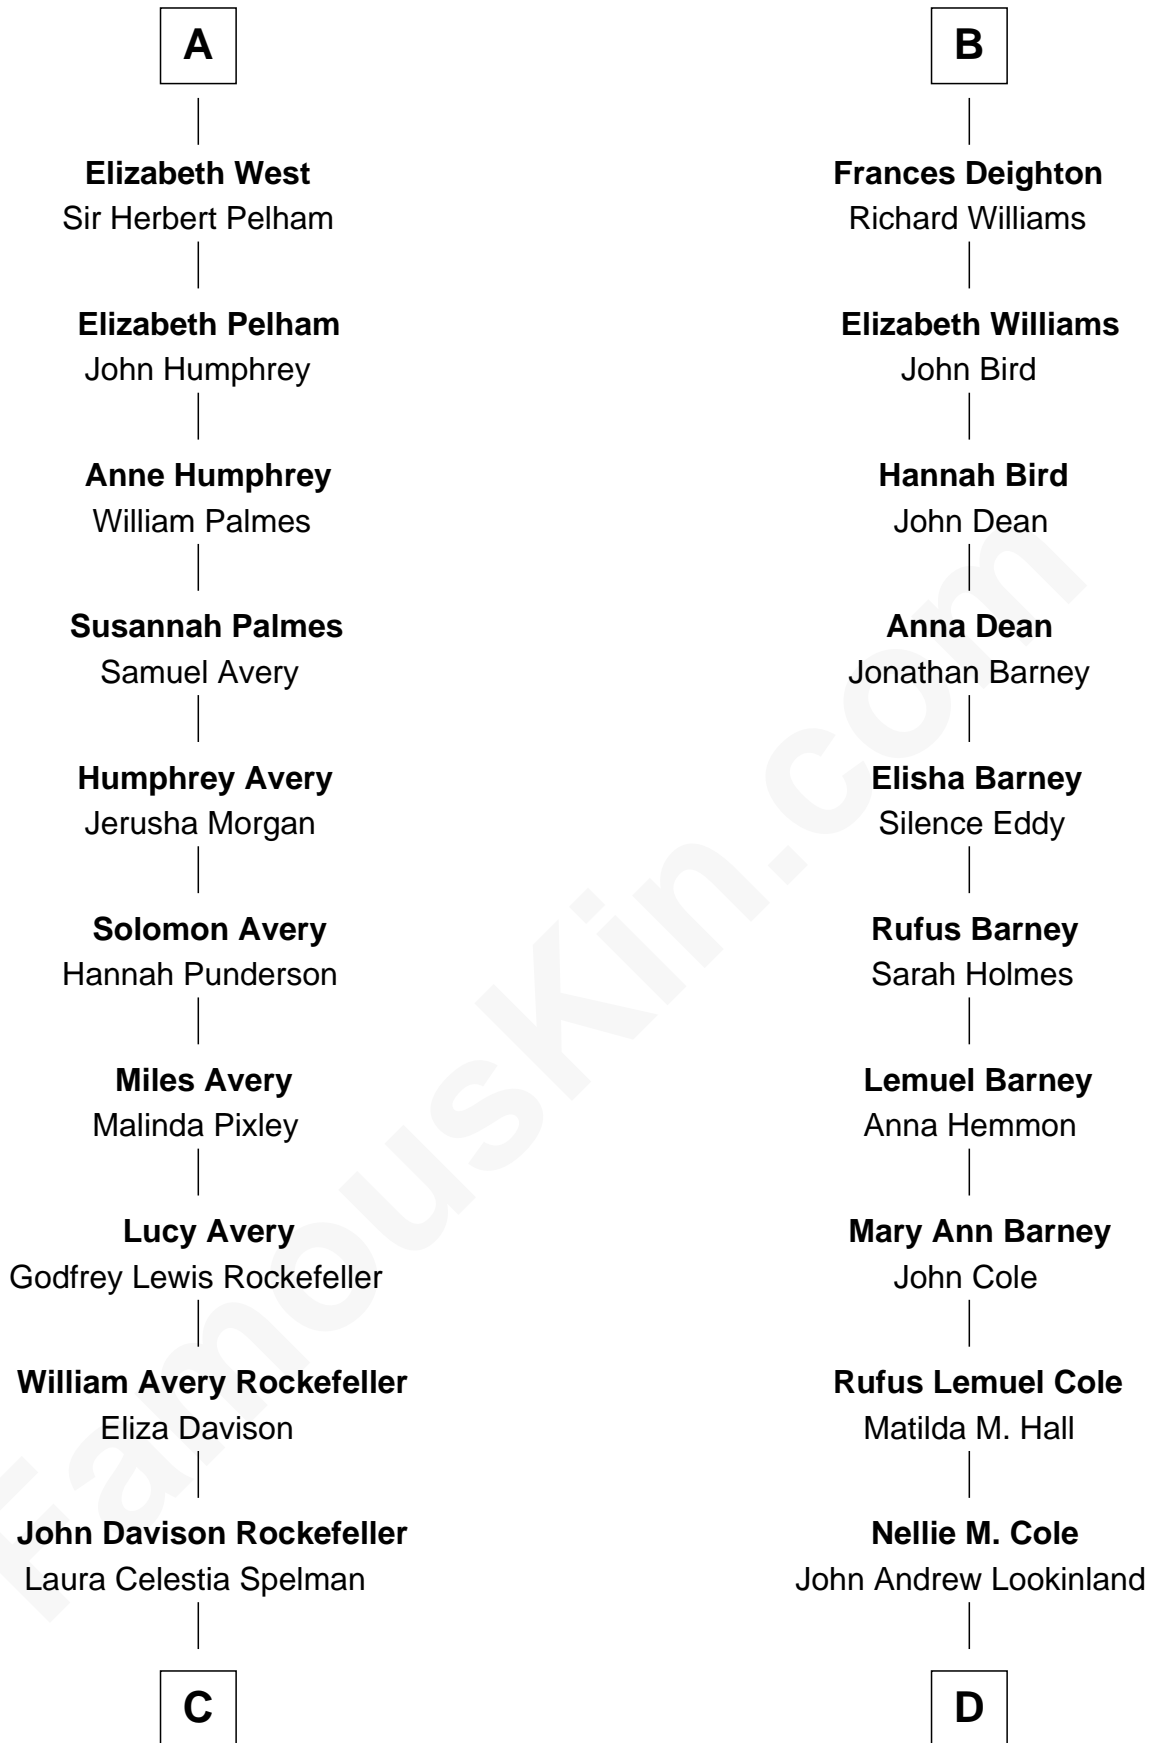

FamousKin.com Relationship Chart of

Nelson Rockefeller

41st U.S. Vice-President

18th cousin 1 time removed of

Michael Lookinland

TV Actor

Katherine Pabenham

with husband
Sir William Cheney

with husband
Sir Thomas Aylesbury

Sir Laurence Cheney
Elizabeth Cokayne

Eleanor Aylesbury
Sir Humphrey Stafford

Elizabeth Cheney
Sir Frederick Tilney

Elizabeth Stafford
Sir Richard de Beauchamp

Elizabeth Tilney
Sir Thomas Howard

Anne de Beauchamp
Sir Richard Lygon

Elizabeth Howard
Thomas Boleyn

Sir Richard Lygon
Margaret Greville

Mary Boleyn
Sir William Carey

Henry Lygon
Elizabeth Berkeley

Catherine Carey
Sir Francis Knollys

Elizabeth Lygon
Edward Bassett

Anne Knollys
Sir Thomas West

Jane Bassett
John Deighton

A

B

C

John Davison Rockefeller

Abby Greene Aldrich

Nelson Rockefeller