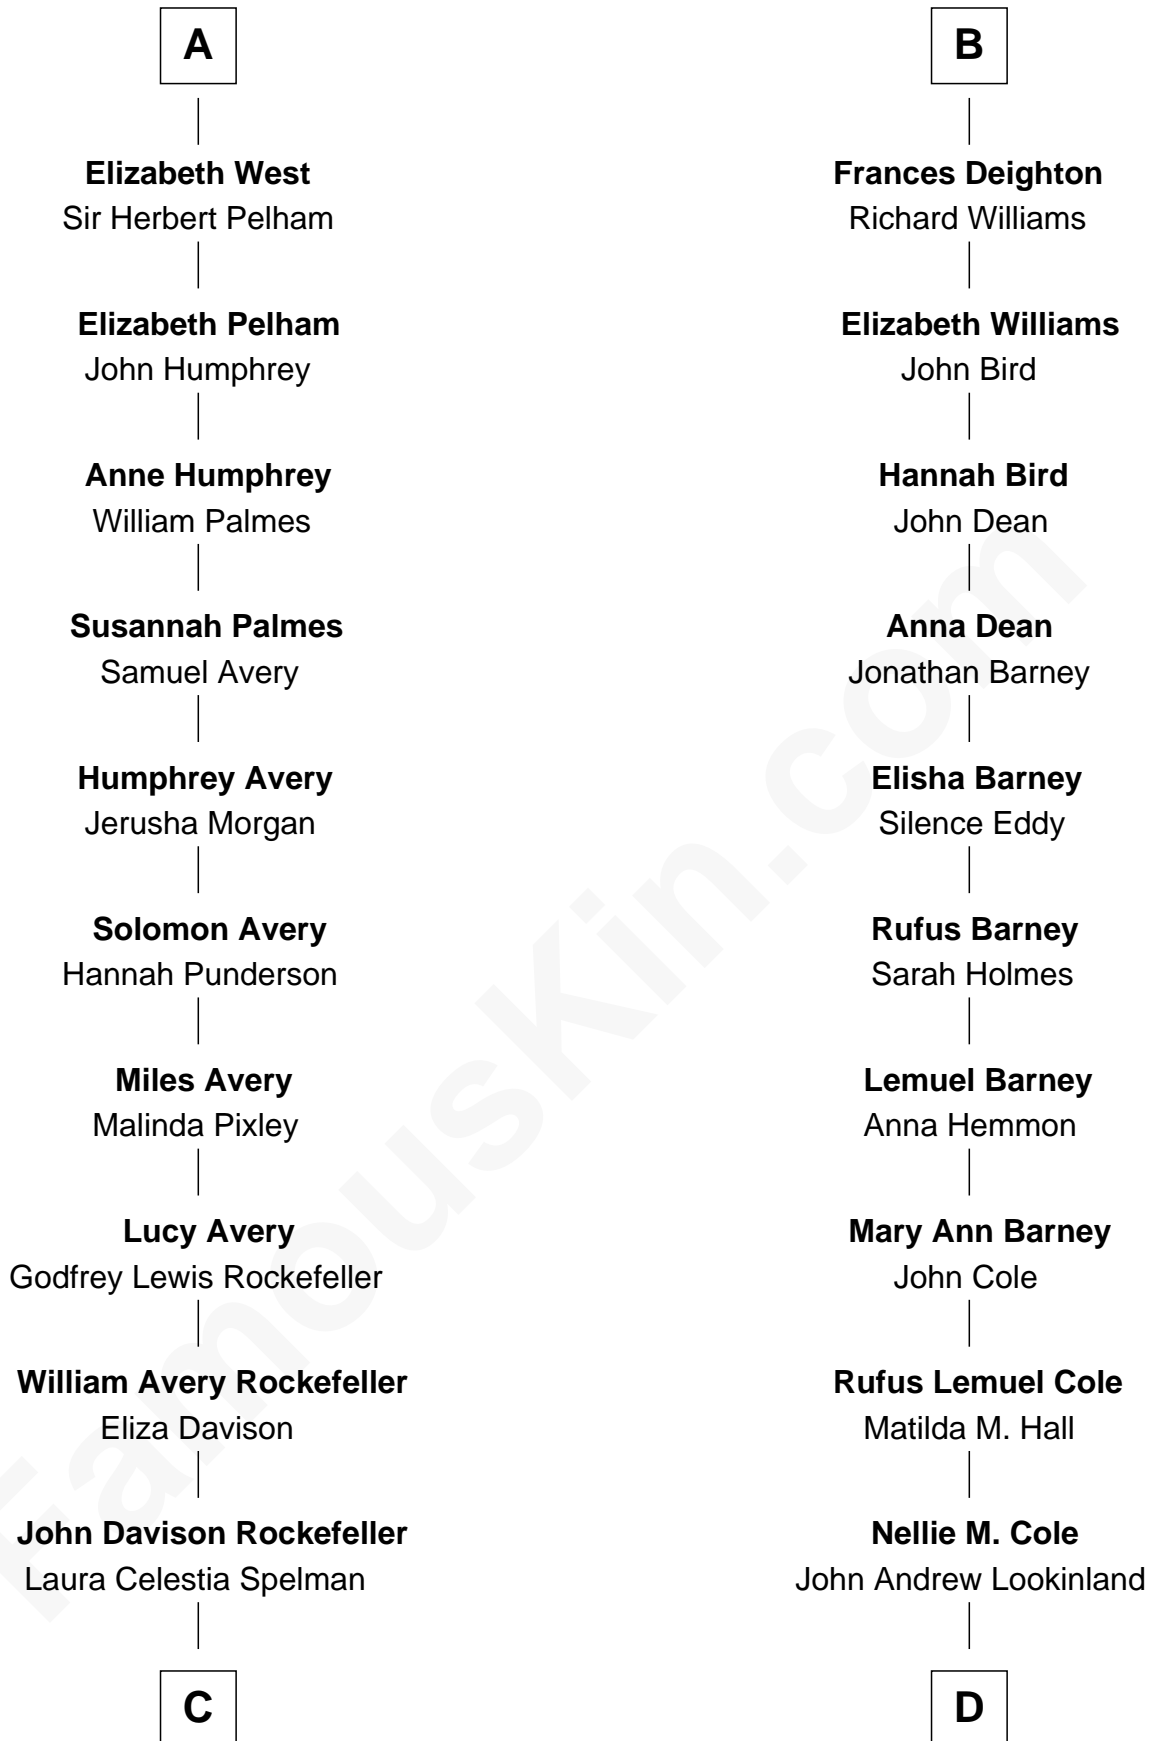

FamousKin.com Relationship Chart of

Nelson Rockefeller

41st U.S. Vice-President

18th cousin 1 time removed of

Michael Lookinland

TV Actor

Sir Thomas Mowbray

Elizabeth Fitzalan

C

John Davison Rockefeller

Abby Greene Aldrich

Nelson Rockefeller

41st U.S. Vice-President

D

Orrin Paul Lookinland

Madeline Tait

Paul Russell Lookinland

Karen Ruth McKinney

Michael Lookinland

TV Actor

FamousKin.com