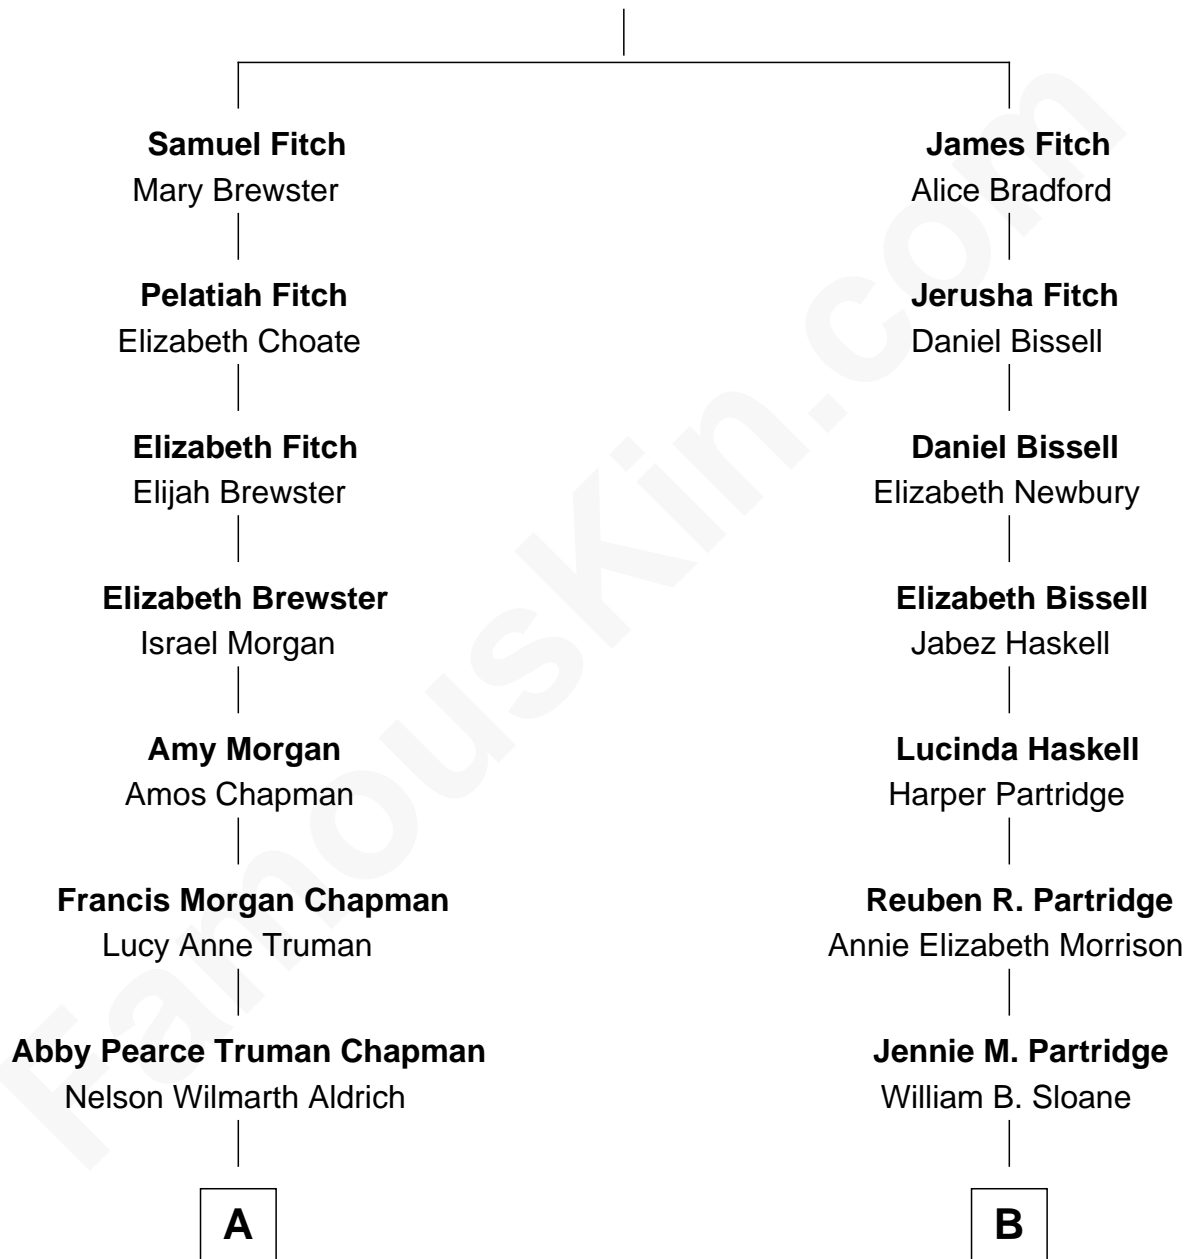

FamousKin.com Relationship Chart of

Nelson Rockefeller
41st U.S. Vice-President

8th cousin 1 time removed of

Diane Brewster
TV and Movie Actress

Rev. James Fitch
Abigail Whitfield

A

Abby Greene Aldrich
John Davison Rockefeller

Nelson Rockefeller
41st U.S. Vice-President

B

Grace Anna Sloane
Reginald Raymond Brewster

Phillip Sloane Brewster
Geraldine Craddock

Diane Brewster
TV and Movie Actress

FamousKin.com