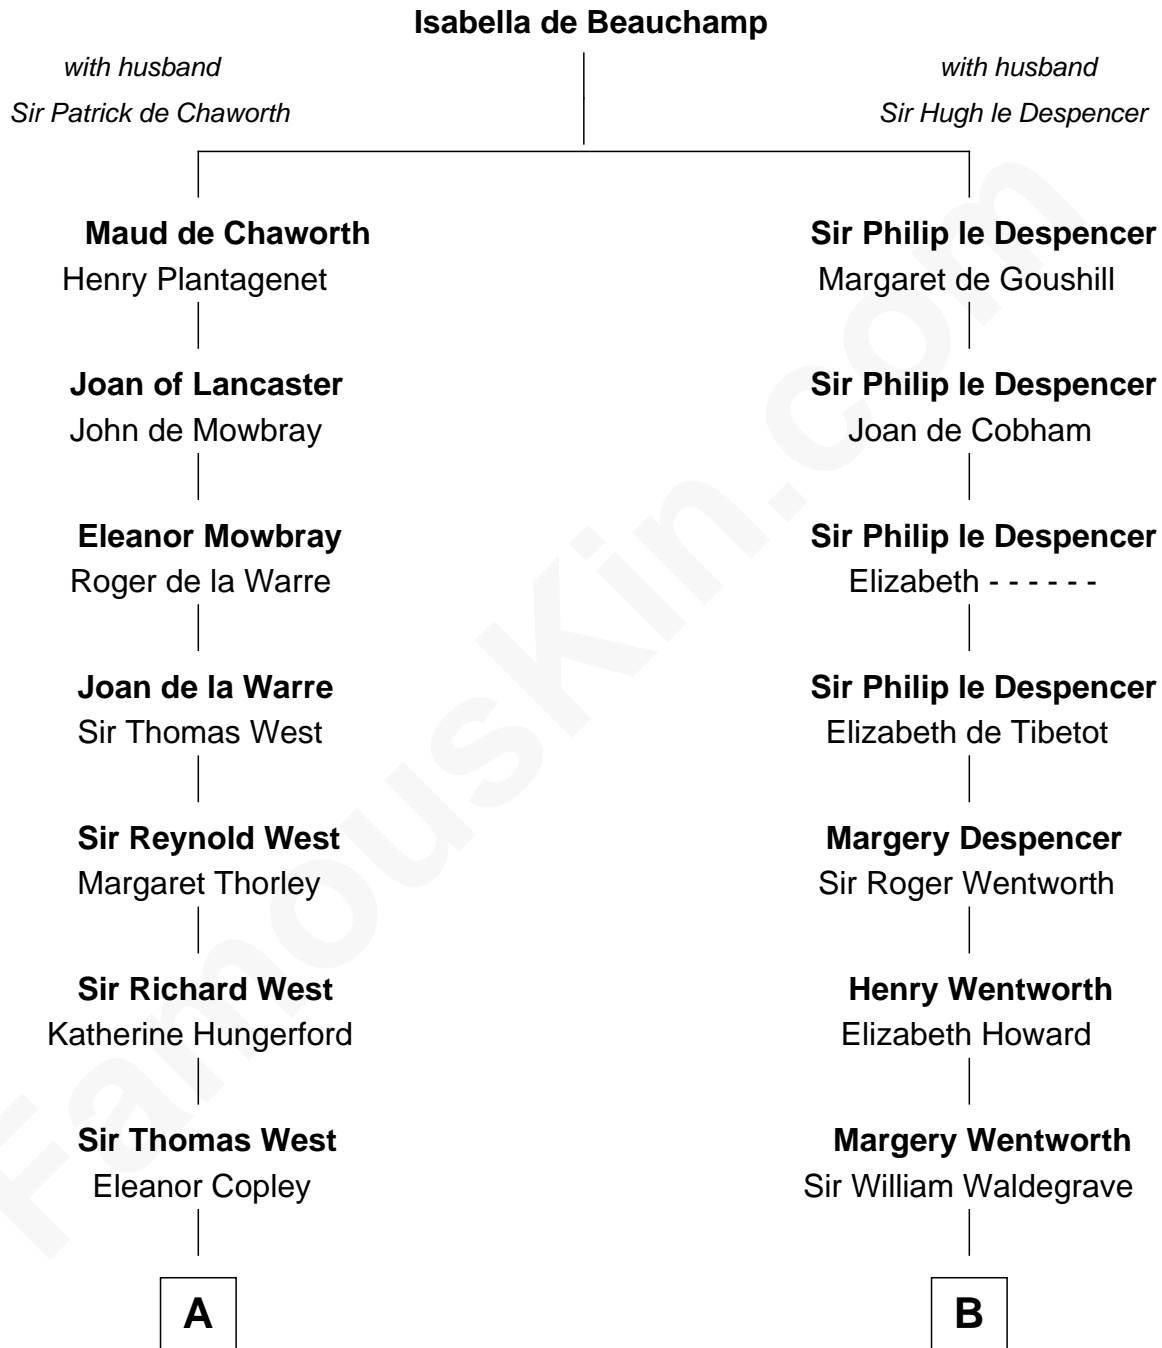

FamousKin.com Relationship Chart of

Nelson Rockefeller
41st U.S. Vice-President

21st cousin of

Bob Moore
Co-Founder, Bob's Red Mill

C

Lucy Avery
Godfrey Lewis Rockefeller

William Avery Rockefeller
Eliza Davison

John Davison Rockefeller
Laura Celestia Spelman

John Davison Rockefeller
Abby Greene Aldrich

Nelson Rockefeller
41st U.S. Vice-President

D

Morris Fox
Sarah A. Smith

Violette Fox
Daniel Francis Learnard

Clinton Morris Learnard
Gertrude Maud Yost

Doris Dell Learnard
Kenneth Earl Moore

Bob Moore
Co-Founder, Bob's Red Mill