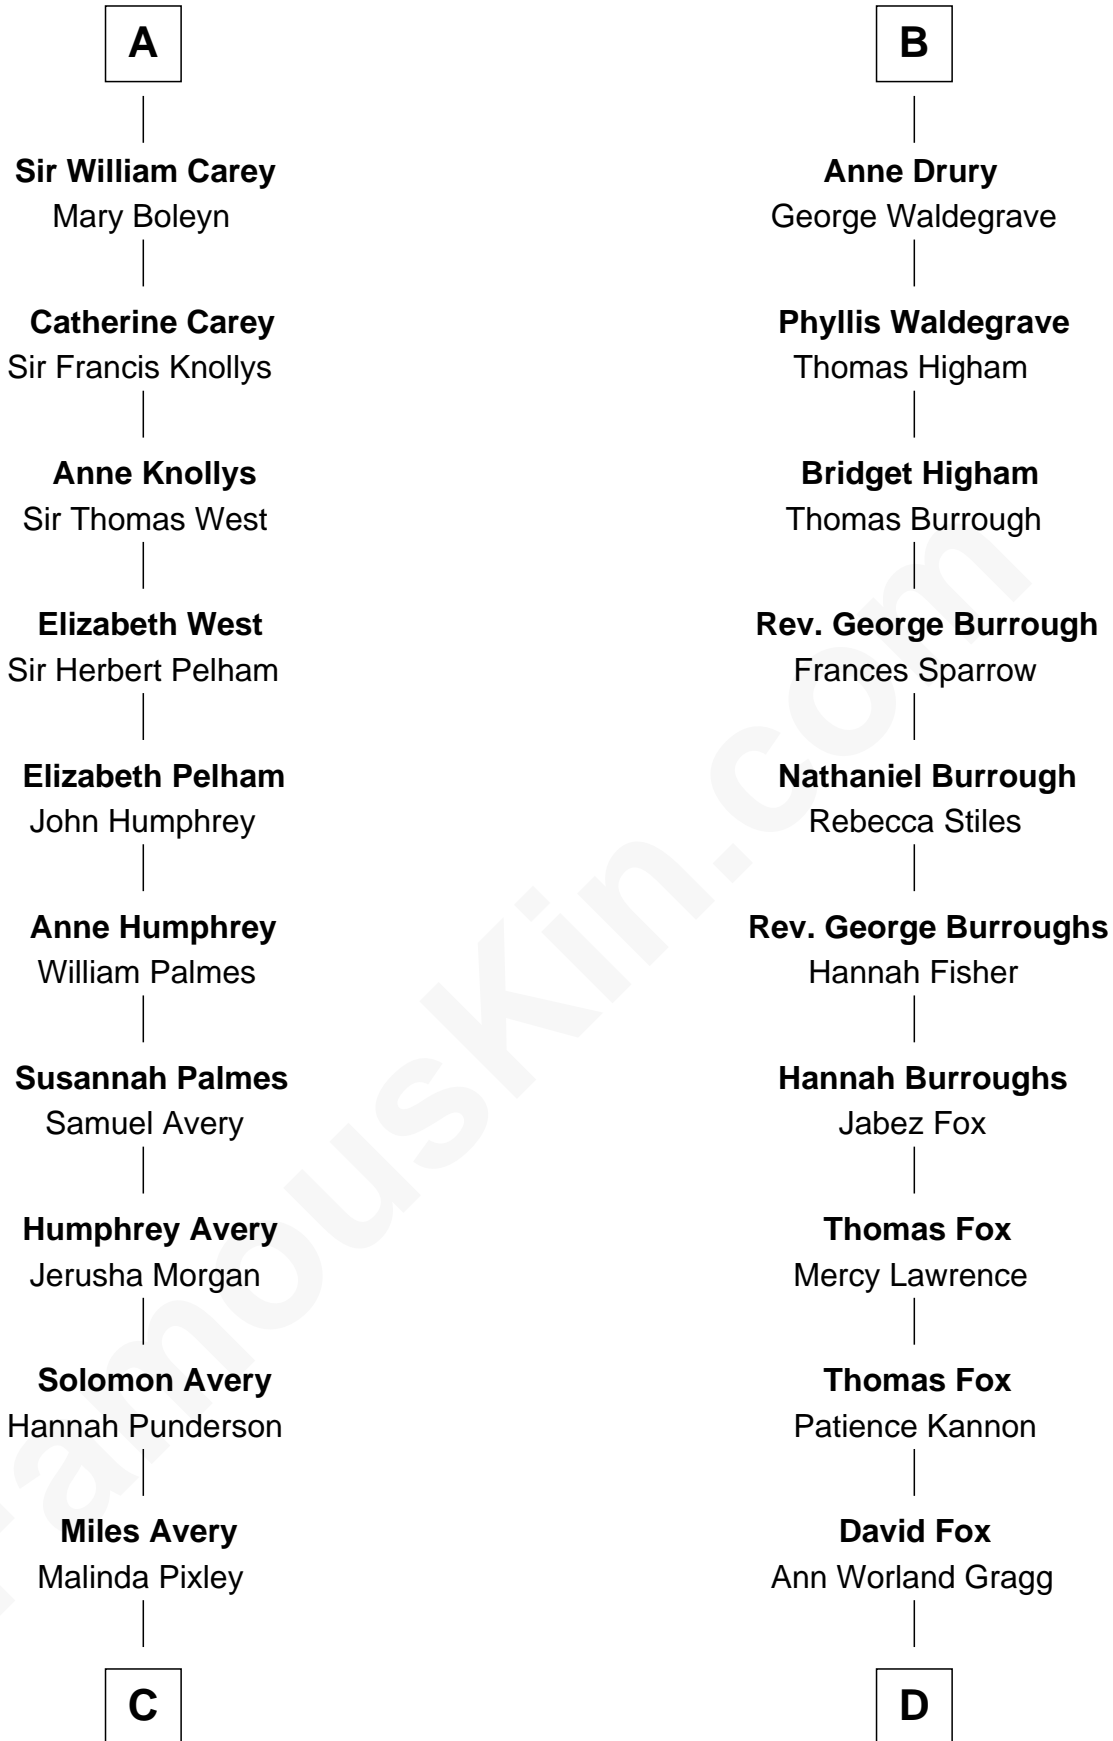

FamousKin.com Relationship Chart of

Nelson Rockefeller
41st U.S. Vice-President

21st cousin of

Bob Moore
Co-Founder, Bob's Red Mill

Sir Gilbert de Clare
Joan of Acre

C

Lucy Avery

Godfrey Lewis Rockefeller

William Avery Rockefeller

Eliza Davison

John Davison Rockefeller

Laura Celestia Spelman

John Davison Rockefeller

Abby Greene Aldrich

Nelson Rockefeller

41st U.S. Vice-President

D

Morris Fox

Sarah A. Smith

Violette Fox

Daniel Francis Learnard

Clinton Morris Learnard

Gertrude Maud Yost

Doris Dell Learnard

Kenneth Earl Moore

Bob Moore

Co-Founder, Bob's Red Mill