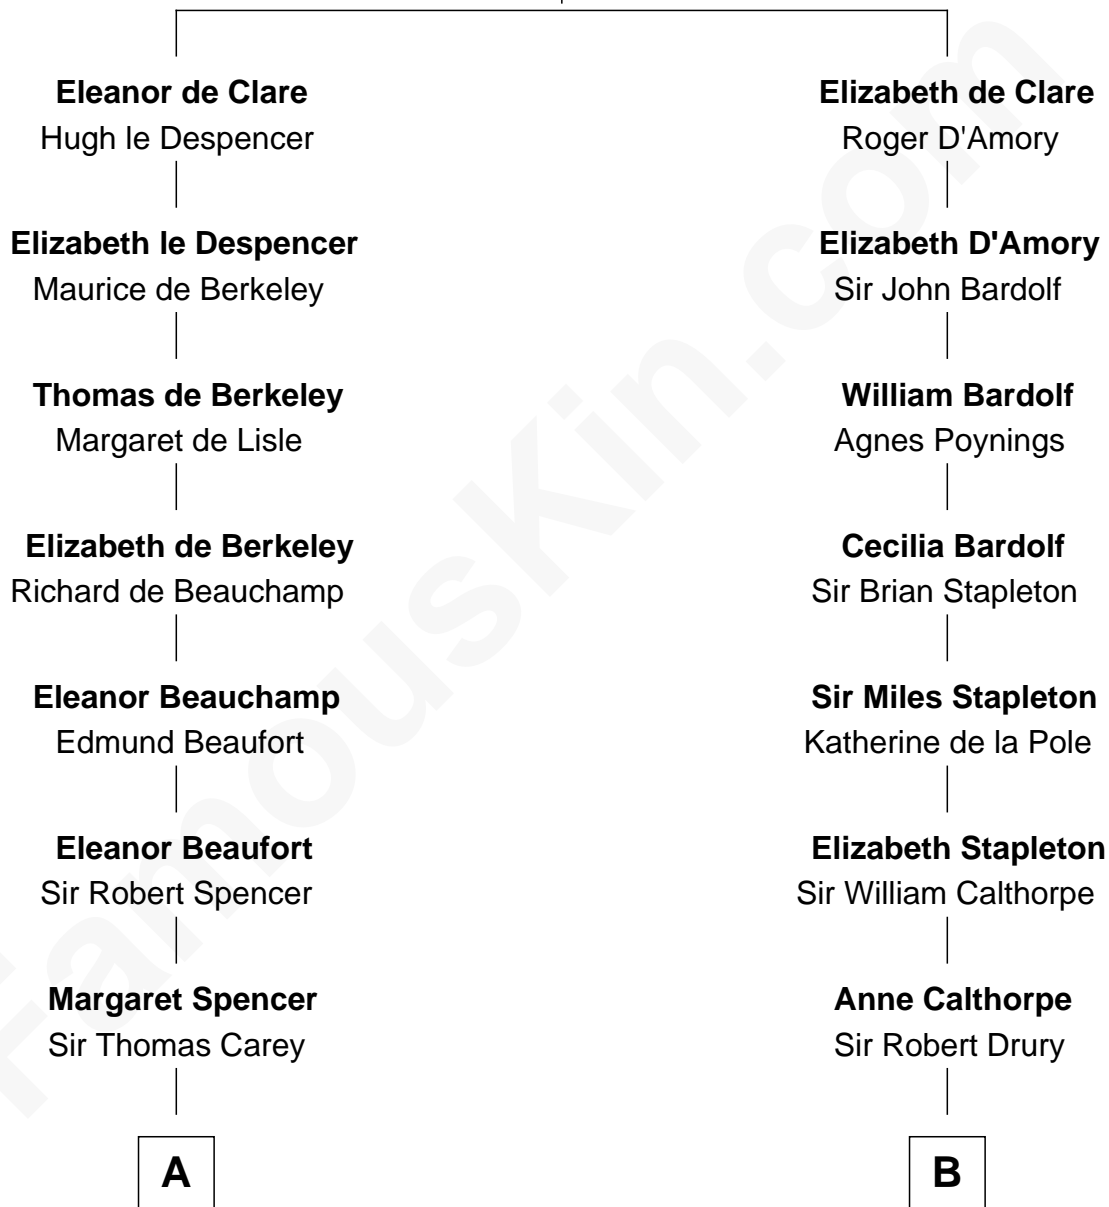

FamousKin.com Relationship Chart of

Nelson Rockefeller
41st U.S. Vice-President

21st cousin of

Bob Moore
Co-Founder, Bob's Red Mill

Sir Gilbert de Clare
Joan of Acre

C

Lucy Avery

Godfrey Lewis Rockefeller

William Avery Rockefeller

Eliza Davison

John Davison Rockefeller

Laura Celestia Spelman

John Davison Rockefeller

Abby Greene Aldrich

Nelson Rockefeller

41st U.S. Vice-President