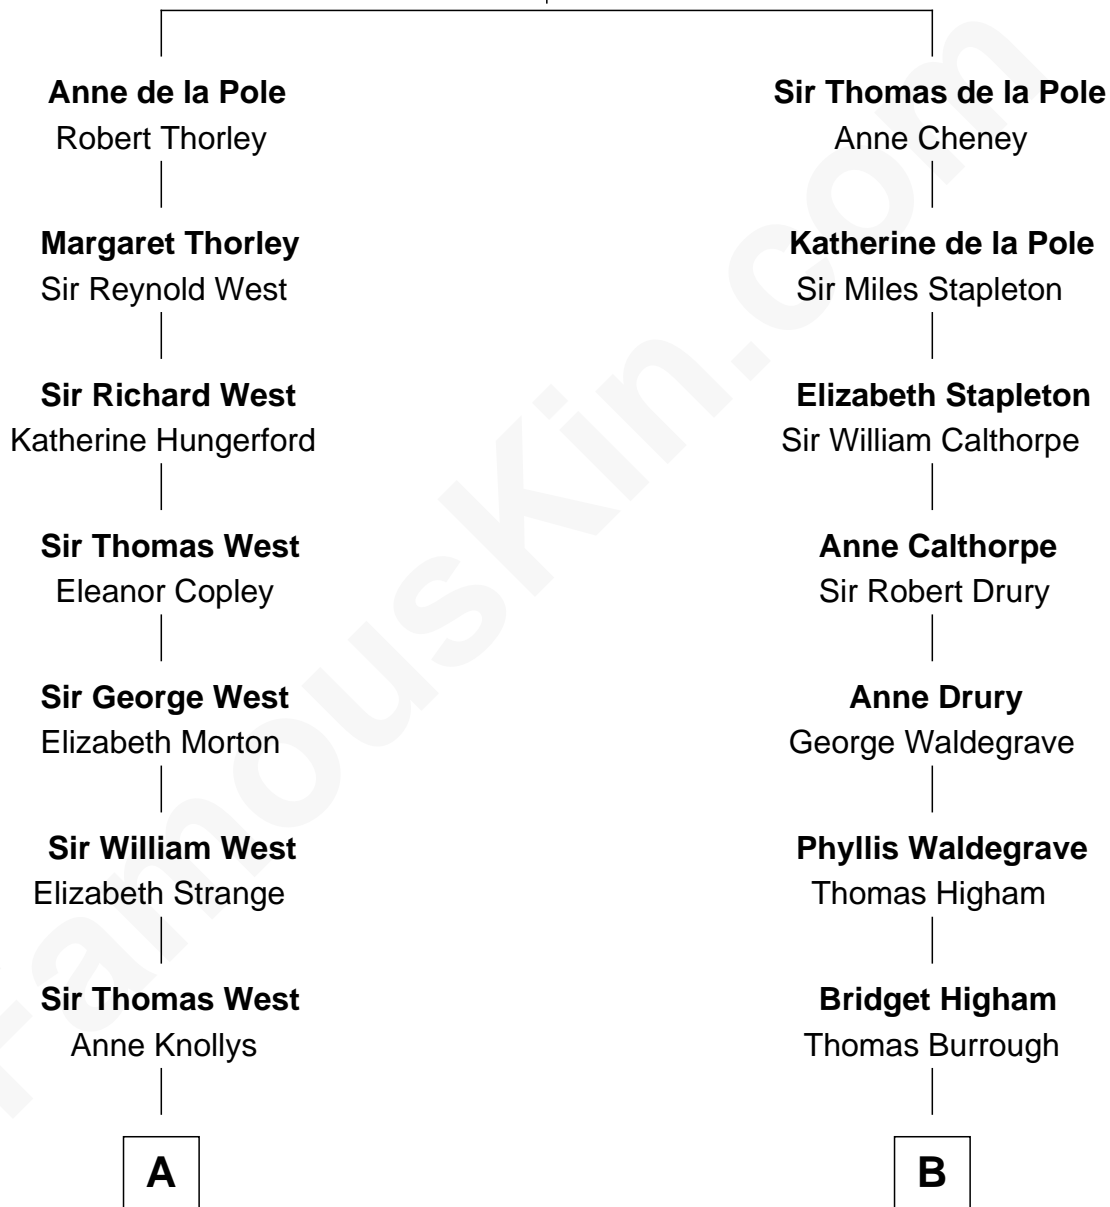

FamousKin.com Relationship Chart of

Nelson Rockefeller
41st U.S. Vice-President

18th cousin of

Bob Moore
Co-Founder, Bob's Red Mill

Sir Michael de la Pole
Katherine Wingfield

C

John Davison Rockefeller

Abby Greene Aldrich

Nelson Rockefeller

41st U.S. Vice-President

D

Doris Dell Learnard

Kenneth Earl Moore

Bob Moore

Co-Founder, Bob's Red Mill

FamousKin.com