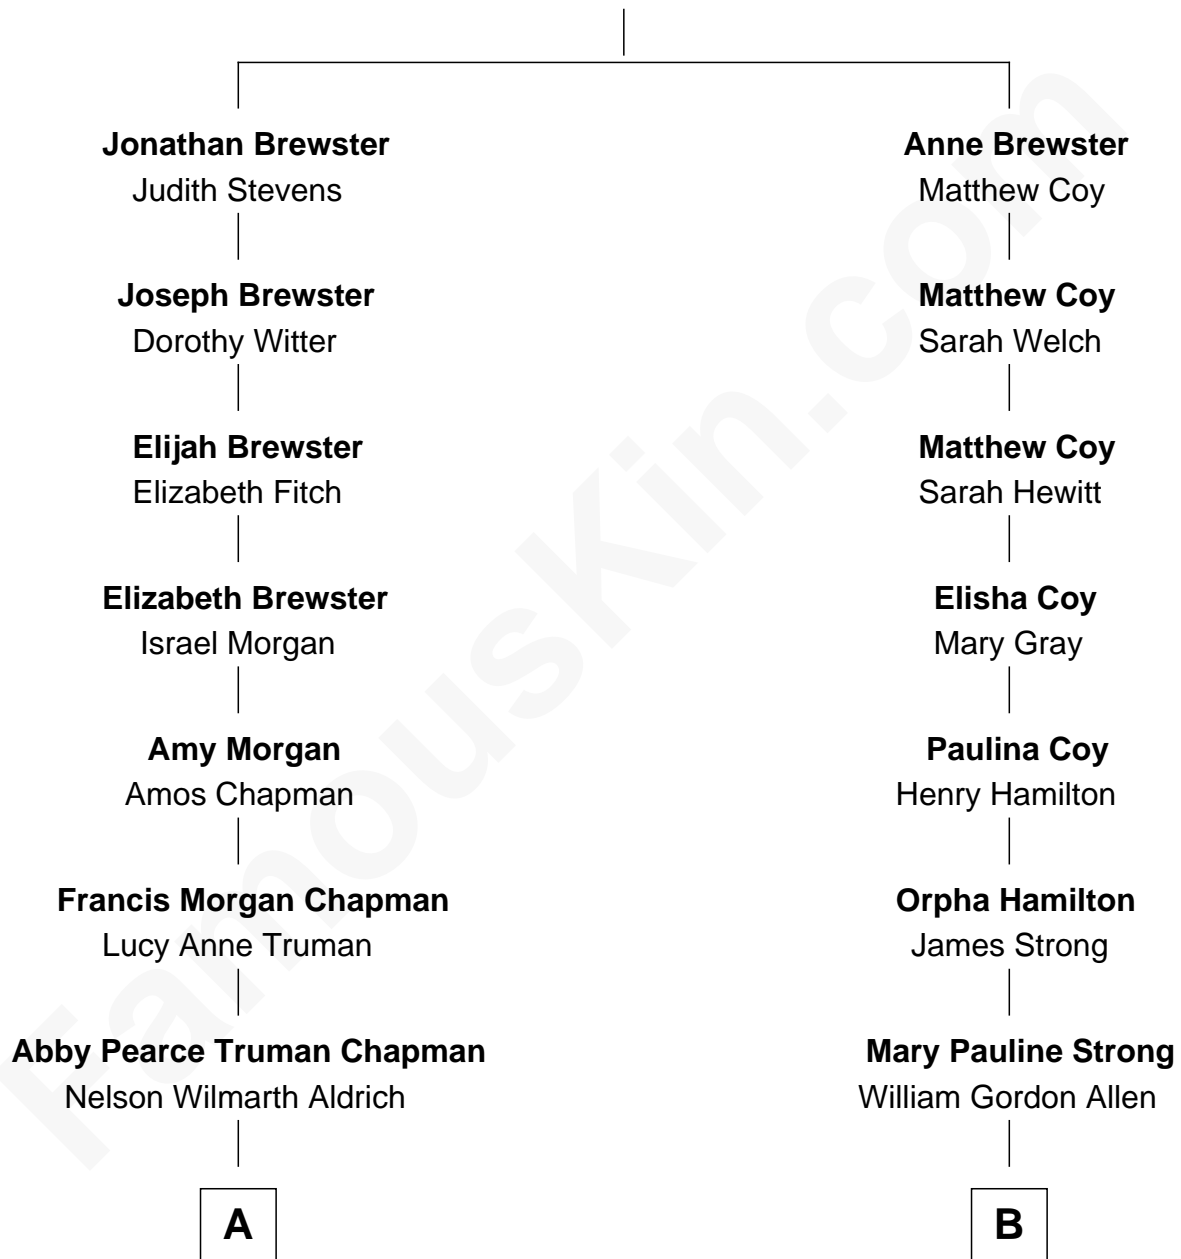

# FamousKin.com Relationship Chart of

**Nelson Rockefeller**  
41st U.S. Vice-President

8th cousin of

**William Egan**  
1st Governor of Alaska

**Benjamin Brewster**  
Anna Addis

**A**

**Abby Greene Aldrich**  
John Davison Rockefeller

**Nelson Rockefeller**  
*41st U.S. Vice-President*

**B**

**Cora Allen**  
William Edward Egan

**William Egan**  
*1st Governor of Alaska*

FamousKin.com