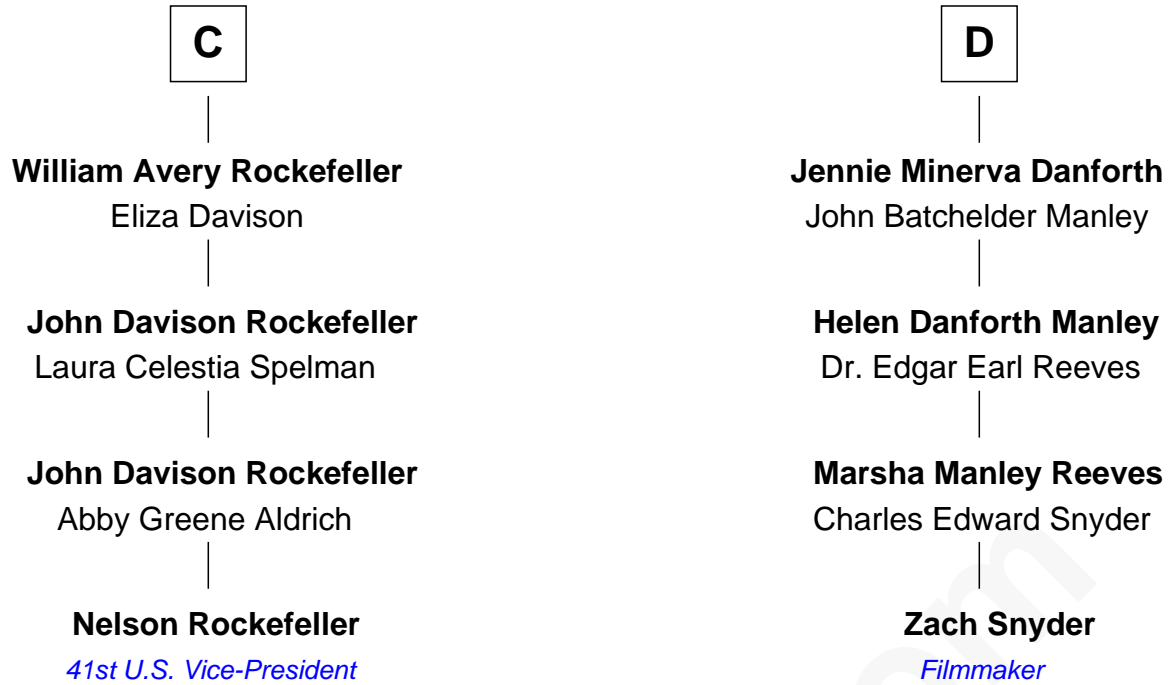

FamousKin.com Relationship Chart of

Nelson Rockefeller
41st U.S. Vice-President

20th cousin of

Zach Snyder
Filmmaker

Edmund Fitzalan
Alice de Warenne

Richard Fitzalan
Eleanor Plantagenet

Aline Fitzalan
Sir Roger le Strange

Alice Fitzalan
Sir Thomas de Holand

Lucy le Strange
Sir William Willoughby

Margaret de Holand
Sir John Beaufort

Margery Willoughby
Sir William FitzHugh

Edmund Beaufort
Eleanor Beauchamp

Maud FitzHugh
Sir William Bowes

Eleanor Beaufort
Sir Robert Spencer

Sir Ralph Bowes
Margery Conyers

Margaret Spencer
Sir Thomas Carey

Sir Ralph Bowes
Elizabeth Clifford

Sir William Carey
Mary Boleyn

Margery Bowes
Sir Ralph Eure

A

B

Zach Snyder photo by [Gage Skidmore](#) (CC BY-SA 2.0)