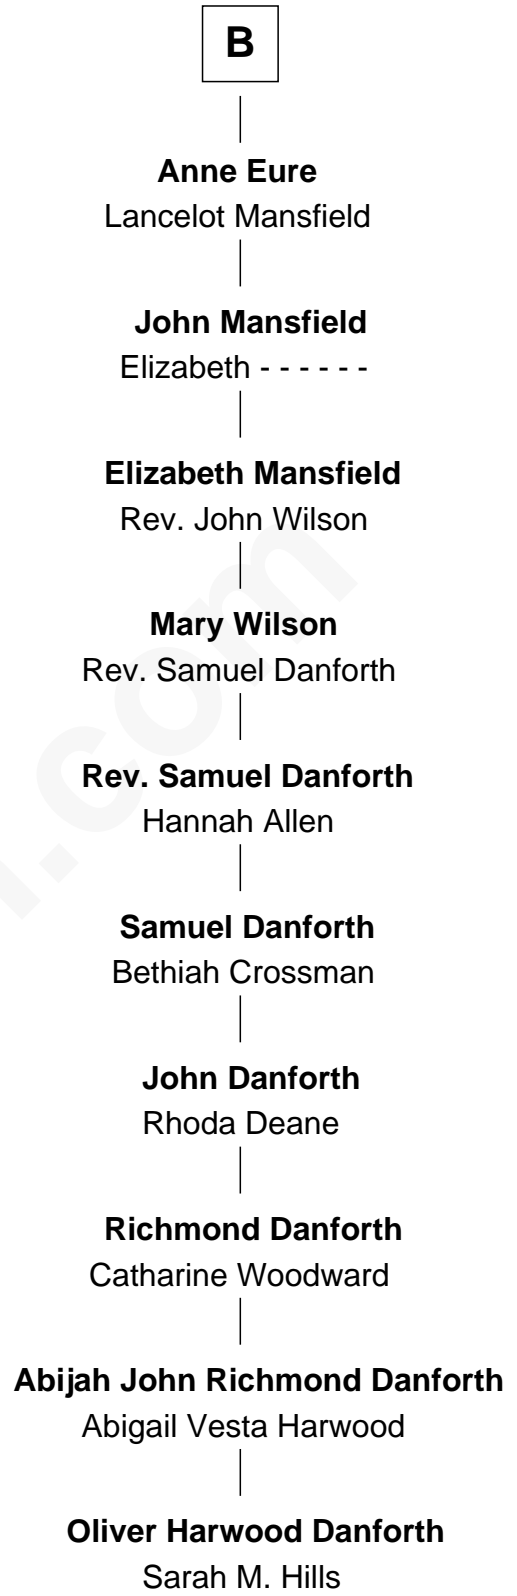

FamousKin.com Relationship Chart of

Nelson Rockefeller
41st U.S. Vice-President

18th cousin 2 times removed of

Zach Snyder
Filmmaker

Sir Michael de la Pole
Katherine Wingfield

C

D

C

John Davison Rockefeller

Abby Greene Aldrich

Nelson Rockefeller

41st U.S. Vice-President

D

Jennie Minerva Danforth

John Batchelder Manley

Helen Danforth Manley

Dr. Edgar Earl Reeves

Marsha Manley Reeves

Charles Edward Snyder

Zach Snyder

Filmmaker