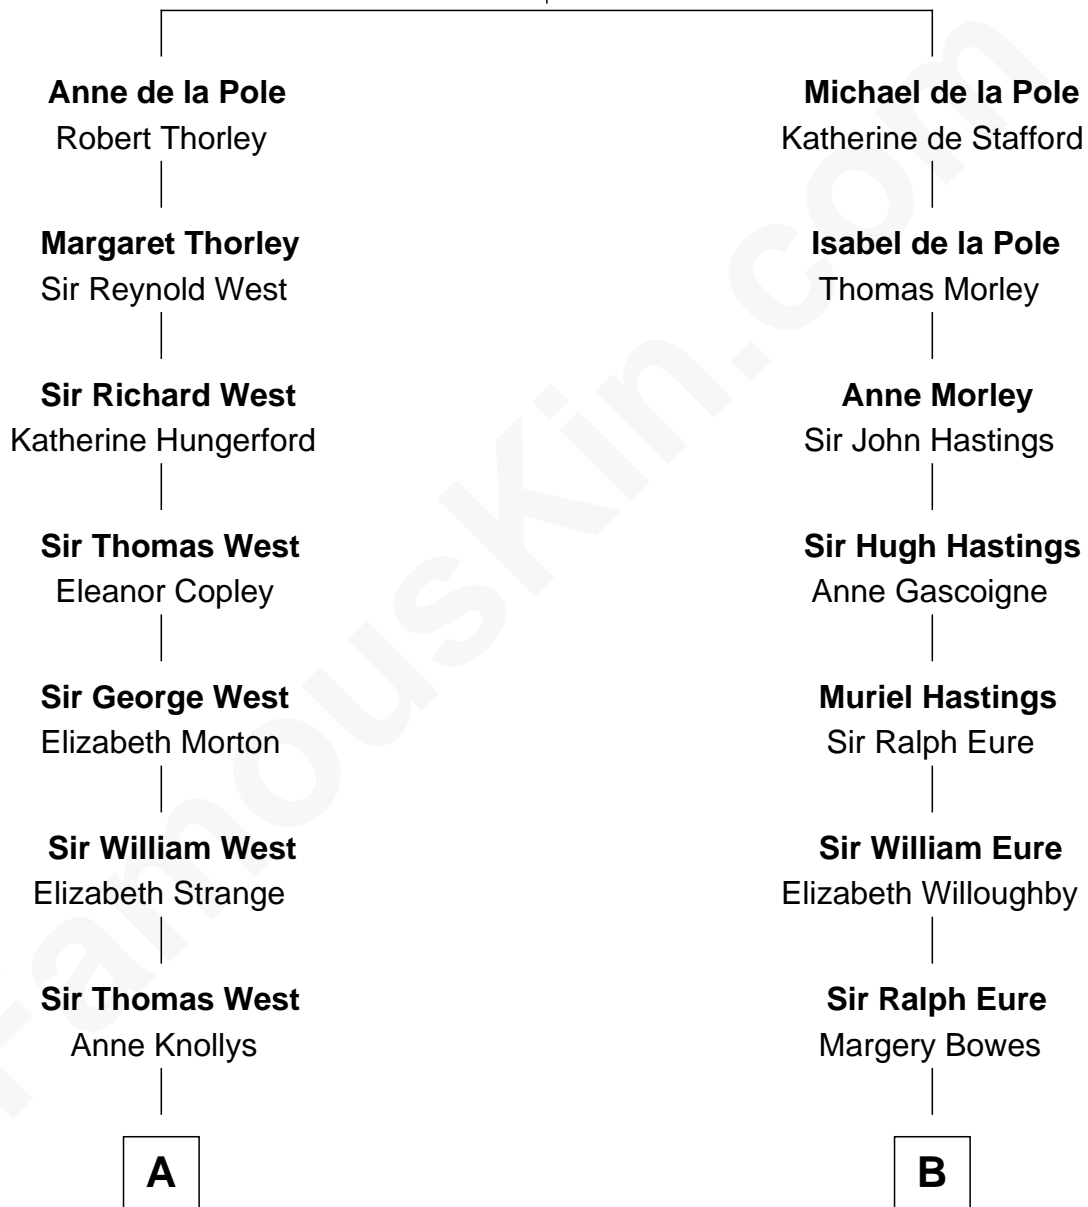

FamousKin.com Relationship Chart of

Nelson Rockefeller
41st U.S. Vice-President

18th cousin 2 times removed of

Zach Snyder
Filmmaker

Sir Michael de la Pole
Katherine Wingfield

C

D

C

John Davison Rockefeller

Abby Greene Aldrich

Nelson Rockefeller

41st U.S. Vice-President

D

Jennie Minerva Danforth

John Batchelder Manley

Helen Danforth Manley