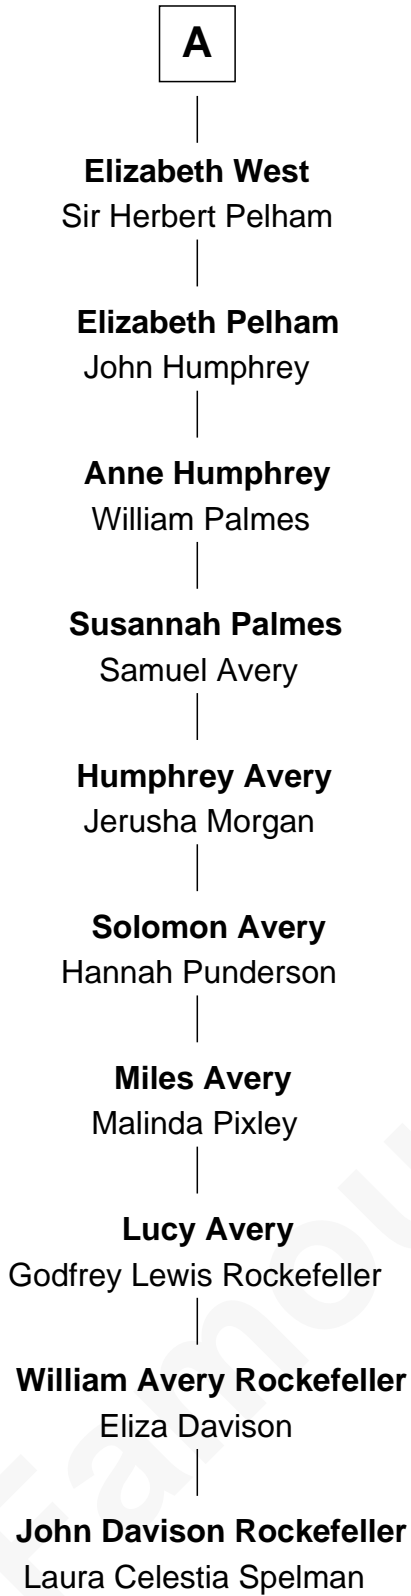

FamousKin.com Relationship Chart of

Nelson Rockefeller
41st U.S. Vice-President

18th cousin 2 times removed of

Zach Snyder
Filmmaker

Sir Michael de la Pole
Katherine Wingfield

C

D

C

John Davison Rockefeller

Abby Greene Aldrich

Nelson Rockefeller

41st U.S. Vice-President

D

Jennie Minerva Danforth

John Batchelder Manley

Helen Danforth Manley