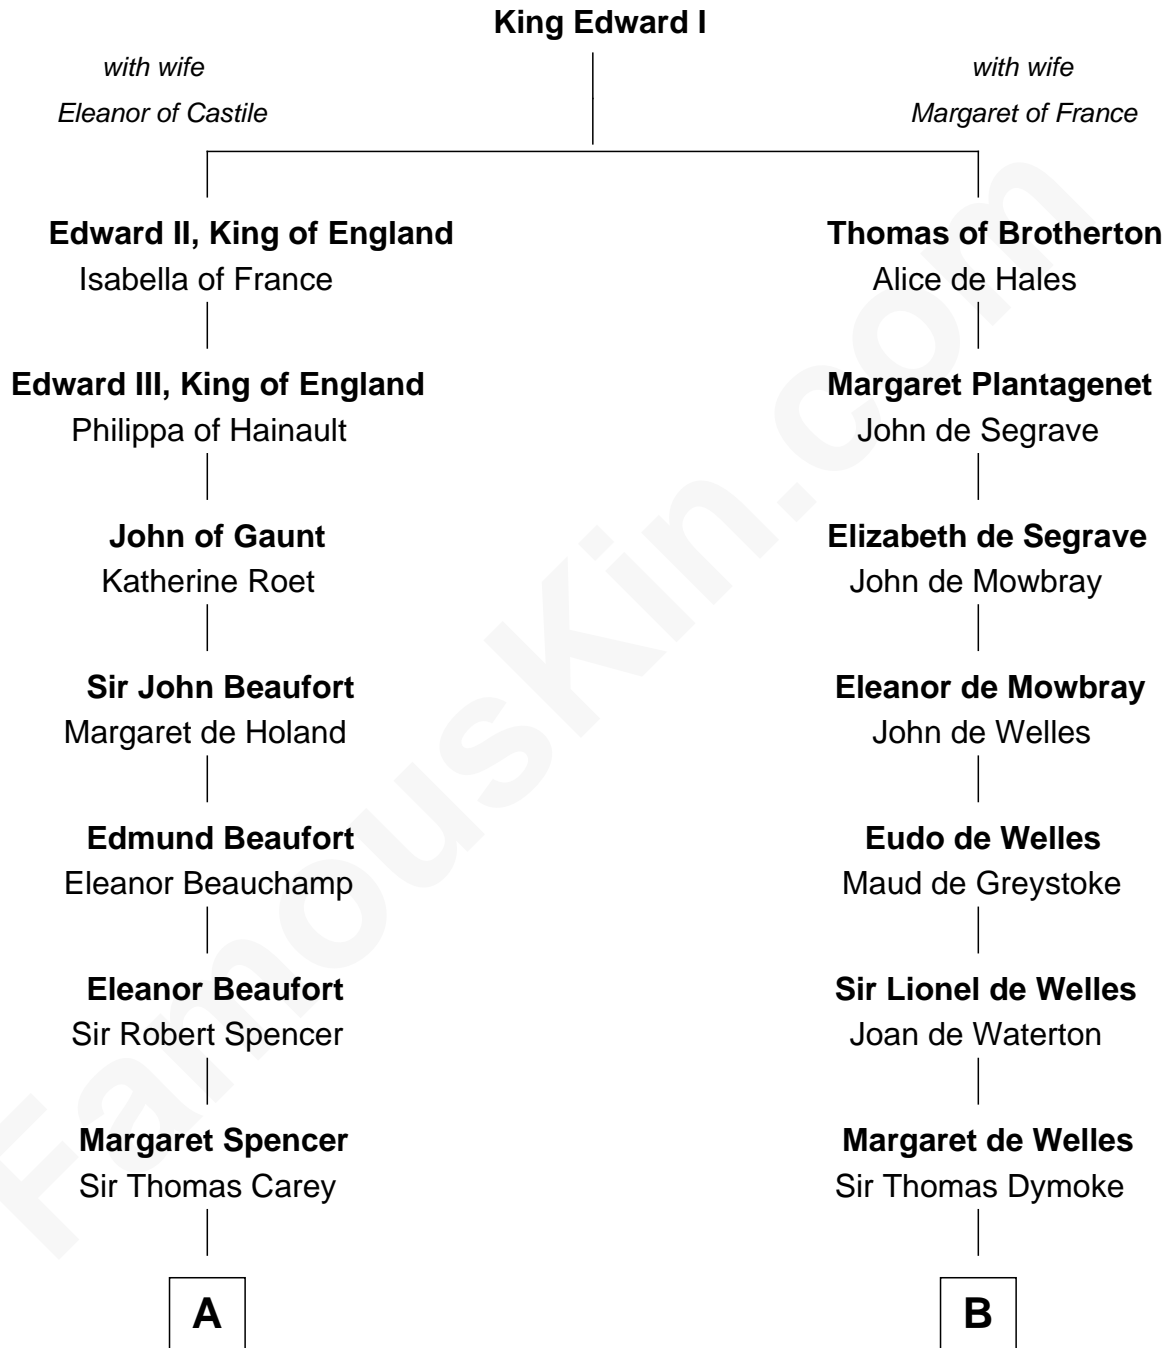

FamousKin.com
Relationship Chart of
Nelson Rockefeller
41st U.S. Vice-President

20th cousin 1 time removed of
Robert Frost
Poet and Playwright

C

Lucy Avery

Godfrey Lewis Rockefeller

William Avery Rockefeller

Eliza Davison

John Davison Rockefeller

Laura Celestia Spelman

John Davison Rockefeller

Abby Greene Aldrich

Nelson Rockefeller

41st U.S. Vice-President

D