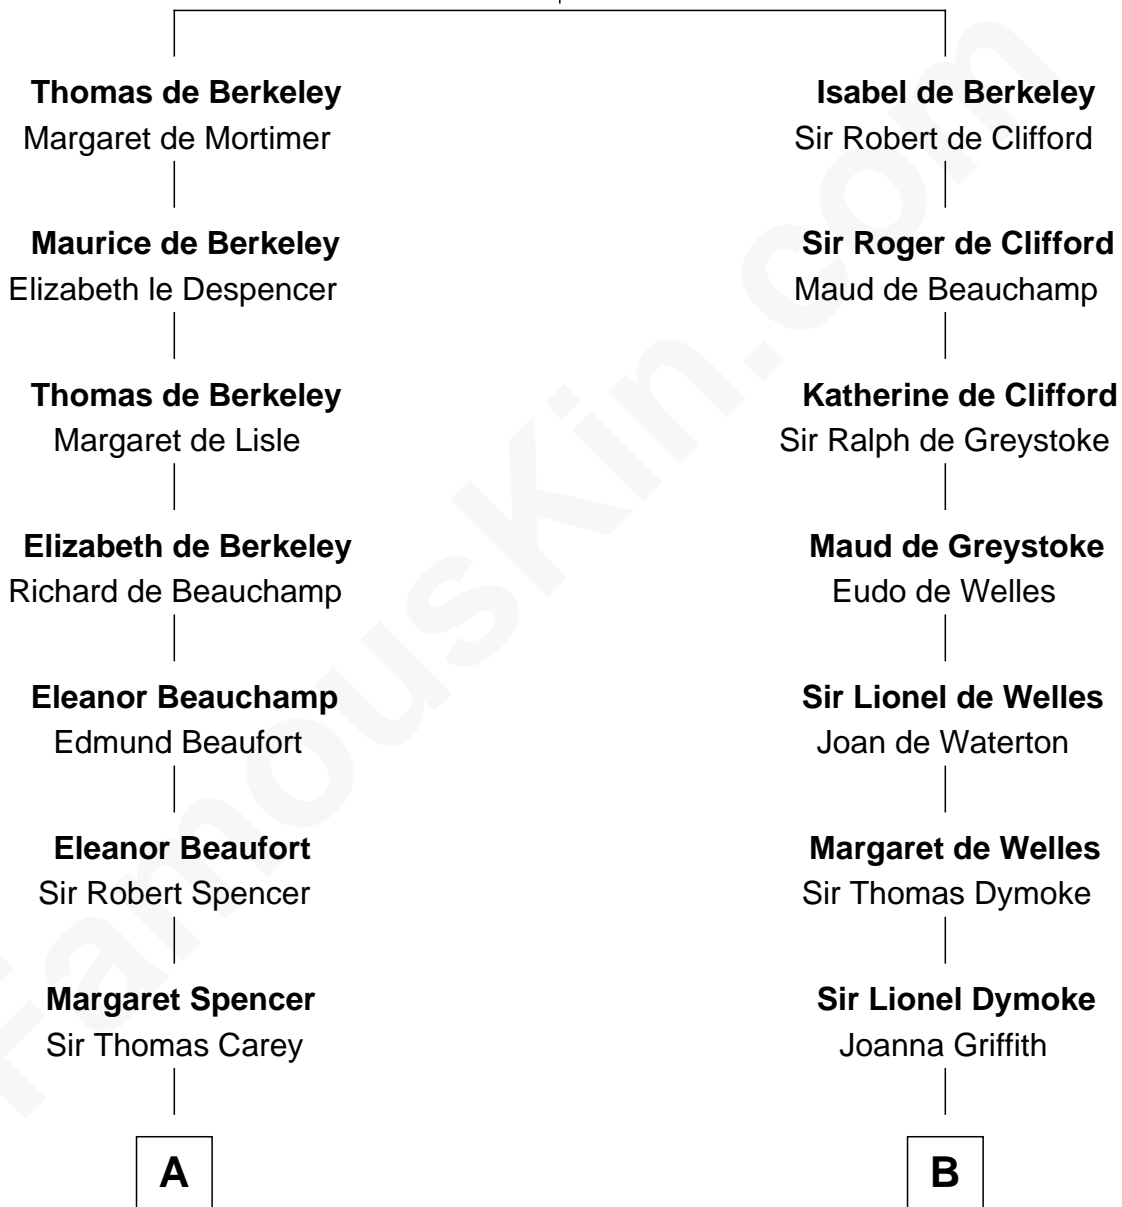

FamousKin.com
Relationship Chart of
Nelson Rockefeller
41st U.S. Vice-President

19th cousin 2 times removed of
Robert Frost
Poet and Playwright

Sir Maurice de Berkeley
 Eve la Zouche

C

Lucy Avery

Godfrey Lewis Rockefeller

William Avery Rockefeller

Eliza Davison

John Davison Rockefeller

Laura Celestia Spelman

John Davison Rockefeller

Abby Greene Aldrich

Nelson Rockefeller

41st U.S. Vice-President