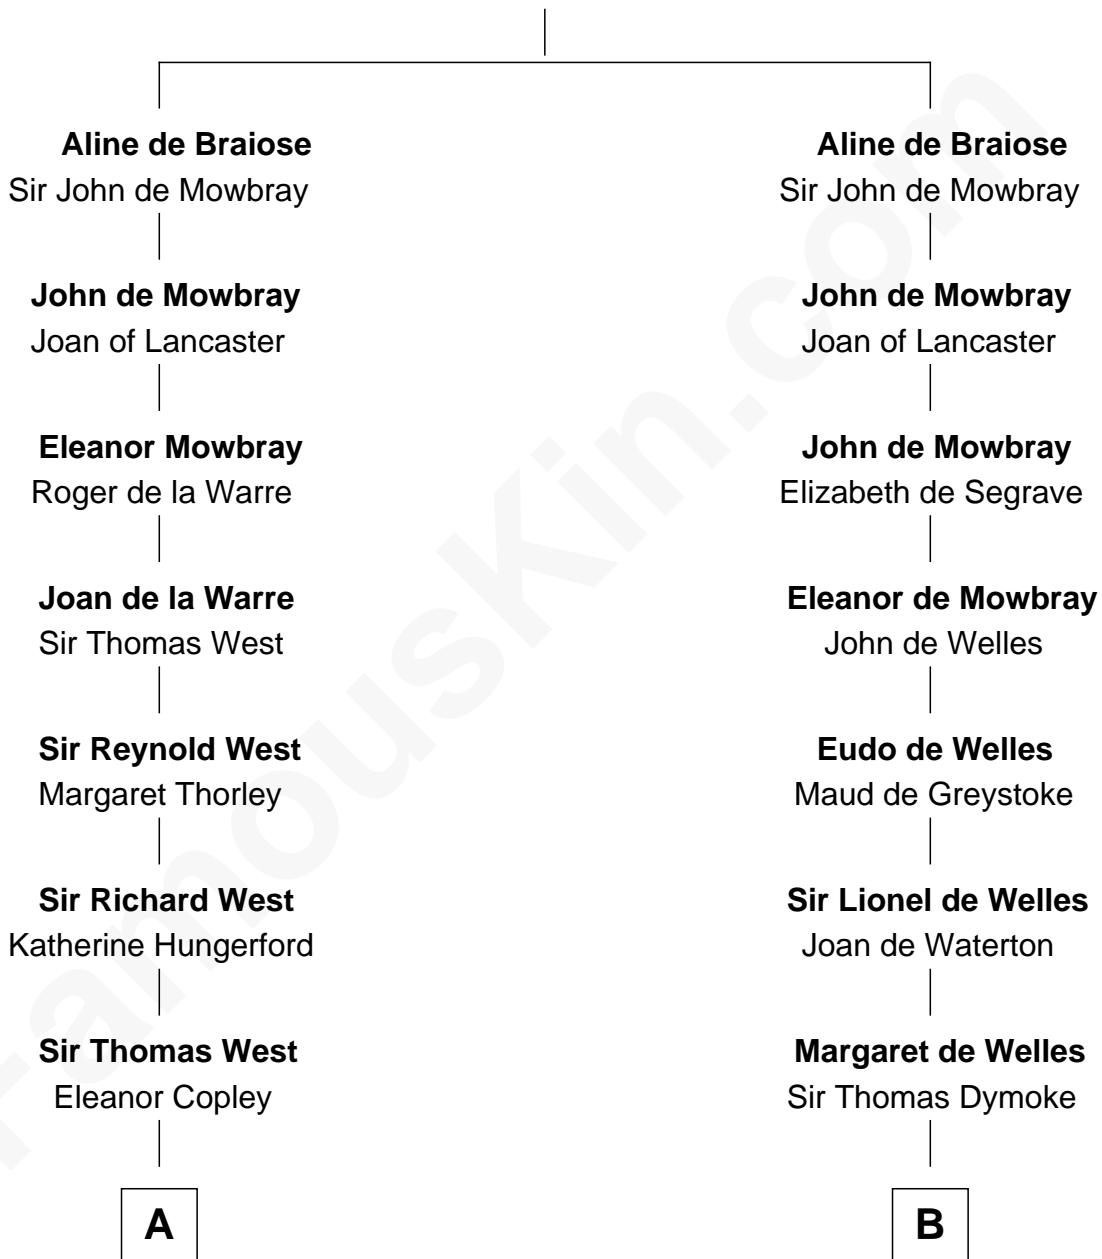

FamousKin.com Relationship Chart of

Nelson Rockefeller
41st U.S. Vice-President

20th cousin 1 time removed of

Robert Frost
Poet and Playwright

William de Braiose

C

Lucy Avery

Godfrey Lewis Rockefeller

William Avery Rockefeller

Eliza Davison

John Davison Rockefeller

Laura Celestia Spelman

John Davison Rockefeller

Abby Greene Aldrich

Nelson Rockefeller

41st U.S. Vice-President