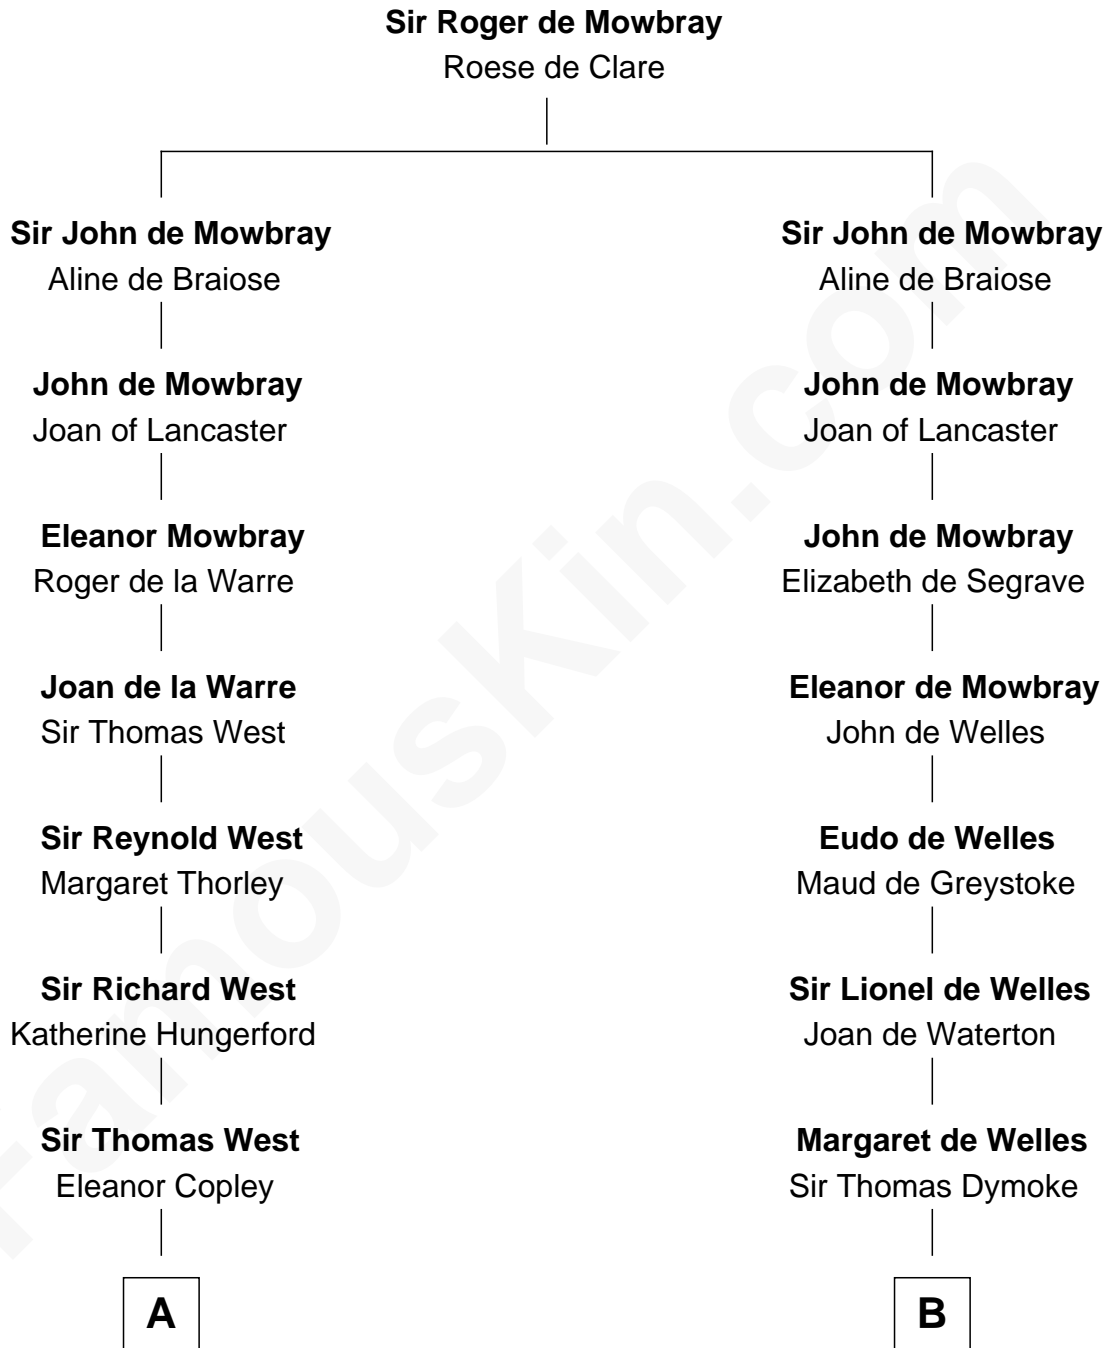

FamousKin.com
Relationship Chart of
Nelson Rockefeller
41st U.S. Vice-President

20th cousin 1 time removed of
Robert Frost
Poet and Playwright

C

Lucy Avery

Godfrey Lewis Rockefeller

William Avery Rockefeller

Eliza Davison

John Davison Rockefeller

Laura Celestia Spelman

John Davison Rockefeller

Abby Greene Aldrich

Nelson Rockefeller

41st U.S. Vice-President

D