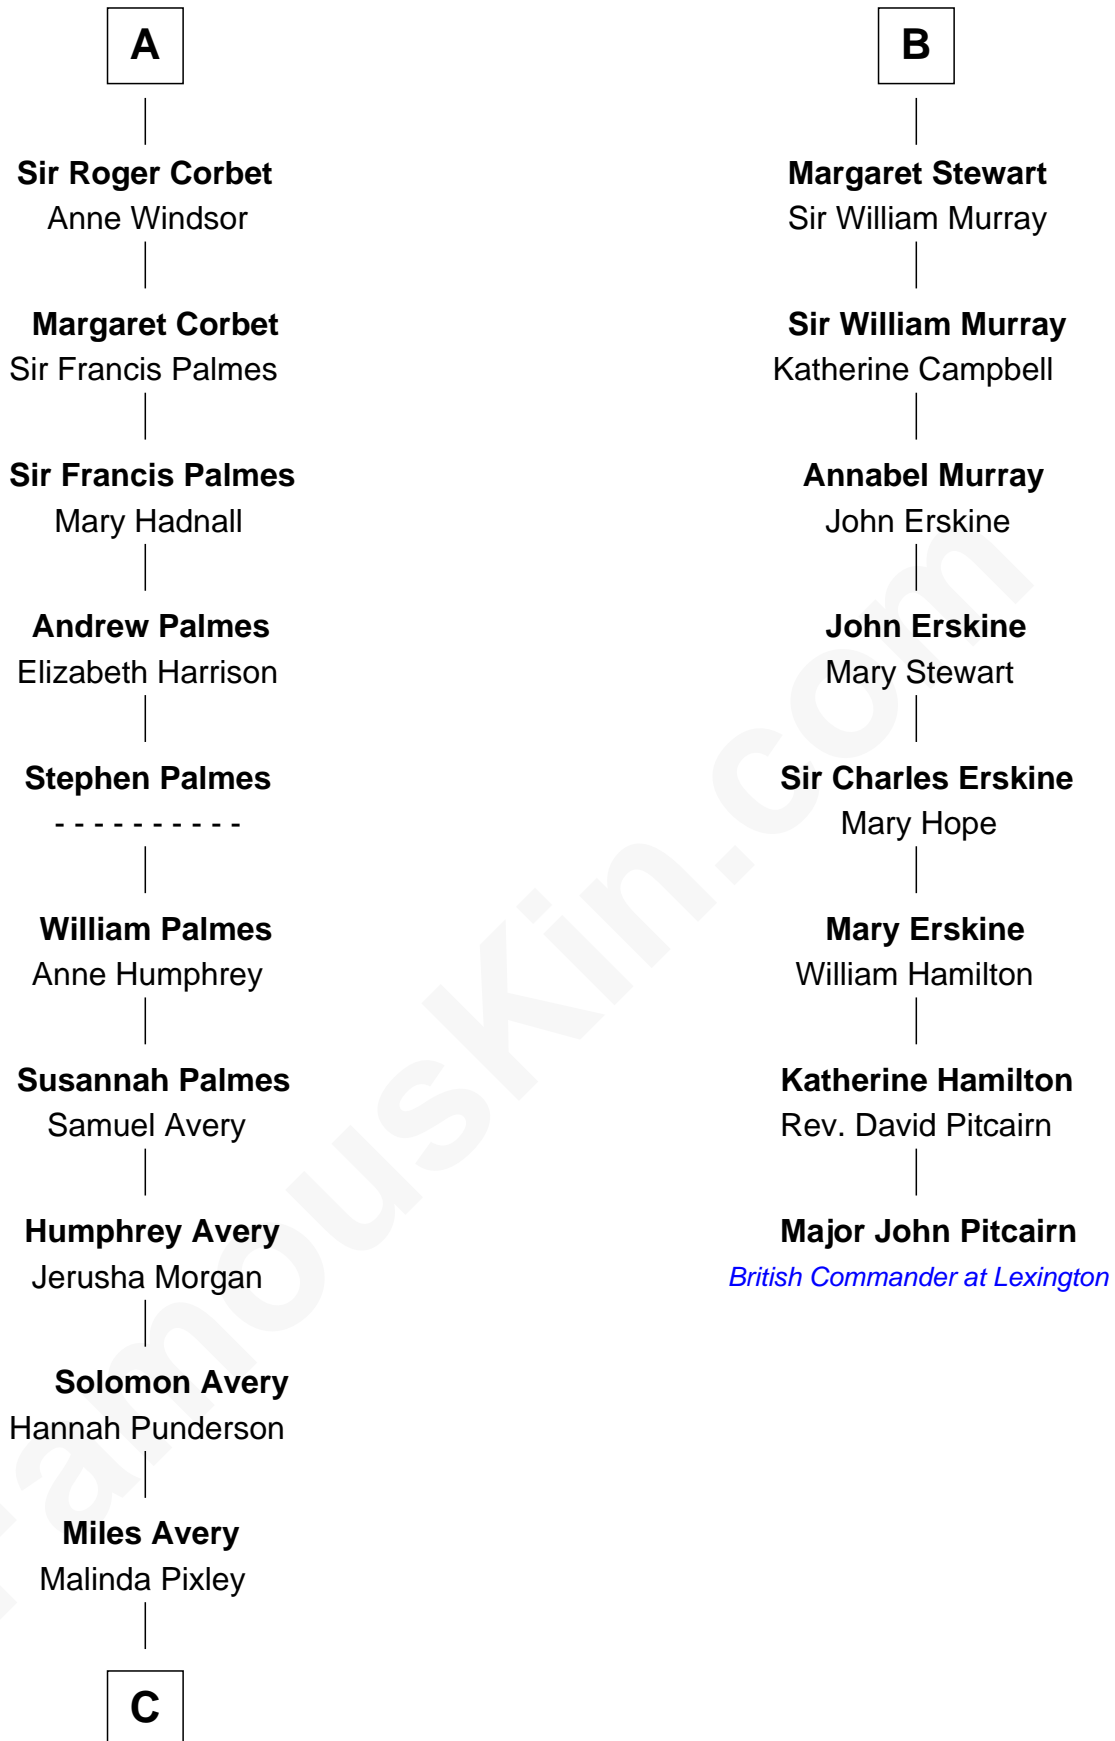

FamousKin.com Relationship Chart of

Nelson Rockefeller
41st U.S. Vice-President

14th cousin 7 times removed of

Major John Pitcairn
British Commander at Battle of Lexington

C

—
Lucy Avery

Godfrey Lewis Rockefeller

—
William Avery Rockefeller

Eliza Davison

—
John Davison Rockefeller

Laura Celestia Spelman

—
John Davison Rockefeller

Abby Greene Aldrich

—
Nelson Rockefeller

41st U.S. Vice-President