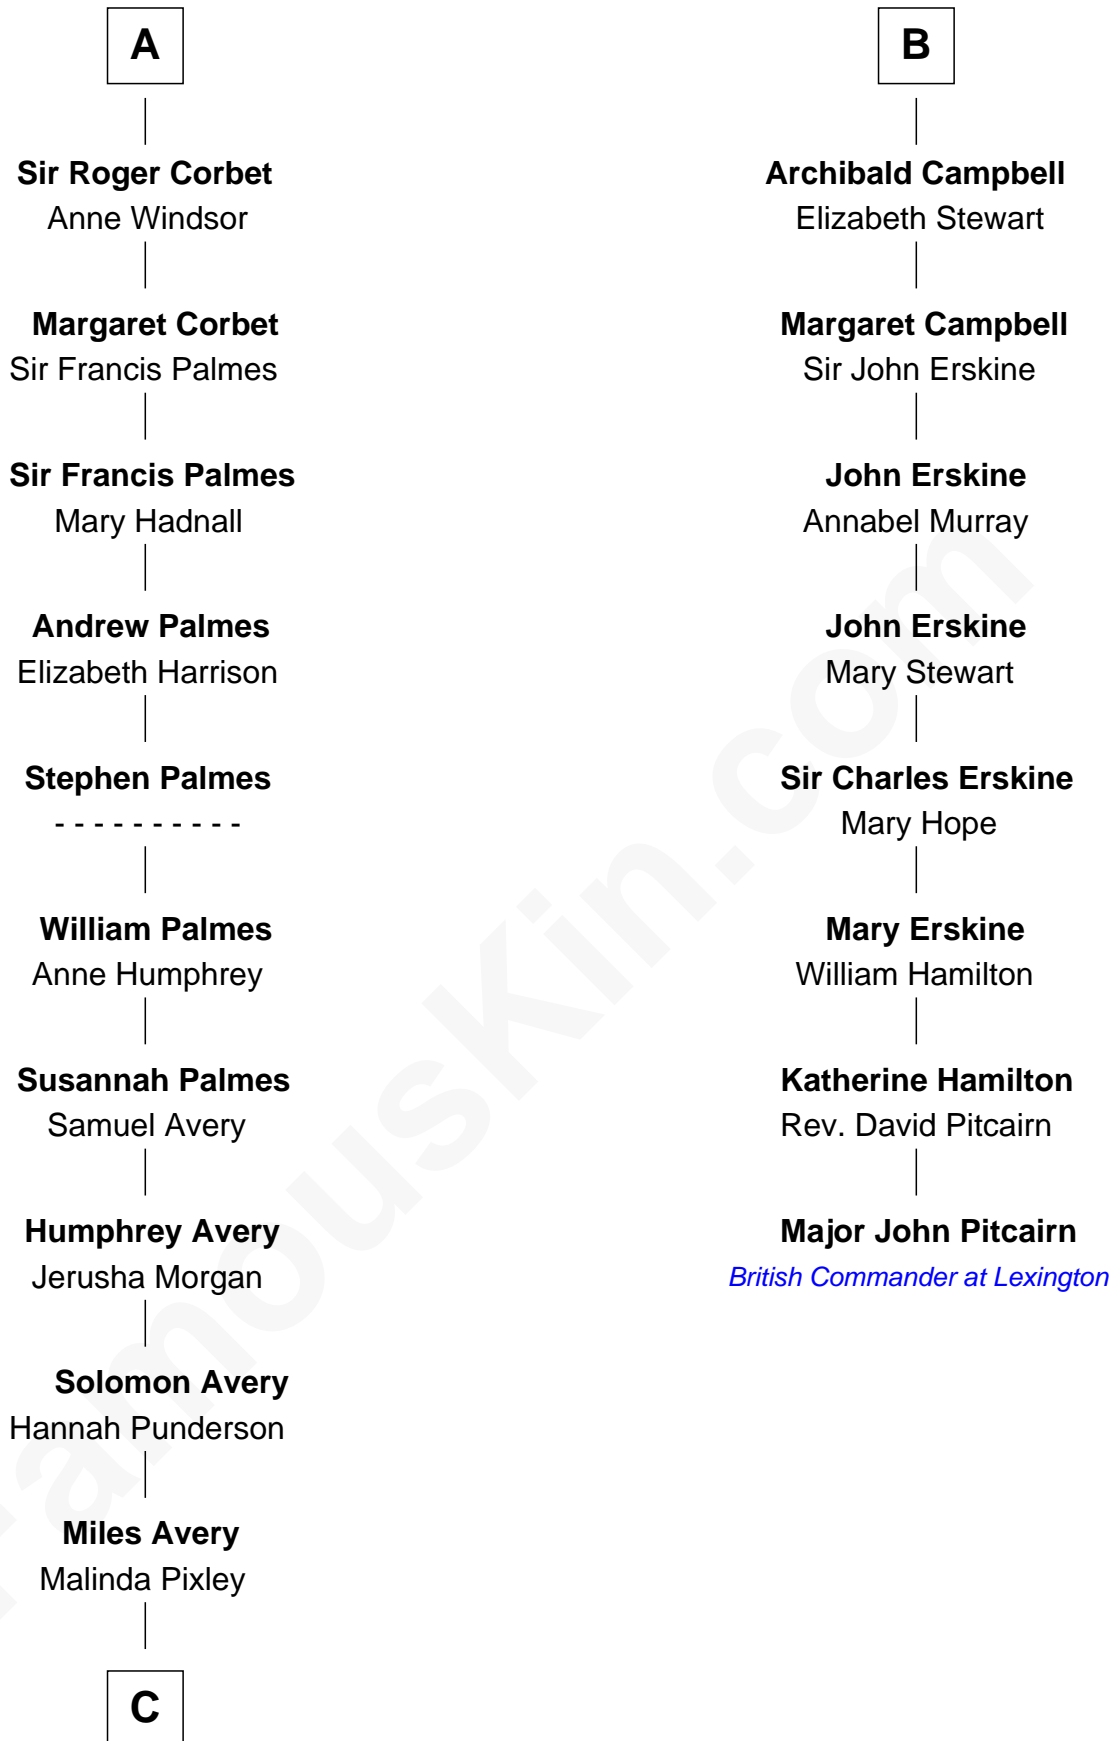

# FamousKin.com Relationship Chart of

**Nelson Rockefeller**

41st U.S. Vice-President

14th cousin 7 times removed of

**Major John Pitcairn**

British Commander at Battle of Lexington

**Sir Richard de Burgh**

**Elizabeth de Burgh**

Robert I, King of Scotland

**Matilda Bruce**

Thomas Isaac

**Joan Isaac**

John de Ergadia

**Isabel de Ergadia**

Sir John Stewart

**Sir Robert Stewart**

Joan Stewart

**John Stewart**

Fingula of the Isles

**Isabel Stewart**

Colin Campbell

**B**

**C**

—  
**Lucy Avery**

Godfrey Lewis Rockefeller

—  
**William Avery Rockefeller**

Eliza Davison

—  
**John Davison Rockefeller**

Laura Celestia Spelman

—  
**John Davison Rockefeller**

Abby Greene Aldrich