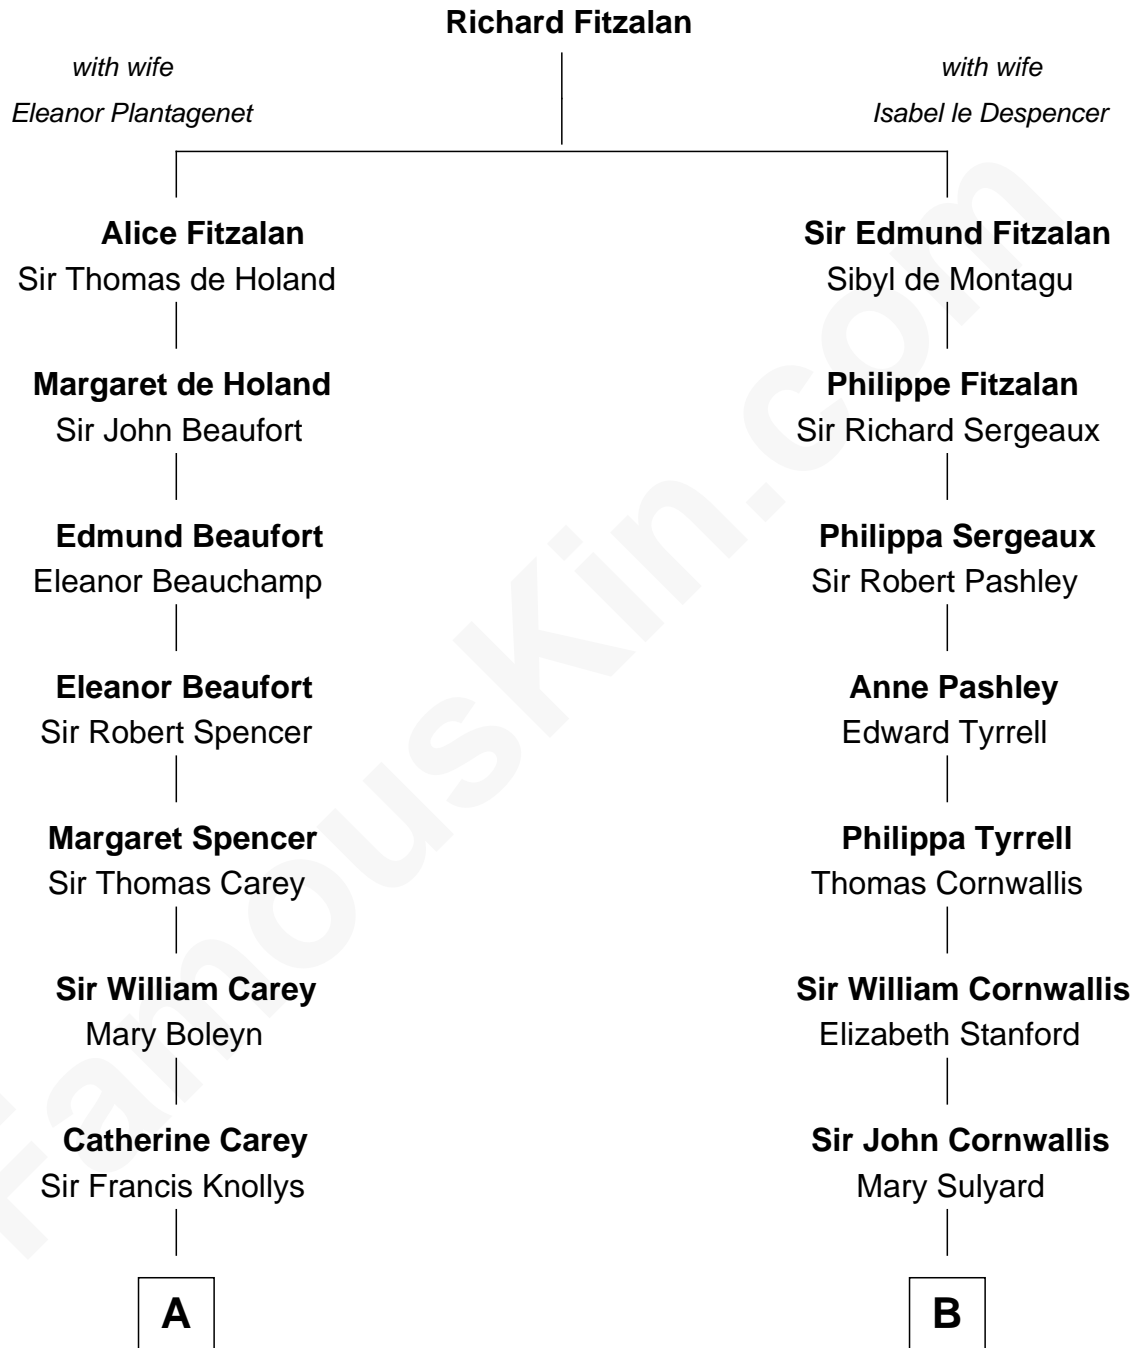

FamousKin.com Relationship Chart of

Nelson Rockefeller

41st U.S. Vice-President

19th cousin 1 time removed of

Marilyn Monroe

Actress, Model, and Singer

C

John Davison Rockefeller

Laura Celestia Spelman

John Davison Rockefeller

Abby Greene Aldrich

Nelson Rockefeller

41st U.S. Vice-President

D

Elizabeth Cutting Easton

William Congdon Tennant