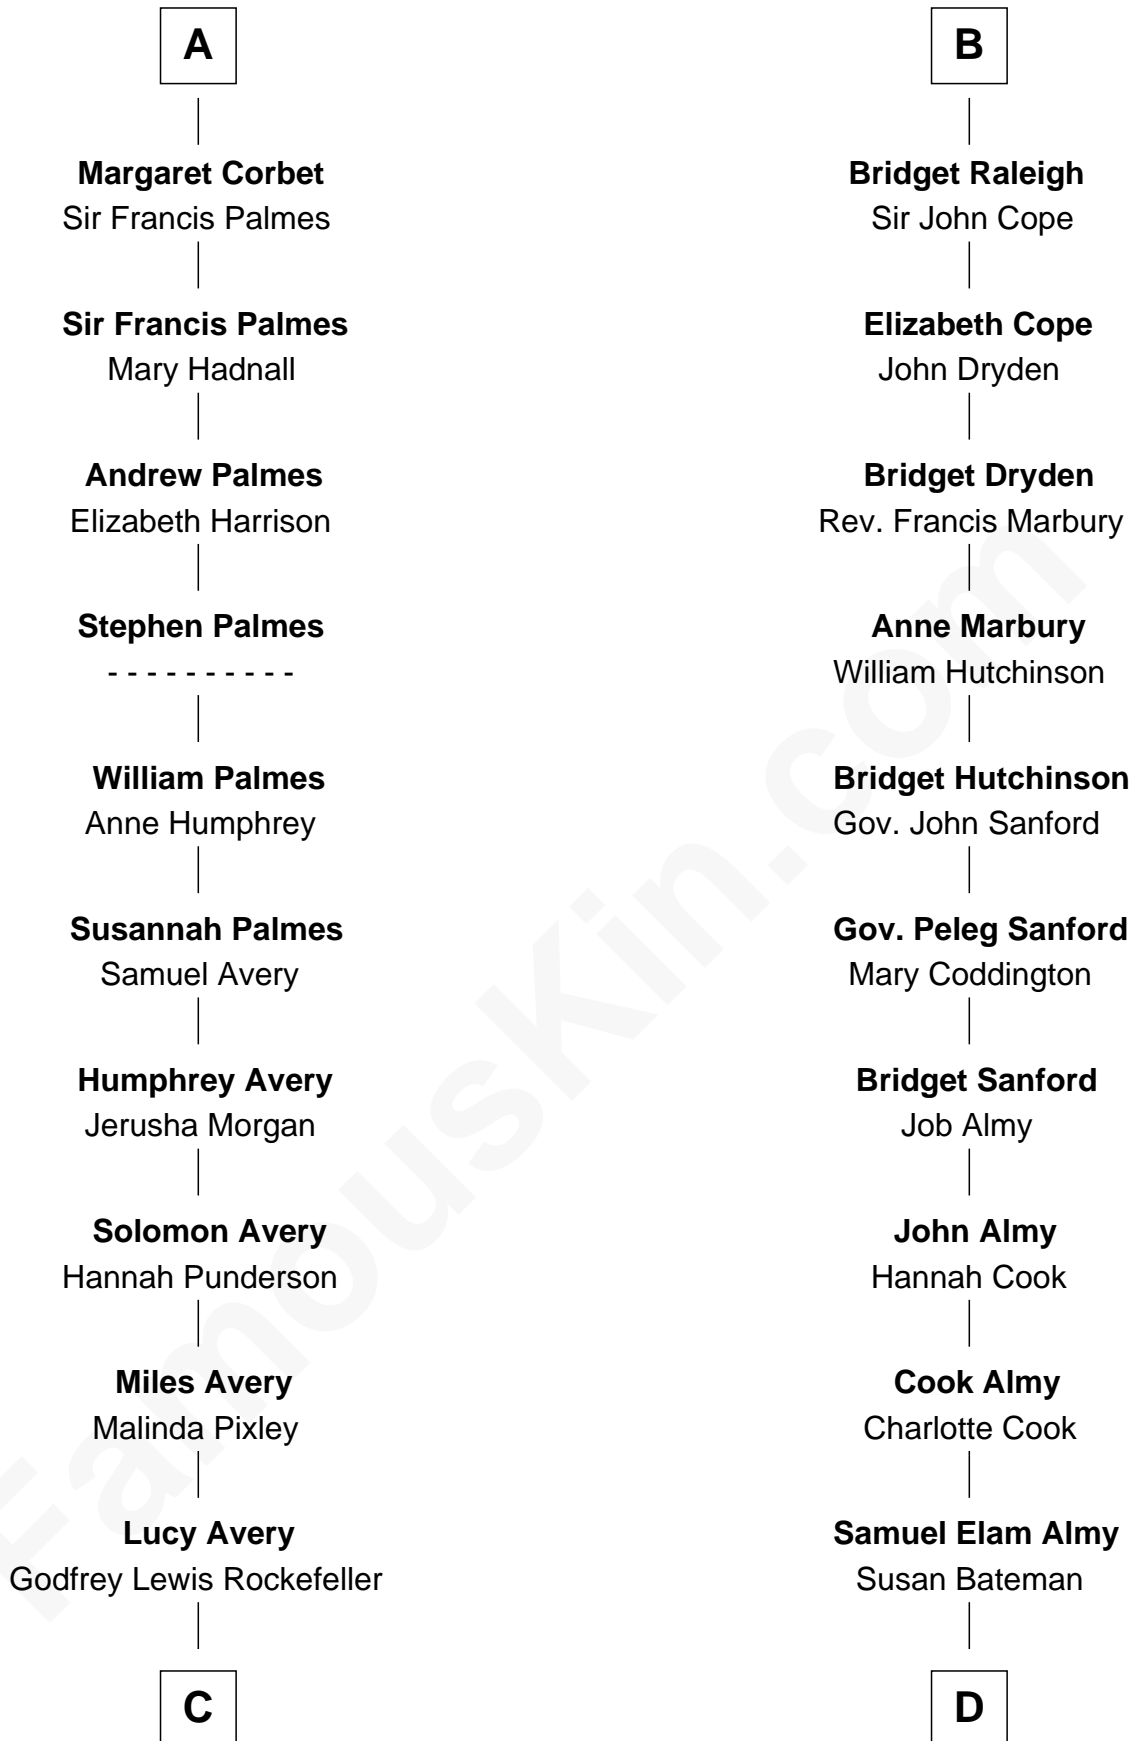

FamousKin.com Relationship Chart of

Nelson Rockefeller
41st U.S. Vice-President

20th cousin of

Marilyn Monroe
Actress, Model, and Singer

Sir James le Boteler
Eleanor de Bohun

James le Boteler
Elizabeth Darcy

Sir Richard Talbot
Ankaret le Strange

Mary Talbot
Sir Thomas Greene

Sir Thomas Greene
Phillippa Ferrers

Elizabeth Greene
William Raleigh

Sir Edward Raleigh
Margaret Verney

Sir Edward Raleigh
Anne Chamberlayne

B

C

William Avery Rockefeller

Eliza Davison

John Davison Rockefeller

Laura Celestia Spelman

John Davison Rockefeller

Abby Greene Aldrich

Nelson Rockefeller

41st U.S. Vice-President

D

Susan Bateman Almy

Charles Adams Gifford

Frederick Almy Gifford

Elizabeth Easton Tennant

Charles Stanley Gifford