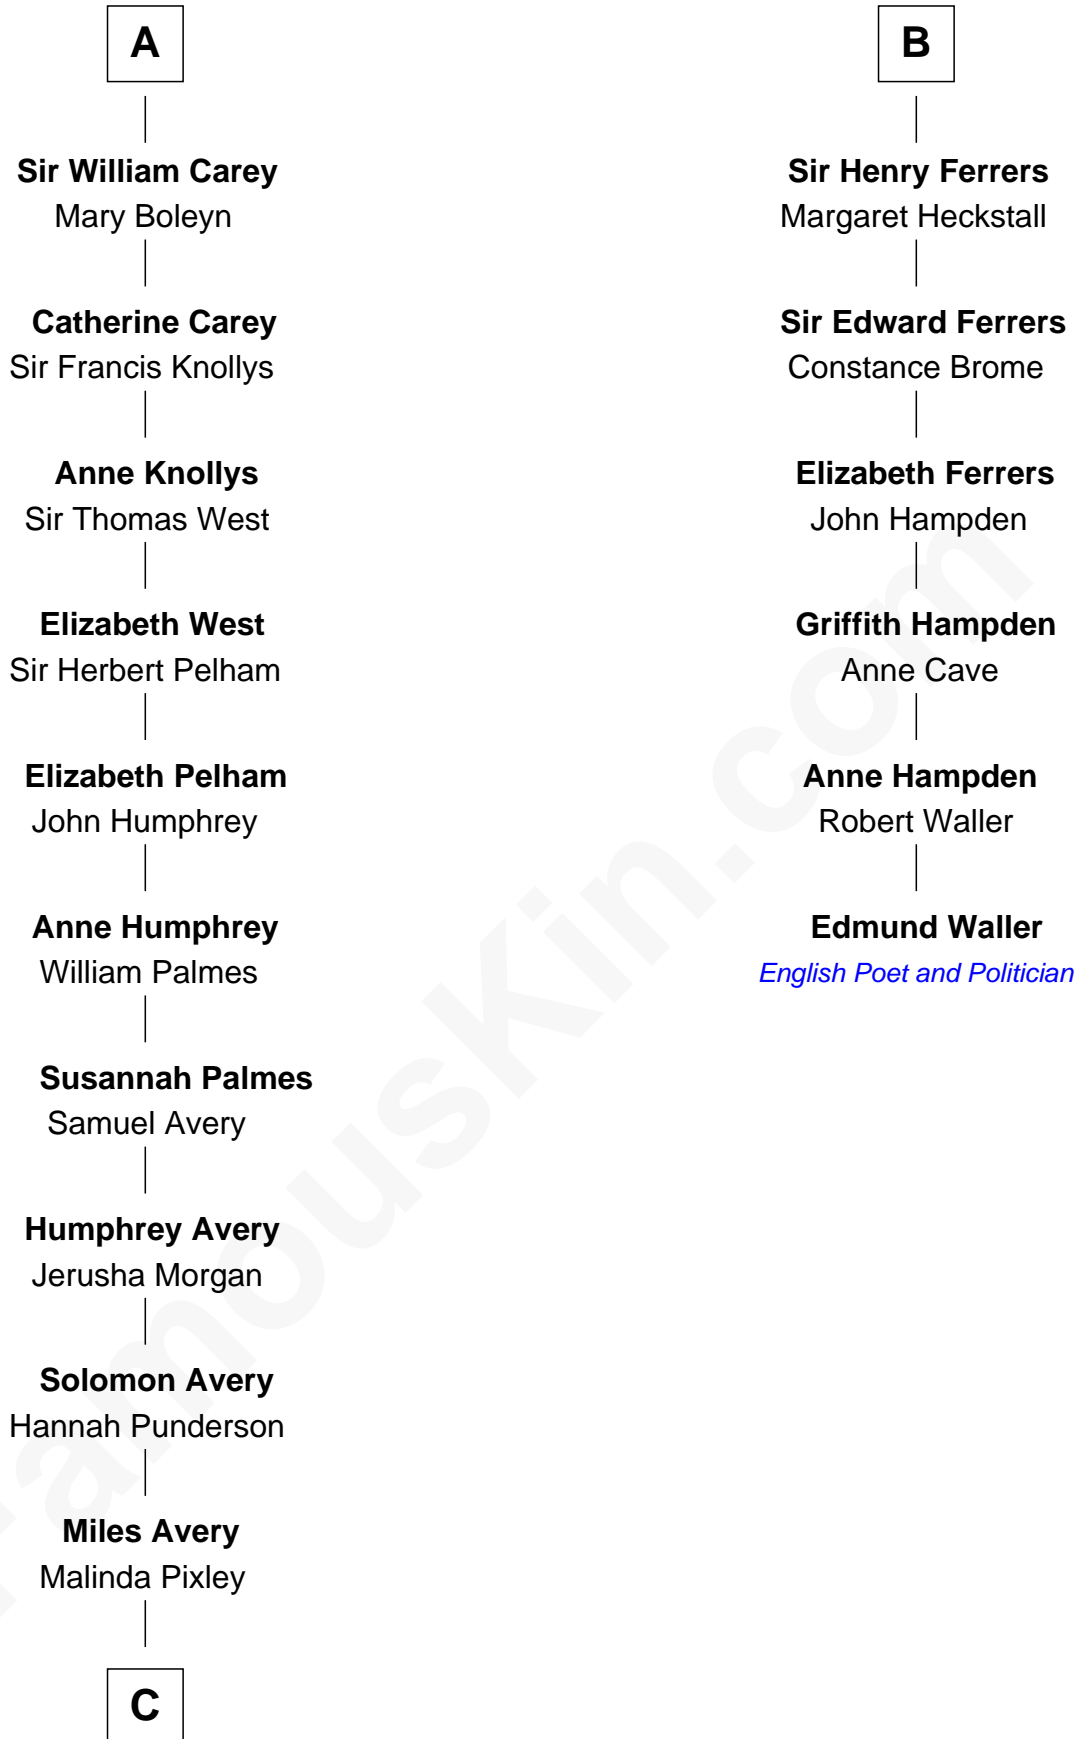

# FamousKin.com Relationship Chart of

**Nelson Rockefeller**

*41st U.S. Vice-President*

12th cousin 9 times removed of

**Edmund Waller**

*English Poet and Politician*

**C**

—  
**Lucy Avery**

Godfrey Lewis Rockefeller

—  
**William Avery Rockefeller**

Eliza Davison

—  
**John Davison Rockefeller**

Laura Celestia Spelman

—  
**John Davison Rockefeller**

Abby Greene Aldrich

—  
**Nelson Rockefeller**

*41st U.S. Vice-President*