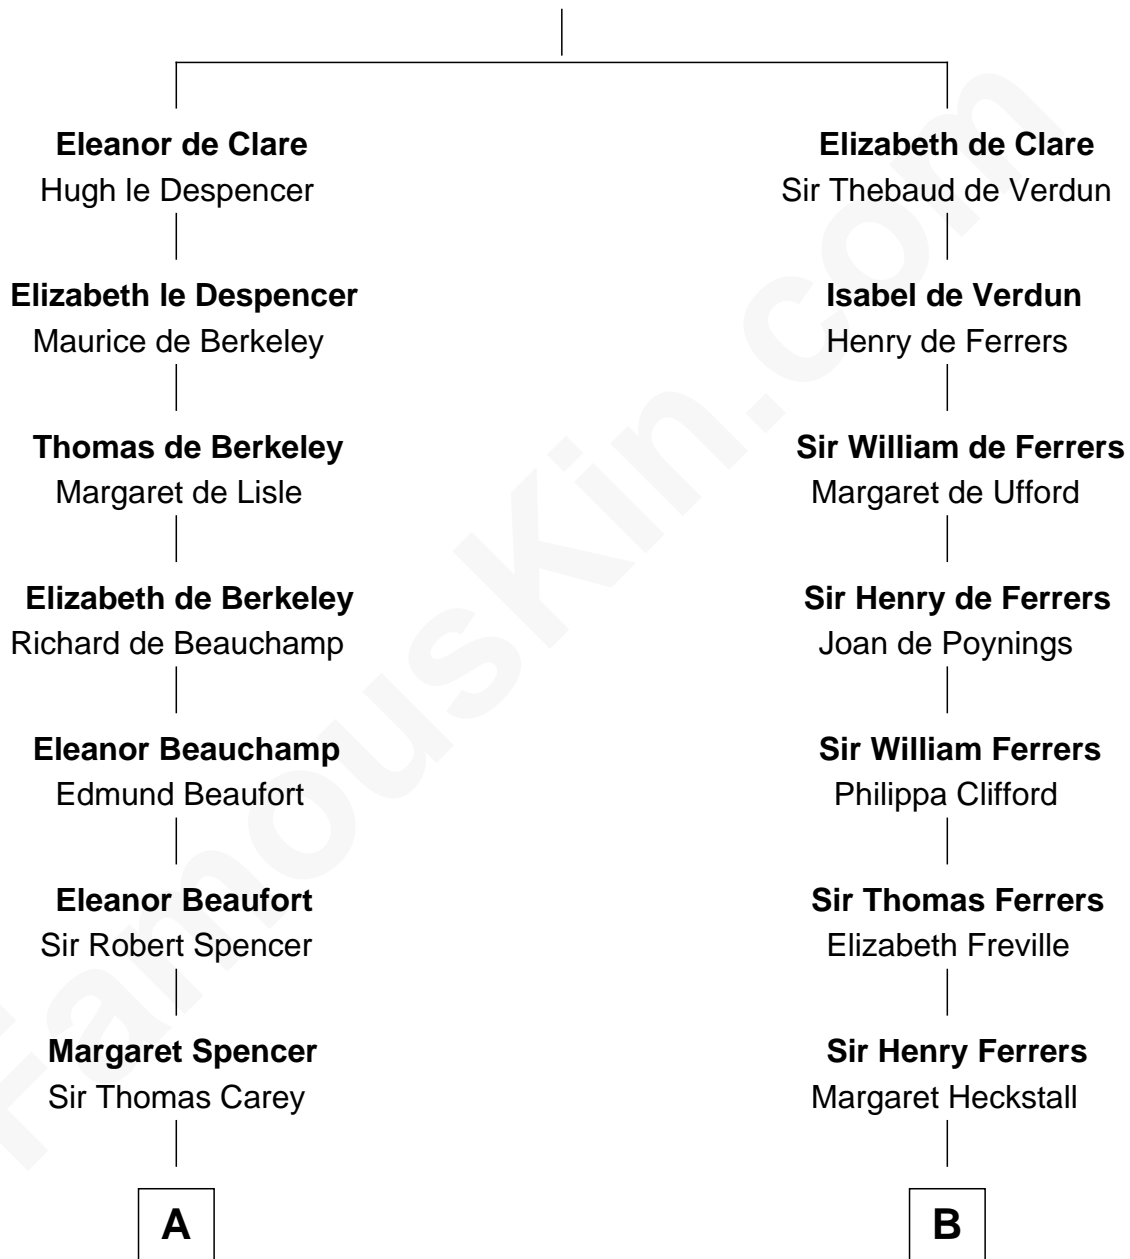

## Relationship Chart of

**Nelson Rockefeller**

*41st U.S. Vice-President*

11th cousin 10 times removed of

**Edmund Waller**

*English Poet and Politician*

**Sir Gilbert de Clare**

Joan of Acre

**C**

—  
**Lucy Avery**

Godfrey Lewis Rockefeller

—  
**William Avery Rockefeller**

Eliza Davison

—  
**John Davison Rockefeller**

Laura Celestia Spelman

—  
**John Davison Rockefeller**

Abby Greene Aldrich

—  
**Nelson Rockefeller**

*41st U.S. Vice-President*

FamousKin.com