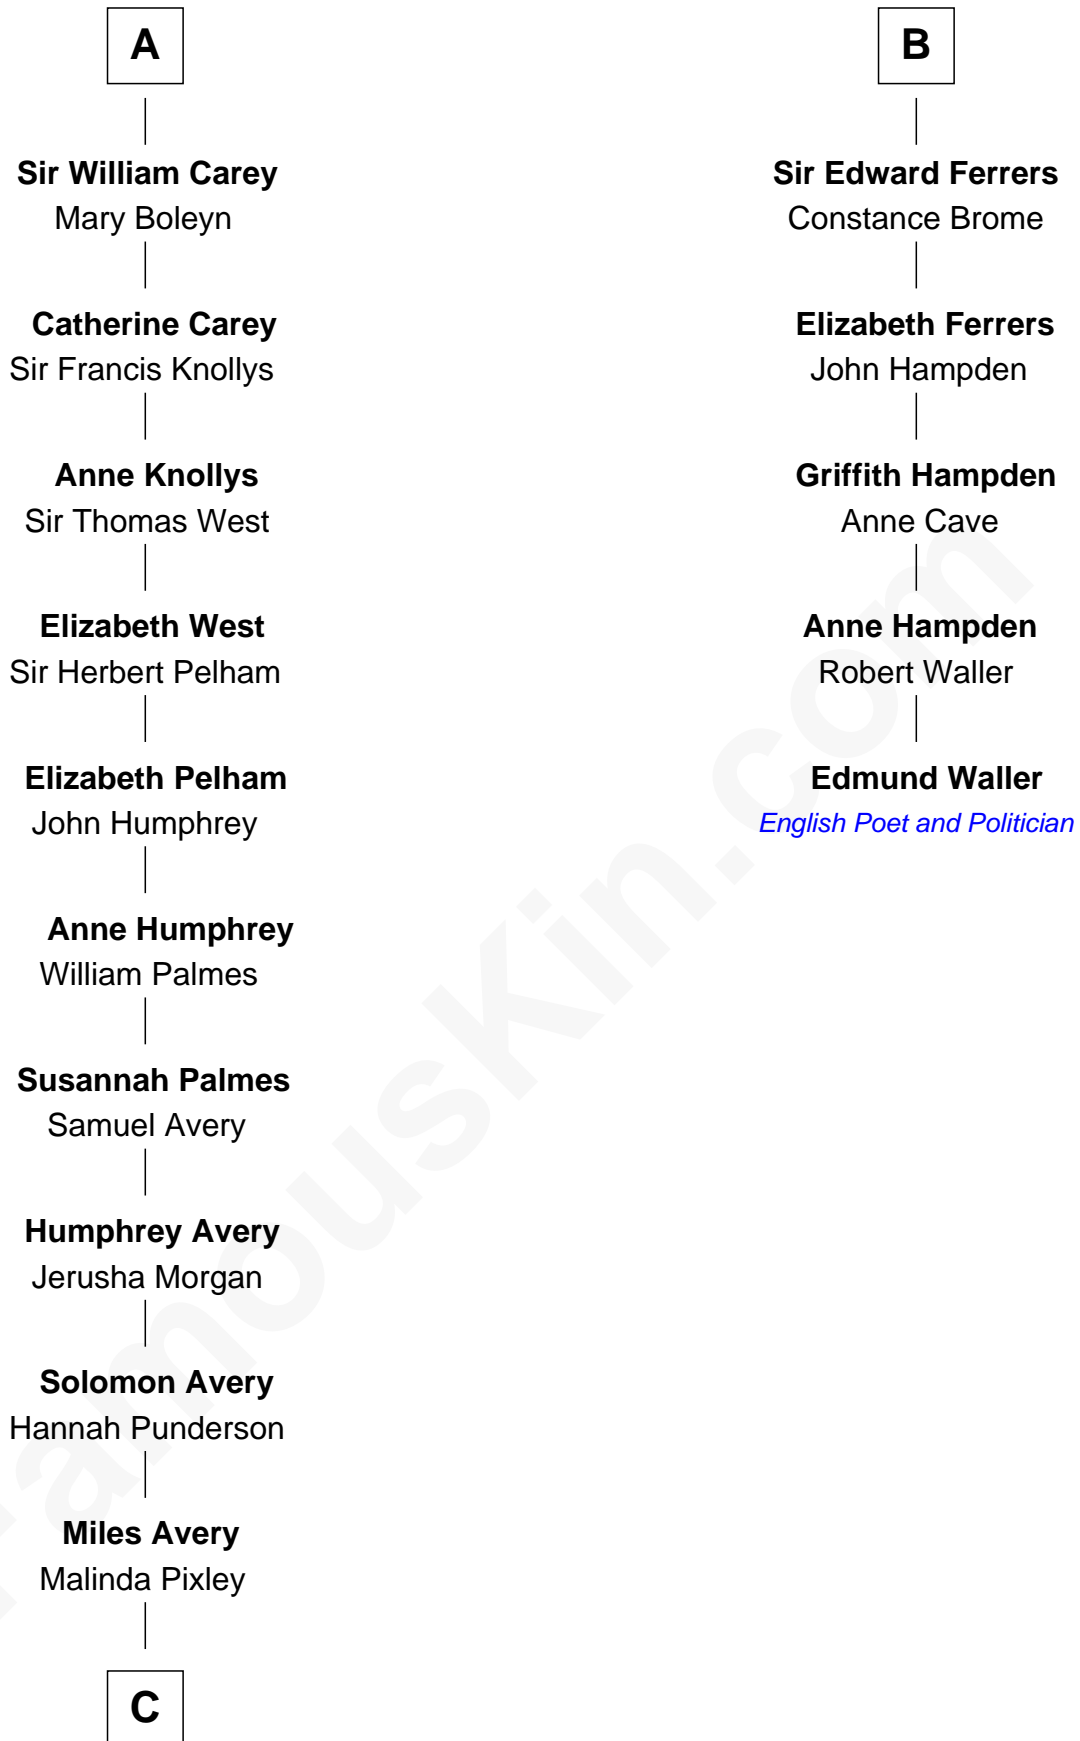

## Relationship Chart of

**Nelson Rockefeller**

*41st U.S. Vice-President*

11th cousin 10 times removed of

**Edmund Waller**

*English Poet and Politician*

**Sir Gilbert de Clare**

Joan of Acre

**C**

—  
**Lucy Avery**

Godfrey Lewis Rockefeller

—  
**William Avery Rockefeller**

Eliza Davison

—  
**John Davison Rockefeller**

Laura Celestia Spelman

—  
**John Davison Rockefeller**

Abby Greene Aldrich

—  
**Nelson Rockefeller**

*41st U.S. Vice-President*

FamousKin.com