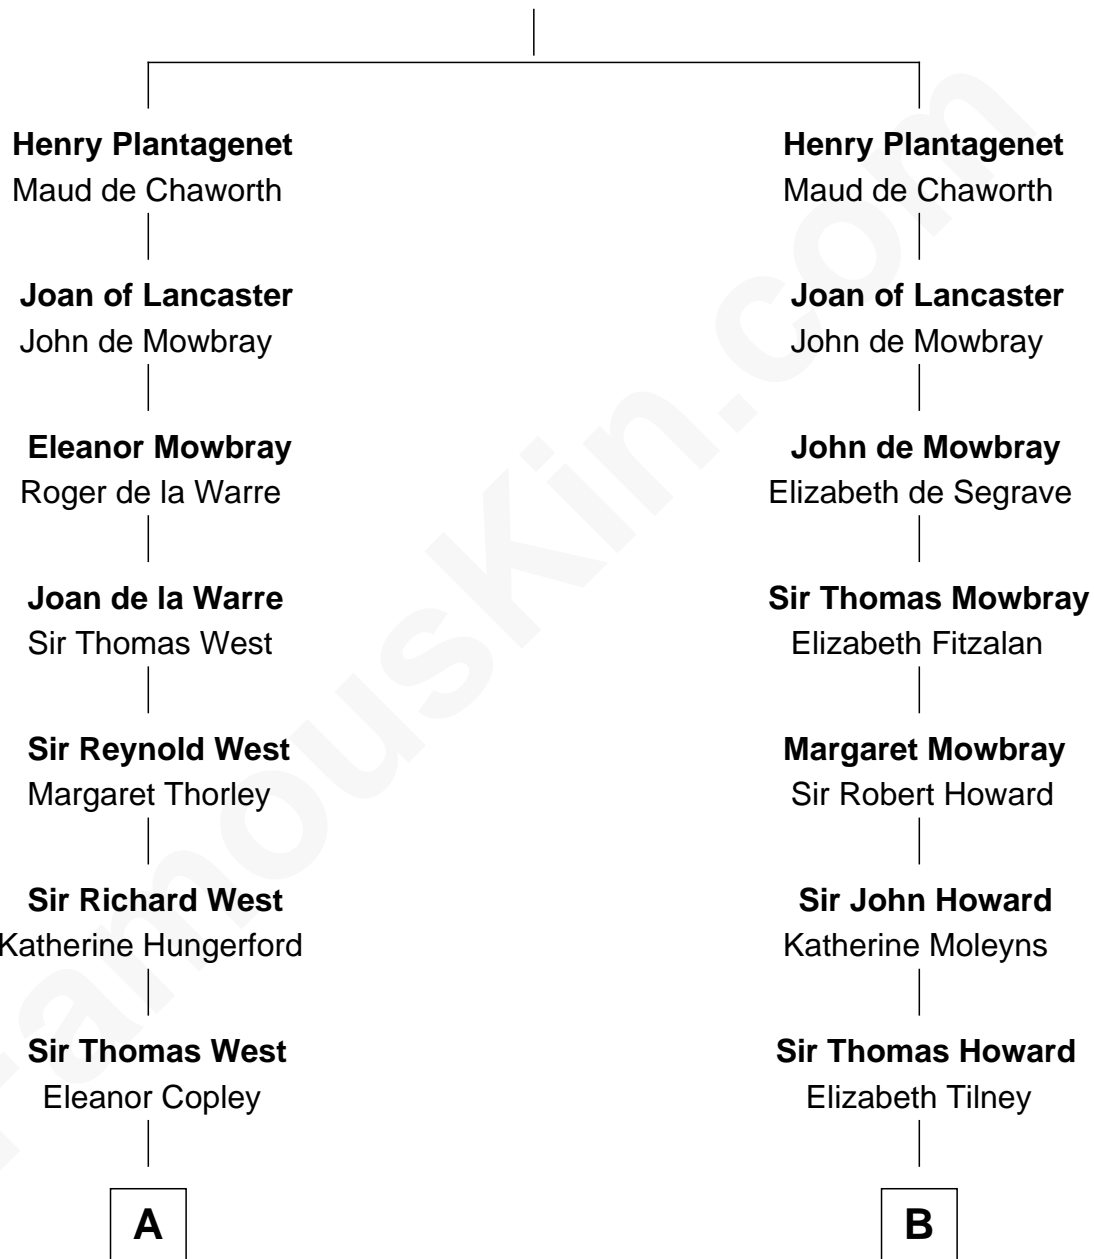

FamousKin.com

Relationship Chart of

Nelson Rockefeller

41st U.S. Vice-President

8th cousin 13 times removed of

Catherine Howard

5th Wife of King Henry VIII

Edmund Plantagenet

Blanche of Artois

C

—
Lucy Avery

Godfrey Lewis Rockefeller

—
William Avery Rockefeller

Eliza Davison

—
John Davison Rockefeller

Laura Celestia Spelman

—
John Davison Rockefeller

Abby Greene Aldrich

—
Nelson Rockefeller

41st U.S. Vice-President

FamousKin.com