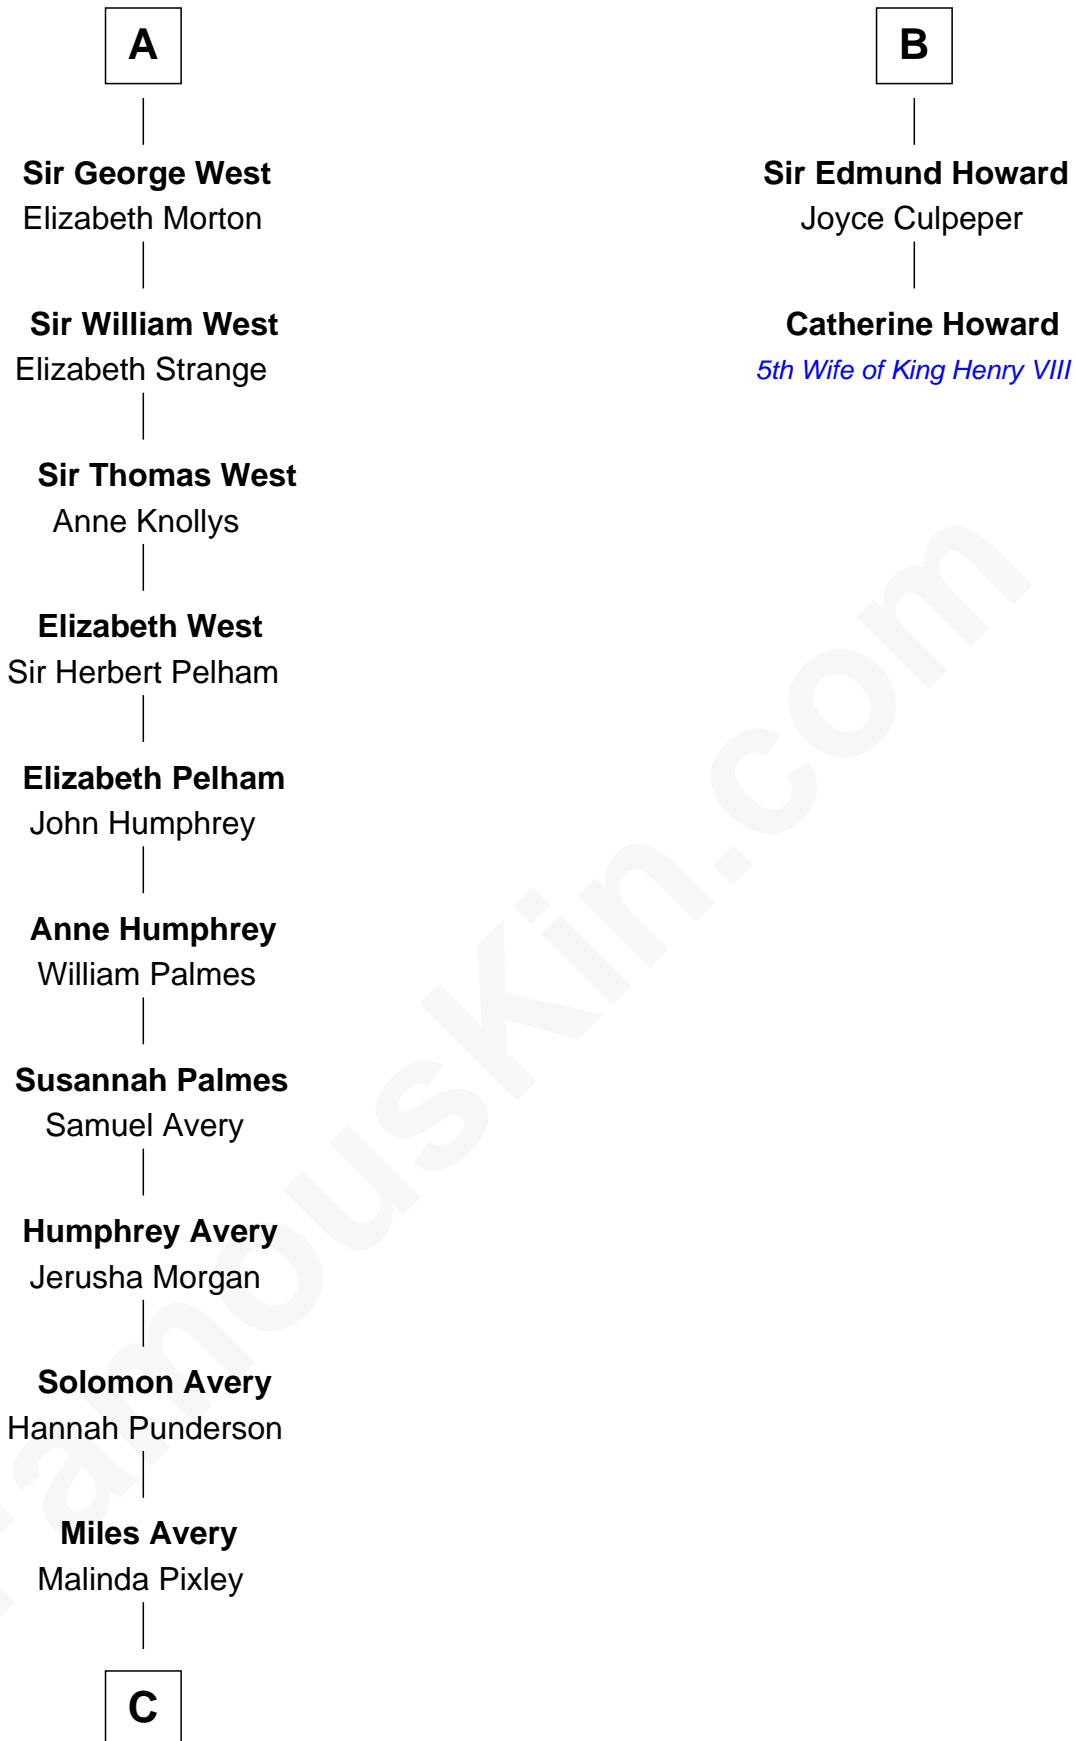

FamousKin.com

Relationship Chart of

Nelson Rockefeller

41st U.S. Vice-President

8th cousin 13 times removed of

Catherine Howard

5th Wife of King Henry VIII

Edmund Plantagenet

Blanche of Artois

C

—
Lucy Avery

Godfrey Lewis Rockefeller

—
William Avery Rockefeller

Eliza Davison

—
John Davison Rockefeller

Laura Celestia Spelman

—
John Davison Rockefeller

Abby Greene Aldrich

—
Nelson Rockefeller

41st U.S. Vice-President

FamousKin.com