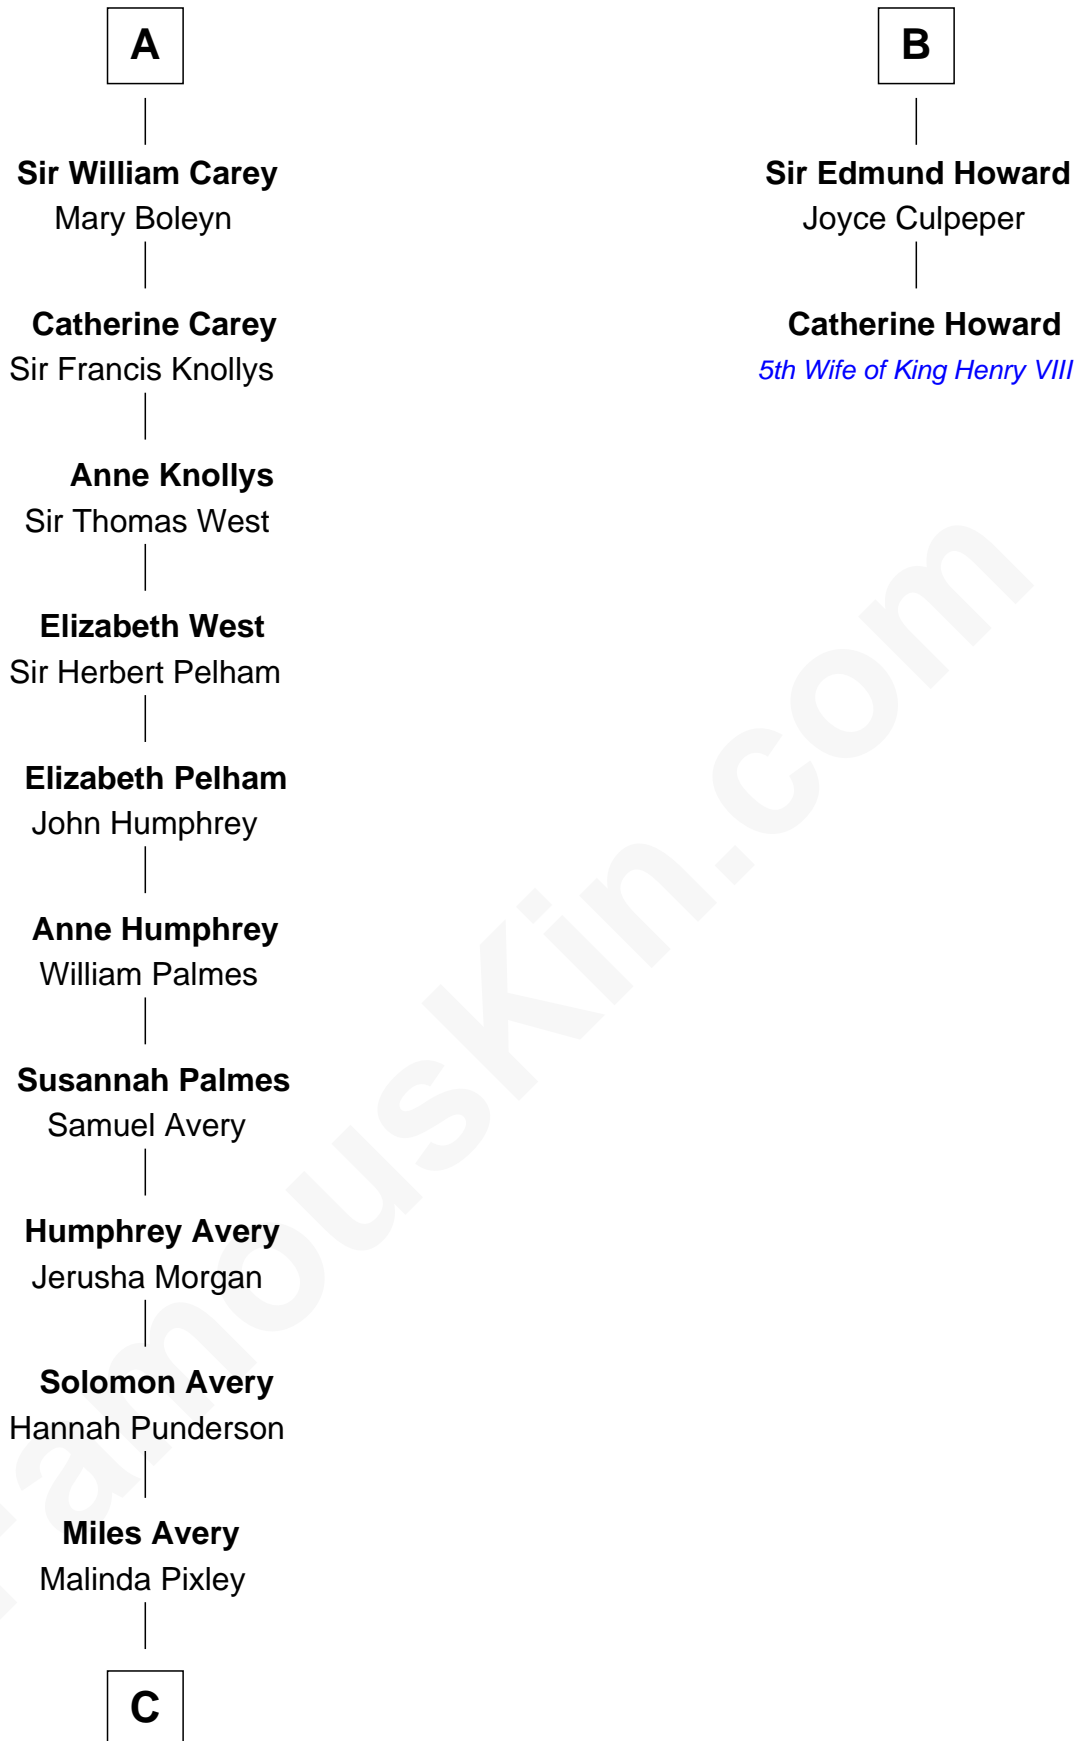

FamousKin.com Relationship Chart of

Nelson Rockefeller

41st U.S. Vice-President

8th cousin 13 times removed of

Catherine Howard

5th Wife of King Henry VIII

C

—
Lucy Avery

Godfrey Lewis Rockefeller

—
William Avery Rockefeller

Eliza Davison

—
John Davison Rockefeller

Laura Celestia Spelman

—
John Davison Rockefeller

Abby Greene Aldrich

—
Nelson Rockefeller

41st U.S. Vice-President

FamousKin.com