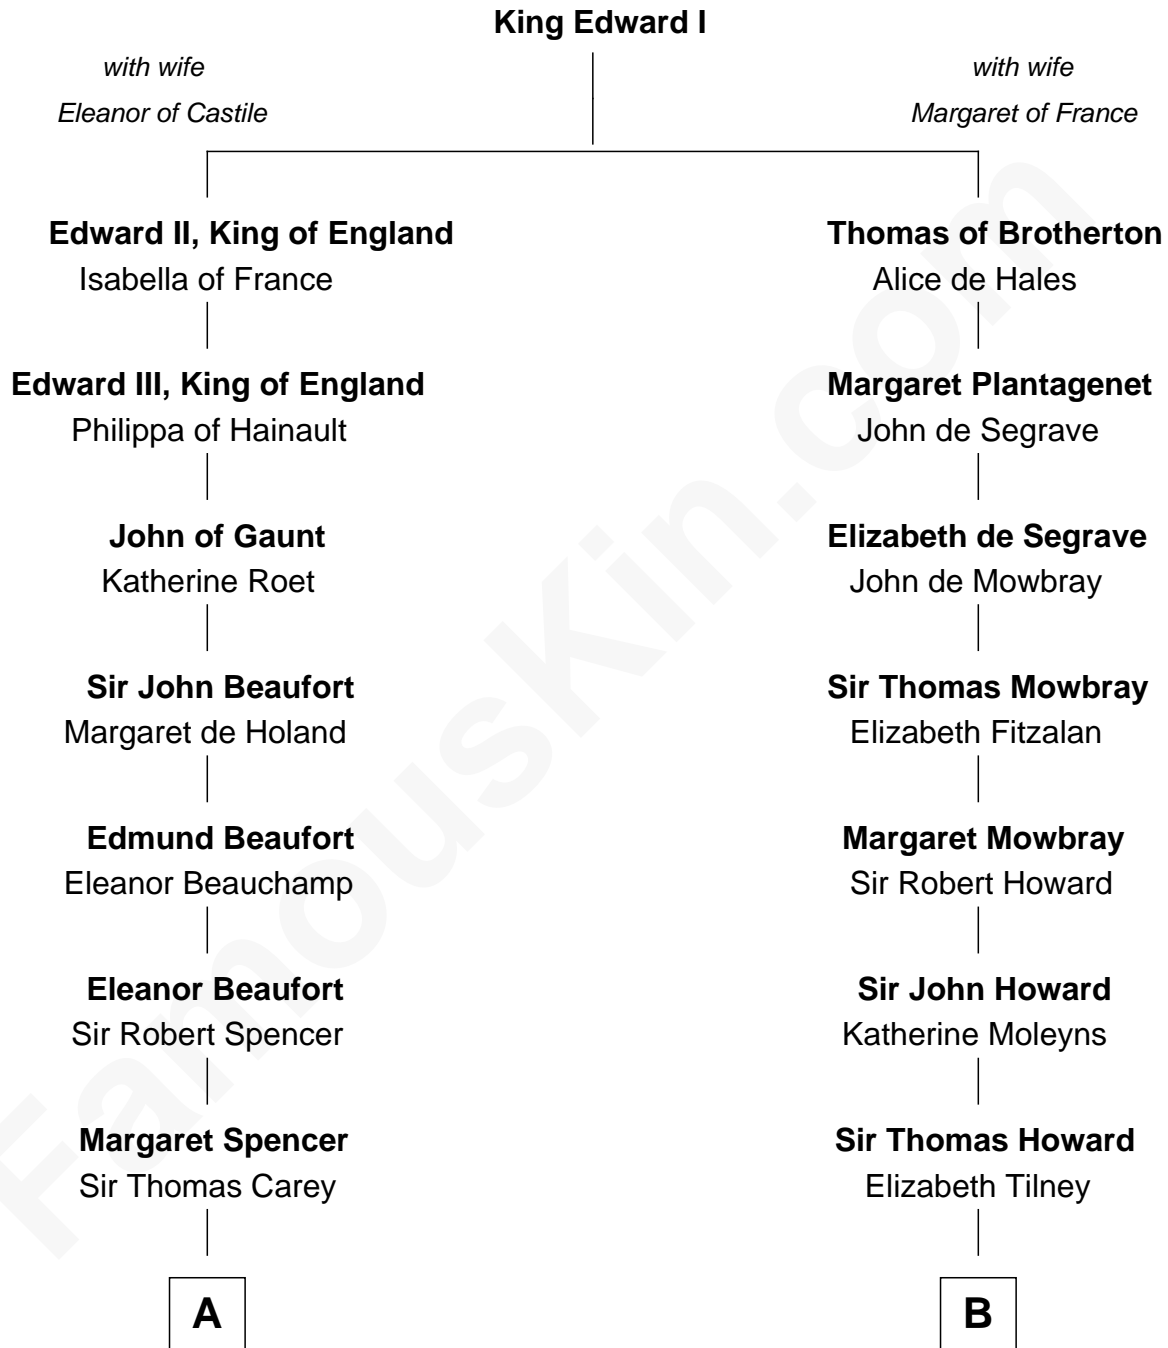

FamousKin.com Relationship Chart of

Nelson Rockefeller

41st U.S. Vice-President

8th cousin 13 times removed of

Catherine Howard

5th Wife of King Henry VIII

C

—
Lucy Avery

Godfrey Lewis Rockefeller

—
William Avery Rockefeller

Eliza Davison

—
John Davison Rockefeller

Laura Celestia Spelman

—
John Davison Rockefeller

Abby Greene Aldrich

—
Nelson Rockefeller

41st U.S. Vice-President

FamousKin.com