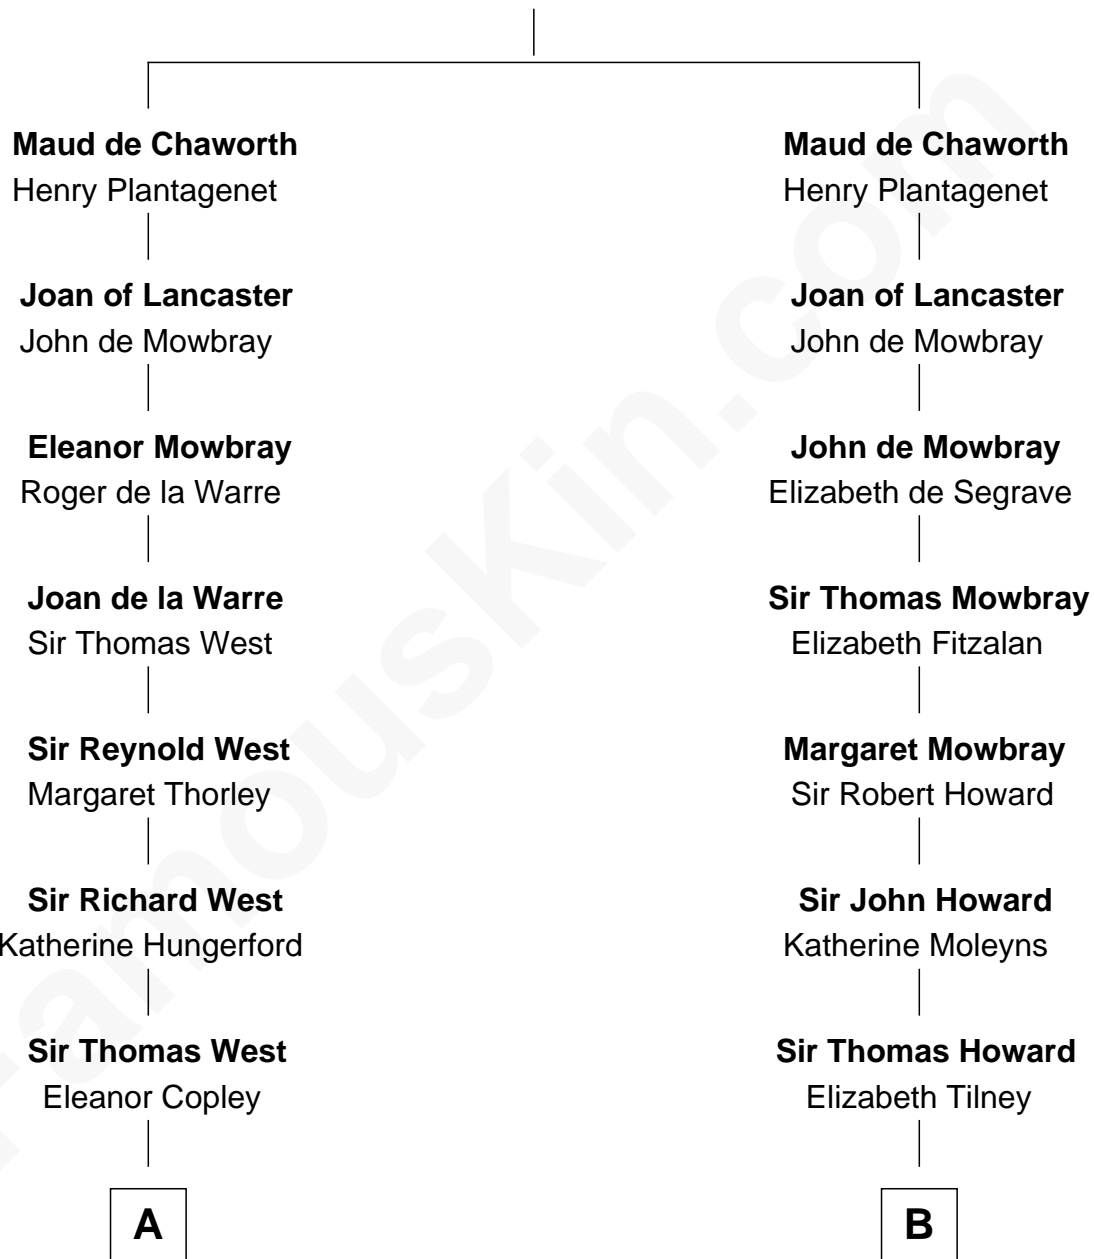

FamousKin.com

Relationship Chart of

Nelson Rockefeller

41st U.S. Vice-President

8th cousin 13 times removed of

Catherine Howard

5th Wife of King Henry VIII

Sir Patrick de Chaworth

Isabella de Beauchamp

C

—
Lucy Avery

Godfrey Lewis Rockefeller

—
William Avery Rockefeller

Eliza Davison

—
John Davison Rockefeller

Laura Celestia Spelman

—
John Davison Rockefeller

Abby Greene Aldrich

—
Nelson Rockefeller

41st U.S. Vice-President

FamousKin.com