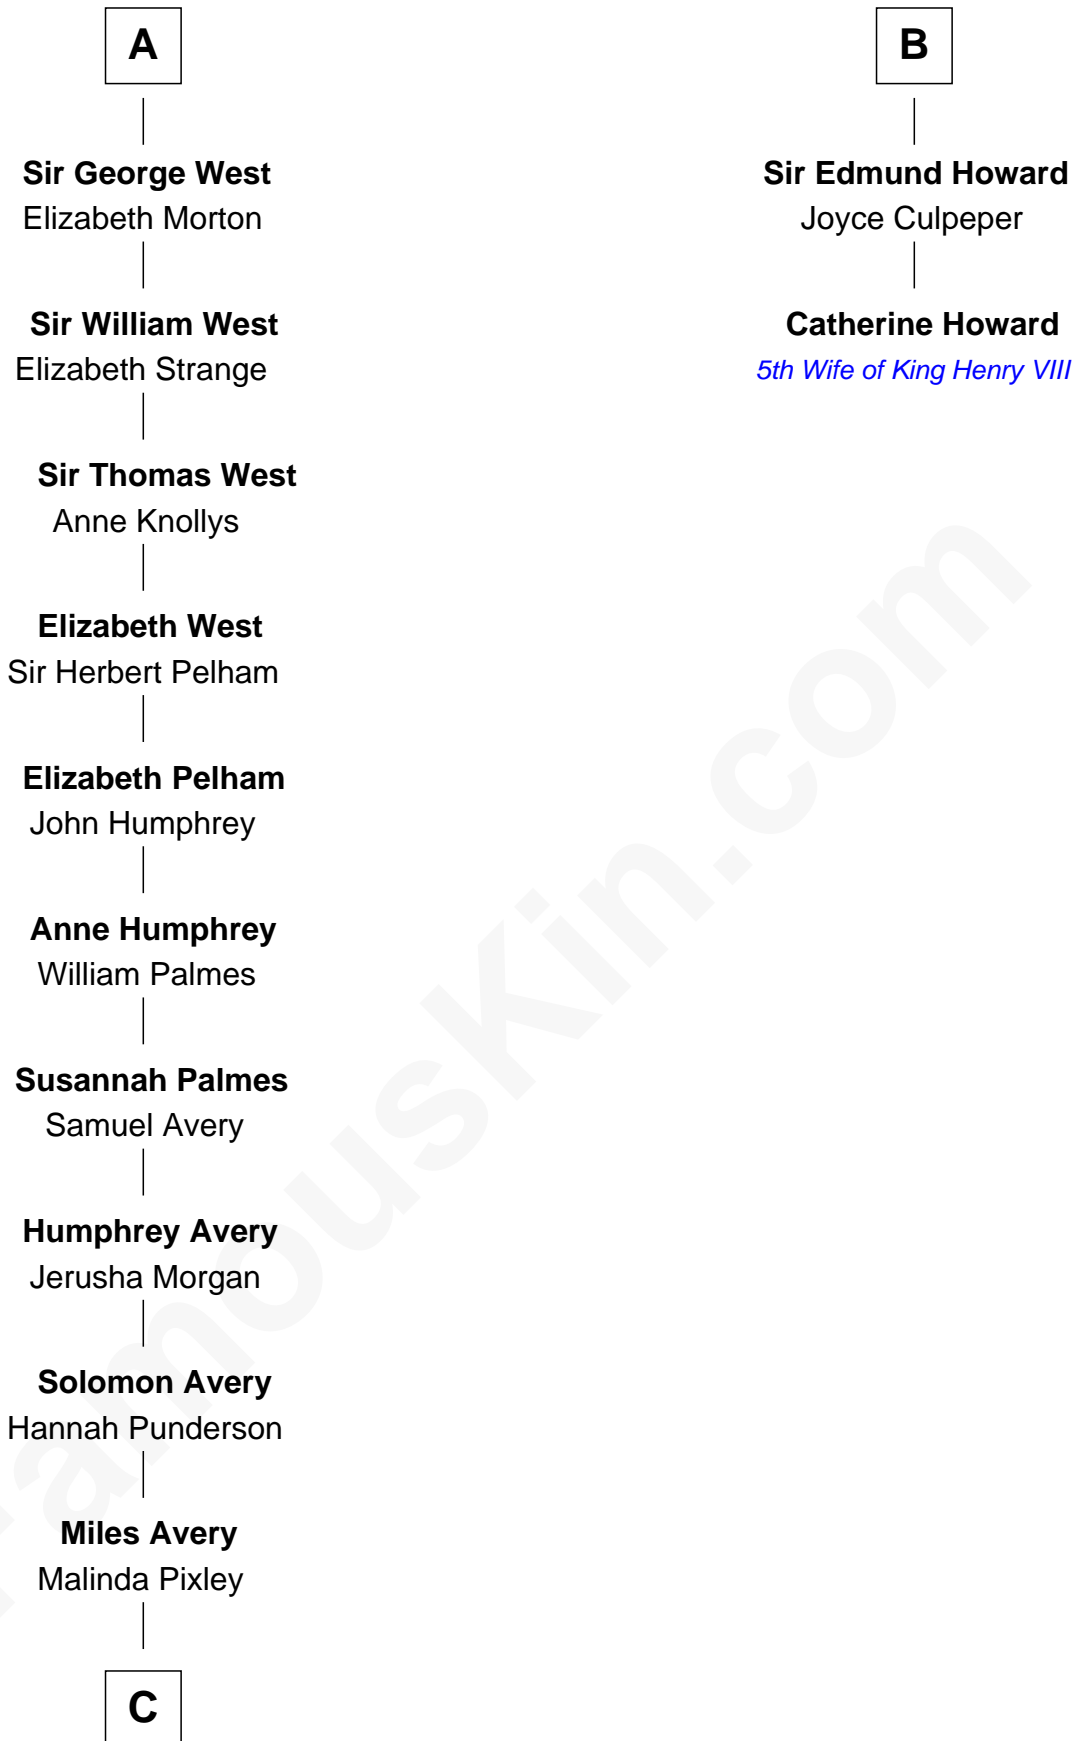

FamousKin.com

Relationship Chart of

Nelson Rockefeller

41st U.S. Vice-President

8th cousin 13 times removed of

Catherine Howard

5th Wife of King Henry VIII

Sir Patrick de Chaworth

Isabella de Beauchamp

C

—
Lucy Avery

Godfrey Lewis Rockefeller

—
William Avery Rockefeller

Eliza Davison

—
John Davison Rockefeller

Laura Celestia Spelman

—
John Davison Rockefeller

Abby Greene Aldrich

—
Nelson Rockefeller

41st U.S. Vice-President

FamousKin.com