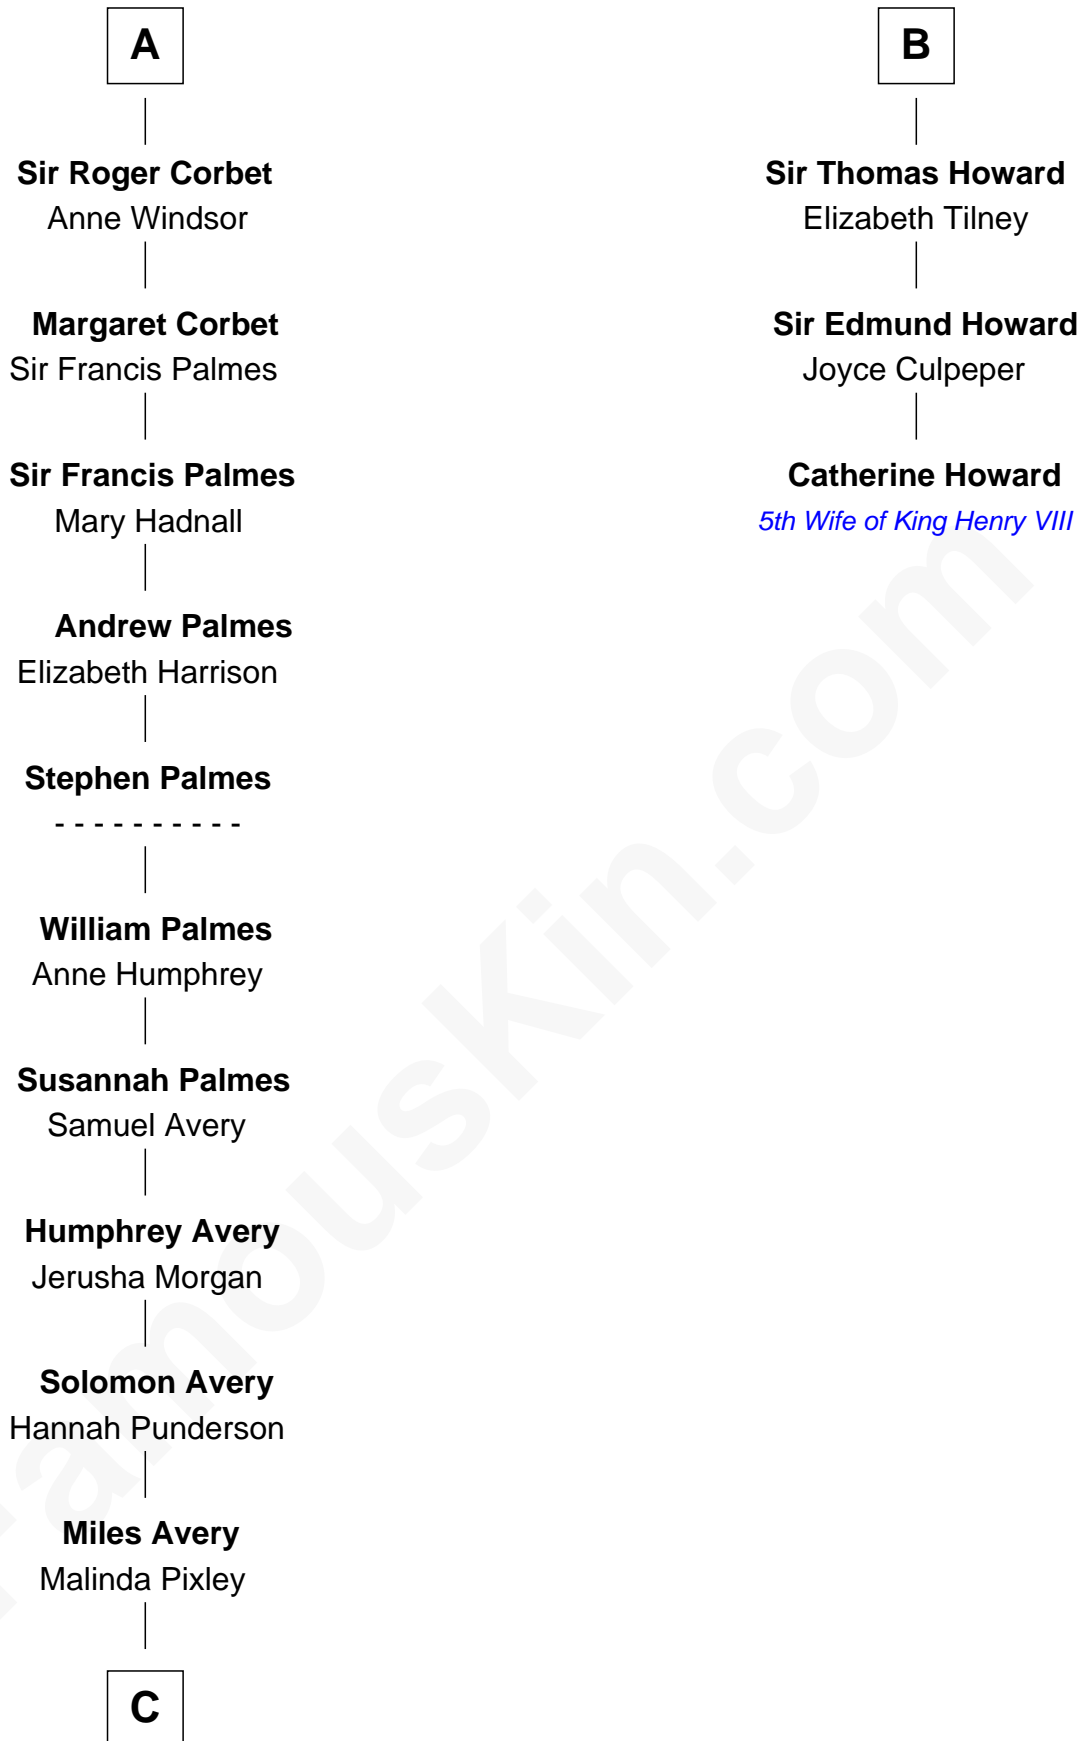

FamousKin.com

Relationship Chart of

Nelson Rockefeller

41st U.S. Vice-President

9th cousin 12 times removed of

Catherine Howard

5th Wife of King Henry VIII

C

—
Lucy Avery

Godfrey Lewis Rockefeller

—
William Avery Rockefeller

Eliza Davison

—
John Davison Rockefeller

Laura Celestia Spelman

—
John Davison Rockefeller

Abby Greene Aldrich

—
Nelson Rockefeller

41st U.S. Vice-President

FamousKin.com