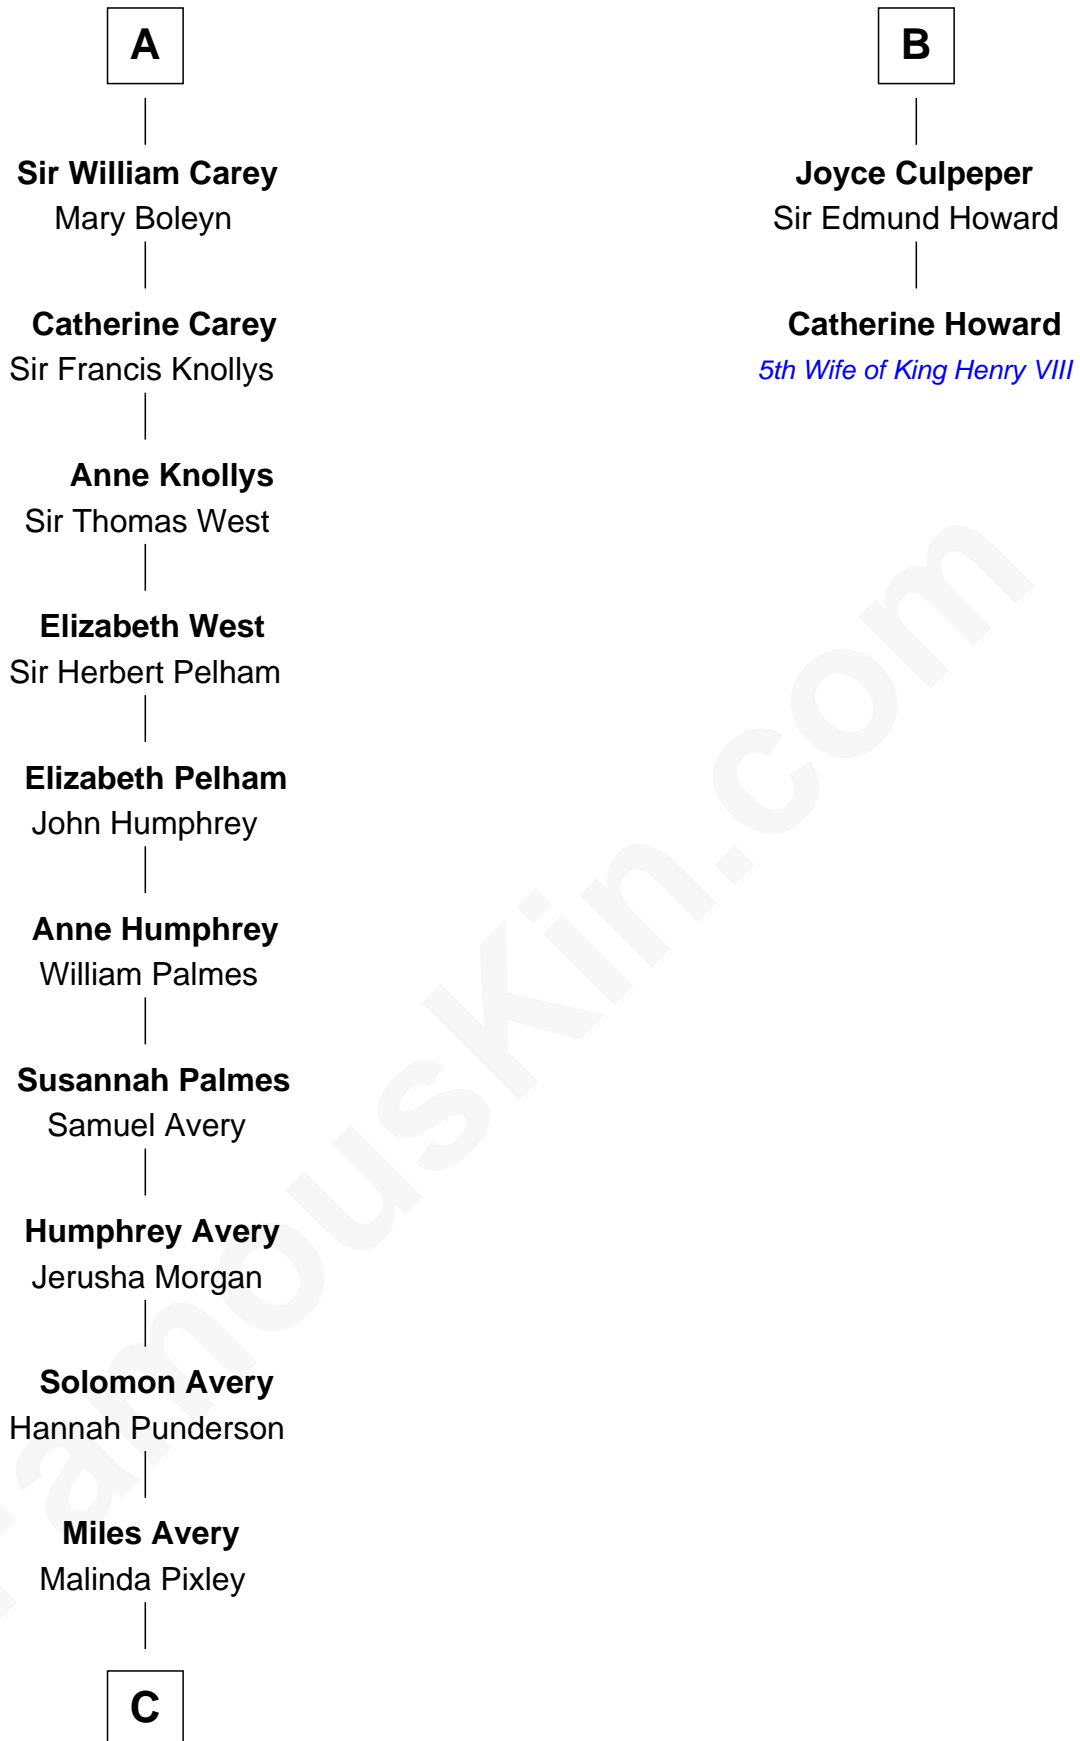

FamousKin.com Relationship Chart of

Nelson Rockefeller

41st U.S. Vice-President

8th cousin 13 times removed of

Catherine Howard

5th Wife of King Henry VIII

Sir Gilbert de Clare

Joan of Acre

C

—
Lucy Avery

Godfrey Lewis Rockefeller

—
William Avery Rockefeller

Eliza Davison

—
John Davison Rockefeller

Laura Celestia Spelman

—
John Davison Rockefeller

Abby Greene Aldrich

—
Nelson Rockefeller

41st U.S. Vice-President

FamousKin.com