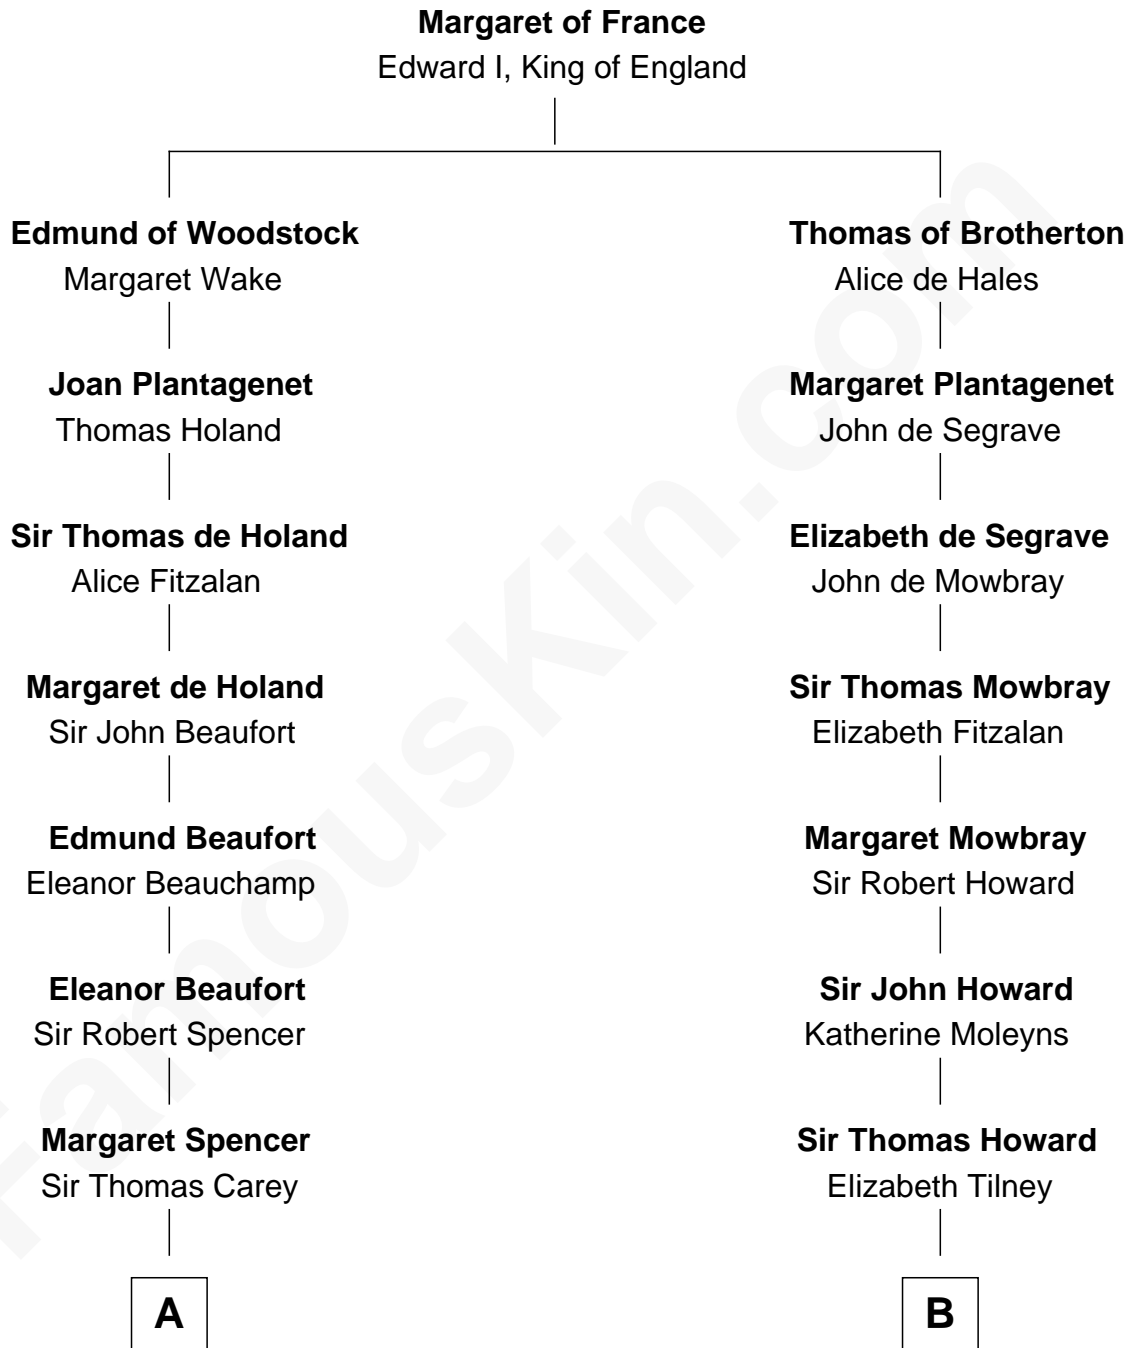

## Relationship Chart of

**Nelson Rockefeller**

*41st U.S. Vice-President*

8th cousin 13 times removed of

**Catherine Howard**

*5th Wife of King Henry VIII*

**C**

—  
**Lucy Avery**

Godfrey Lewis Rockefeller

—  
**William Avery Rockefeller**

Eliza Davison

—  
**John Davison Rockefeller**

Laura Celestia Spelman

—  
**John Davison Rockefeller**

Abby Greene Aldrich

—  
**Nelson Rockefeller**

*41st U.S. Vice-President*

FamousKin.com