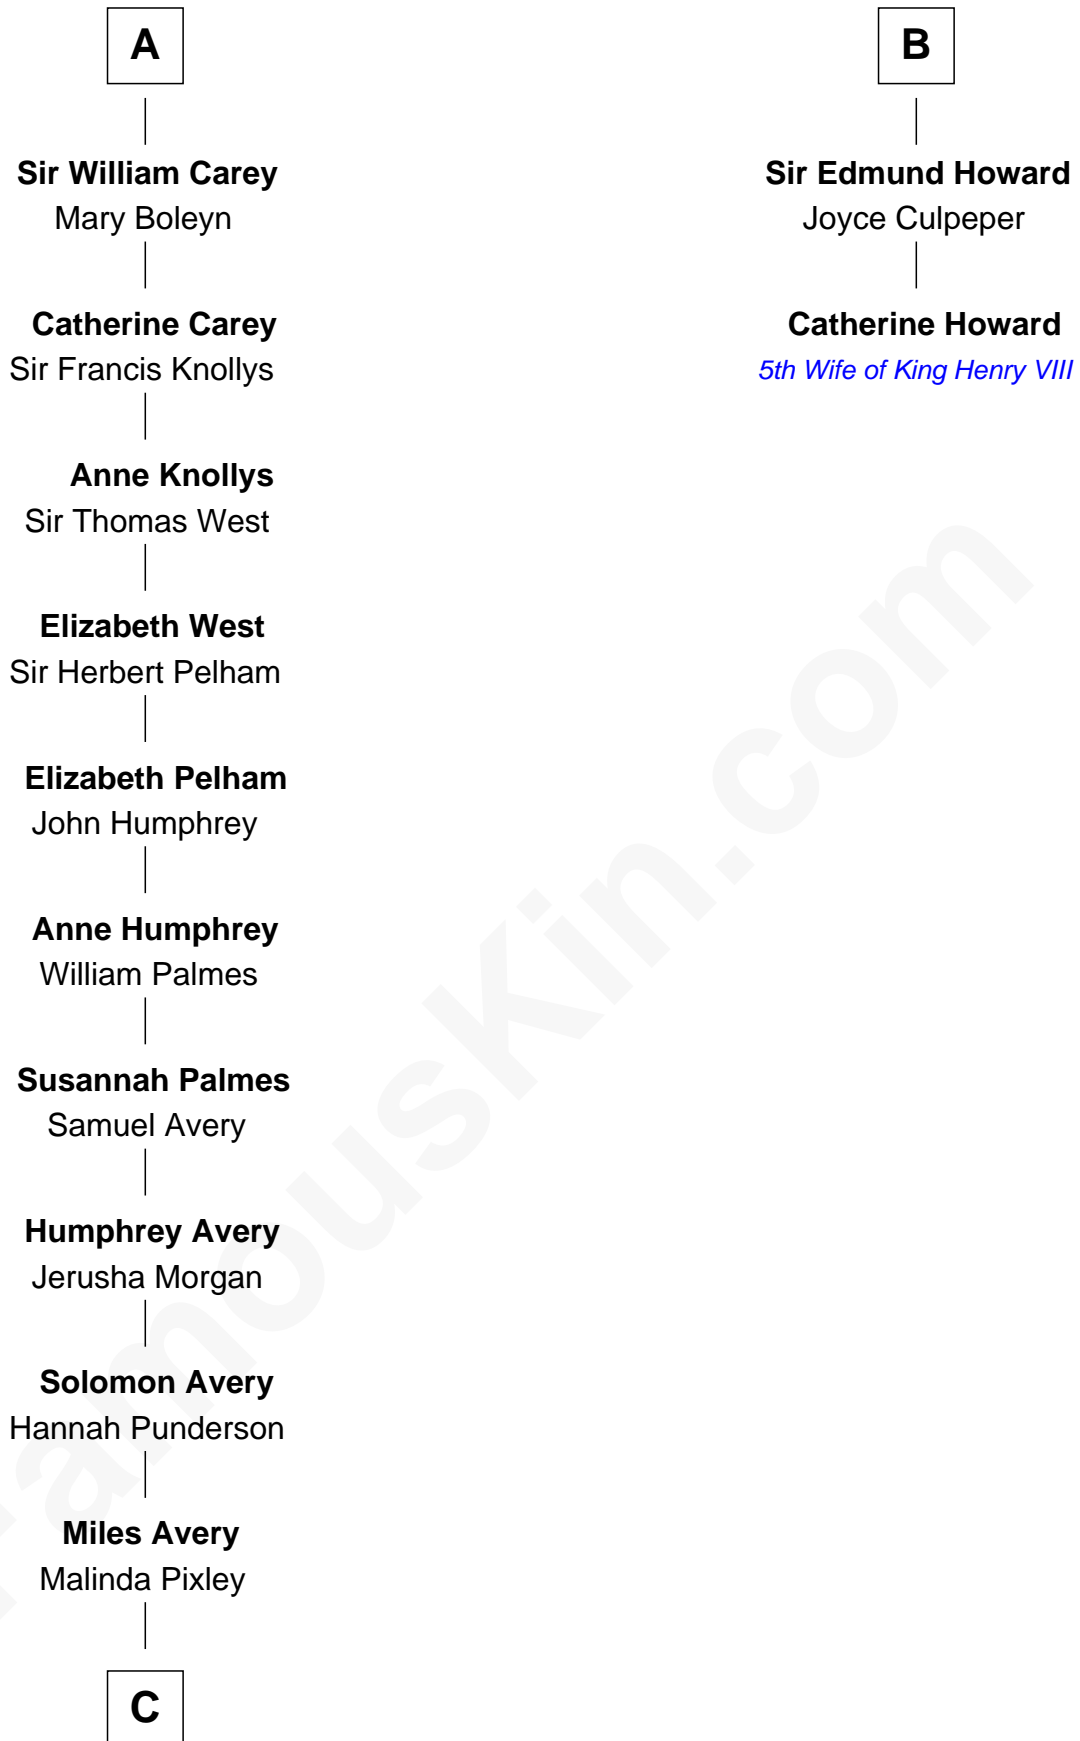

## Relationship Chart of

**Nelson Rockefeller**

*41st U.S. Vice-President*

8th cousin 13 times removed of

**Catherine Howard**

*5th Wife of King Henry VIII*

**C**

—  
**Lucy Avery**

Godfrey Lewis Rockefeller

—  
**William Avery Rockefeller**

Eliza Davison

—  
**John Davison Rockefeller**

Laura Celestia Spelman

—  
**John Davison Rockefeller**

Abby Greene Aldrich

—  
**Nelson Rockefeller**

*41st U.S. Vice-President*

FamousKin.com