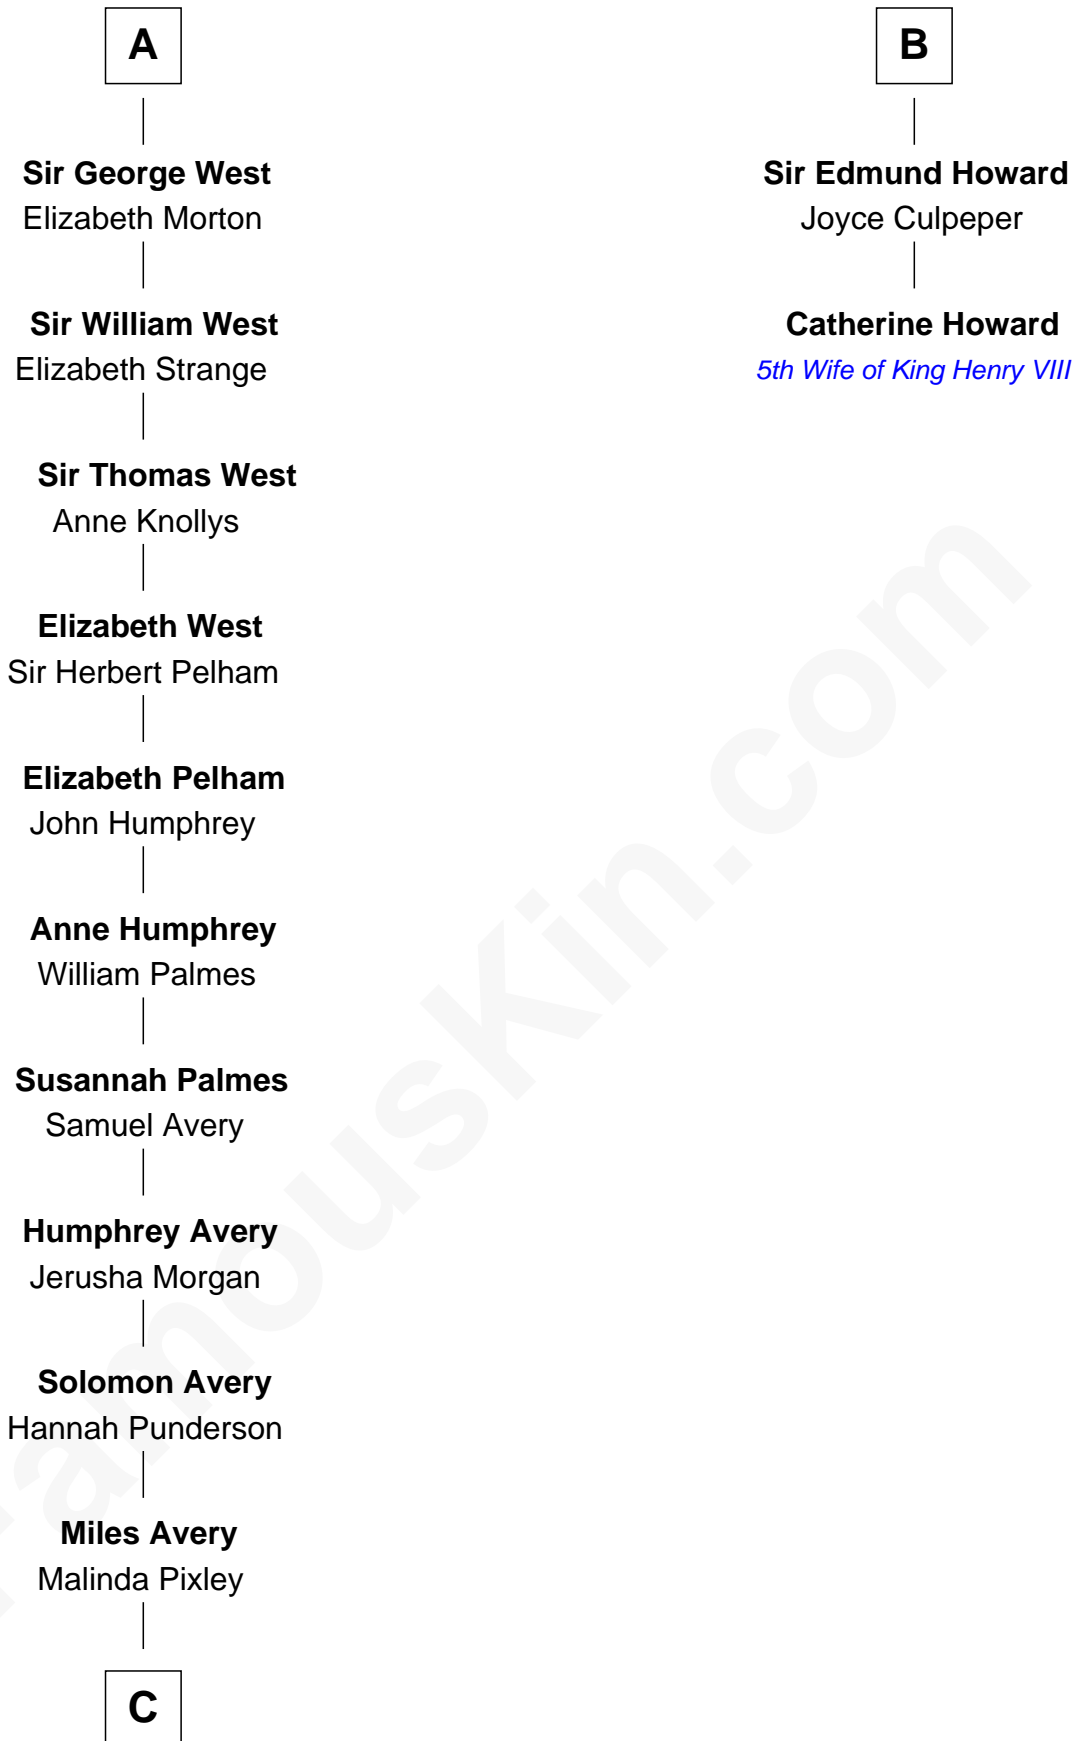

FamousKin.com Relationship Chart of

Nelson Rockefeller

41st U.S. Vice-President

8th cousin 13 times removed of

Catherine Howard

5th Wife of King Henry VIII

Sir Roger de Mowbray

Roese de Clare

Sir John de Mowbray

Aline de Braiose

John de Mowbray

Joan of Lancaster

Eleanor Mowbray

Roger de la Warre

Joan de la Warre

Sir Thomas West

Aline de Braiose

John de Mowbray

Joan of Lancaster

John de Mowbray

Elizabeth de Segrave

Sir Thomas Mowbray

Elizabeth Fitzalan

Margaret Mowbray

Sir Robert Howard

Sir John Howard

Katherine Moleyns

Sir Thomas Howard

Elizabeth Tilney

B

C

—
Lucy Avery