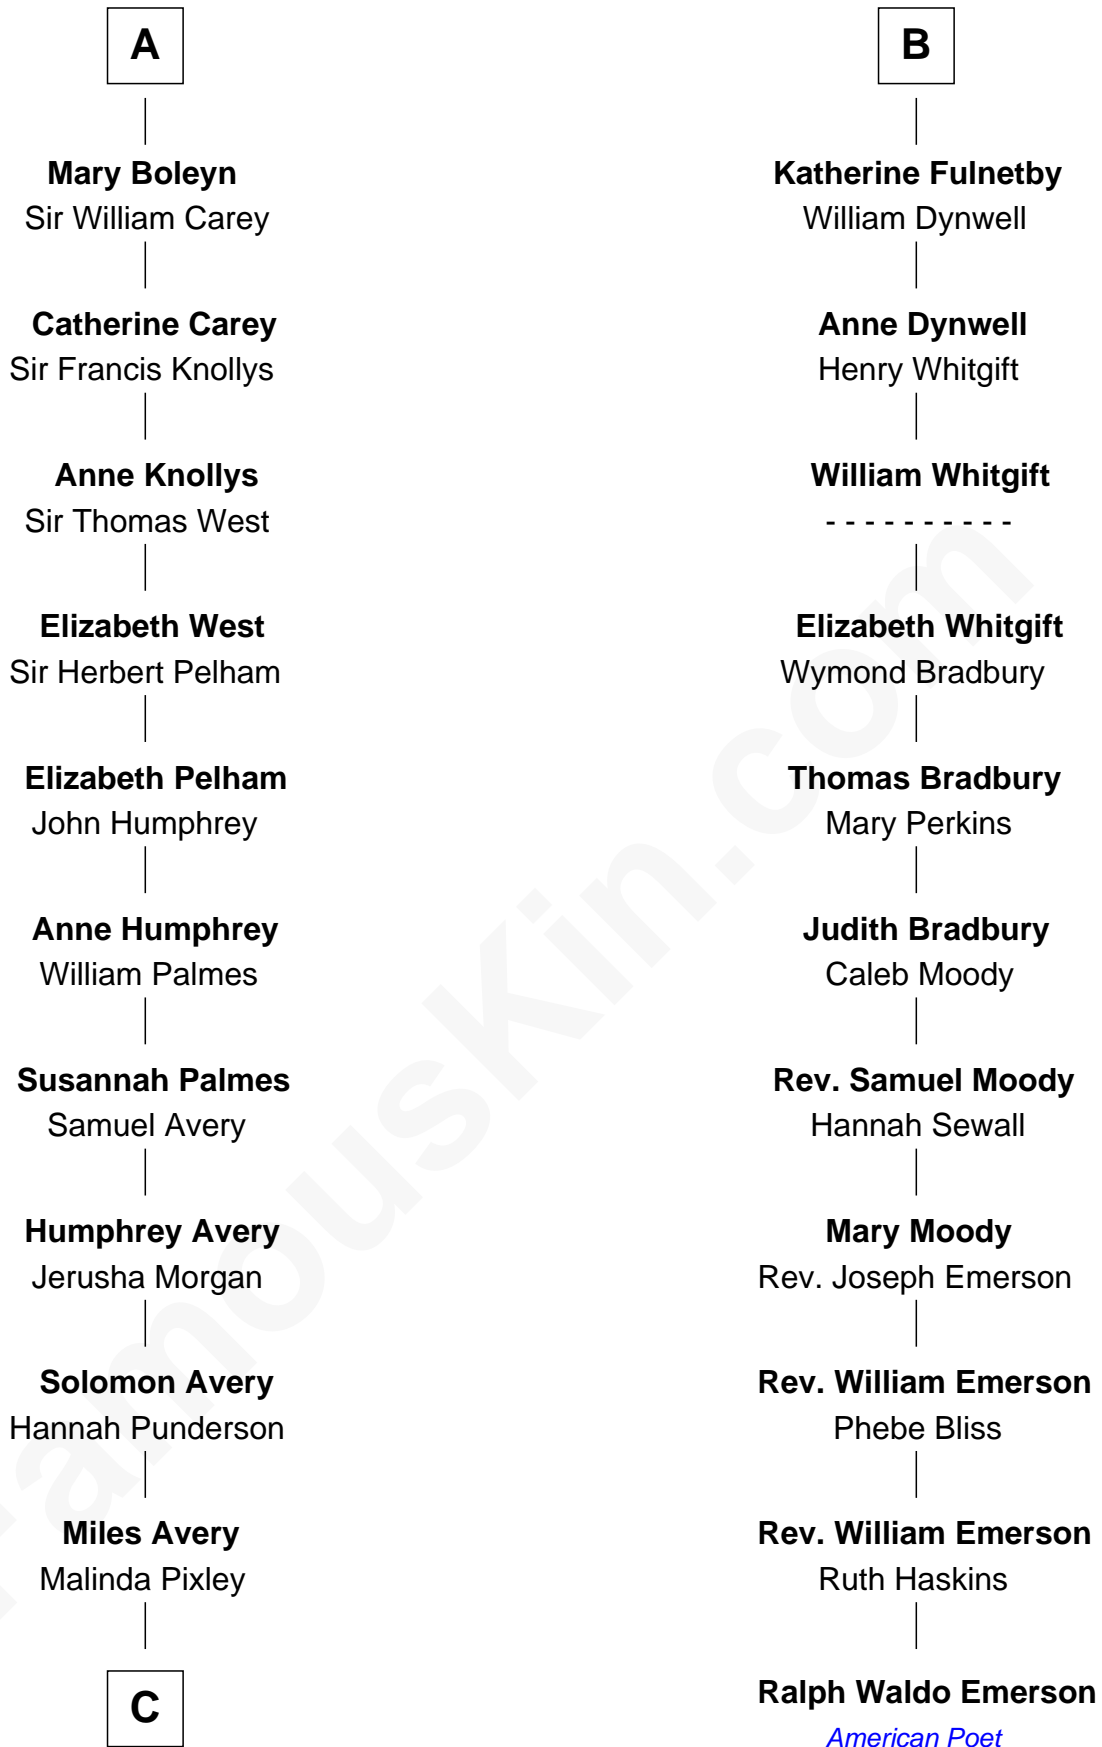

FamousKin.com Relationship Chart of

Nelson Rockefeller

41st U.S. Vice-President

17th cousin 4 times removed of

Ralph Waldo Emerson

American Poet

Stephen de Segrave

Alice de Arundel

John de Segrave
Margaret Plantagenet

Elizabeth de Segrave
John de Mowbray

Sir Thomas Mowbray
Elizabeth Fitzalan

Margaret Mowbray
Sir Robert Howard

Sir John Howard
Katherine Moleyns

Sir Thomas Howard
Elizabeth Tilney

Elizabeth Howard
Thomas Boleyn

A

John de Segrave
Margaret Plantagenet

Elizabeth de Segrave
John de Mowbray

Eleanor de Mowbray
John de Welles

Eudo de Welles
Maud de Greystoke

Sir Lionel de Welles
Joan de Waterton

Margaret de Welles
Sir Thomas Dymoke

Jane Dymoke
John Fulnetby

B

C

—
Lucy Avery

Godfrey Lewis Rockefeller

—
William Avery Rockefeller

Eliza Davison