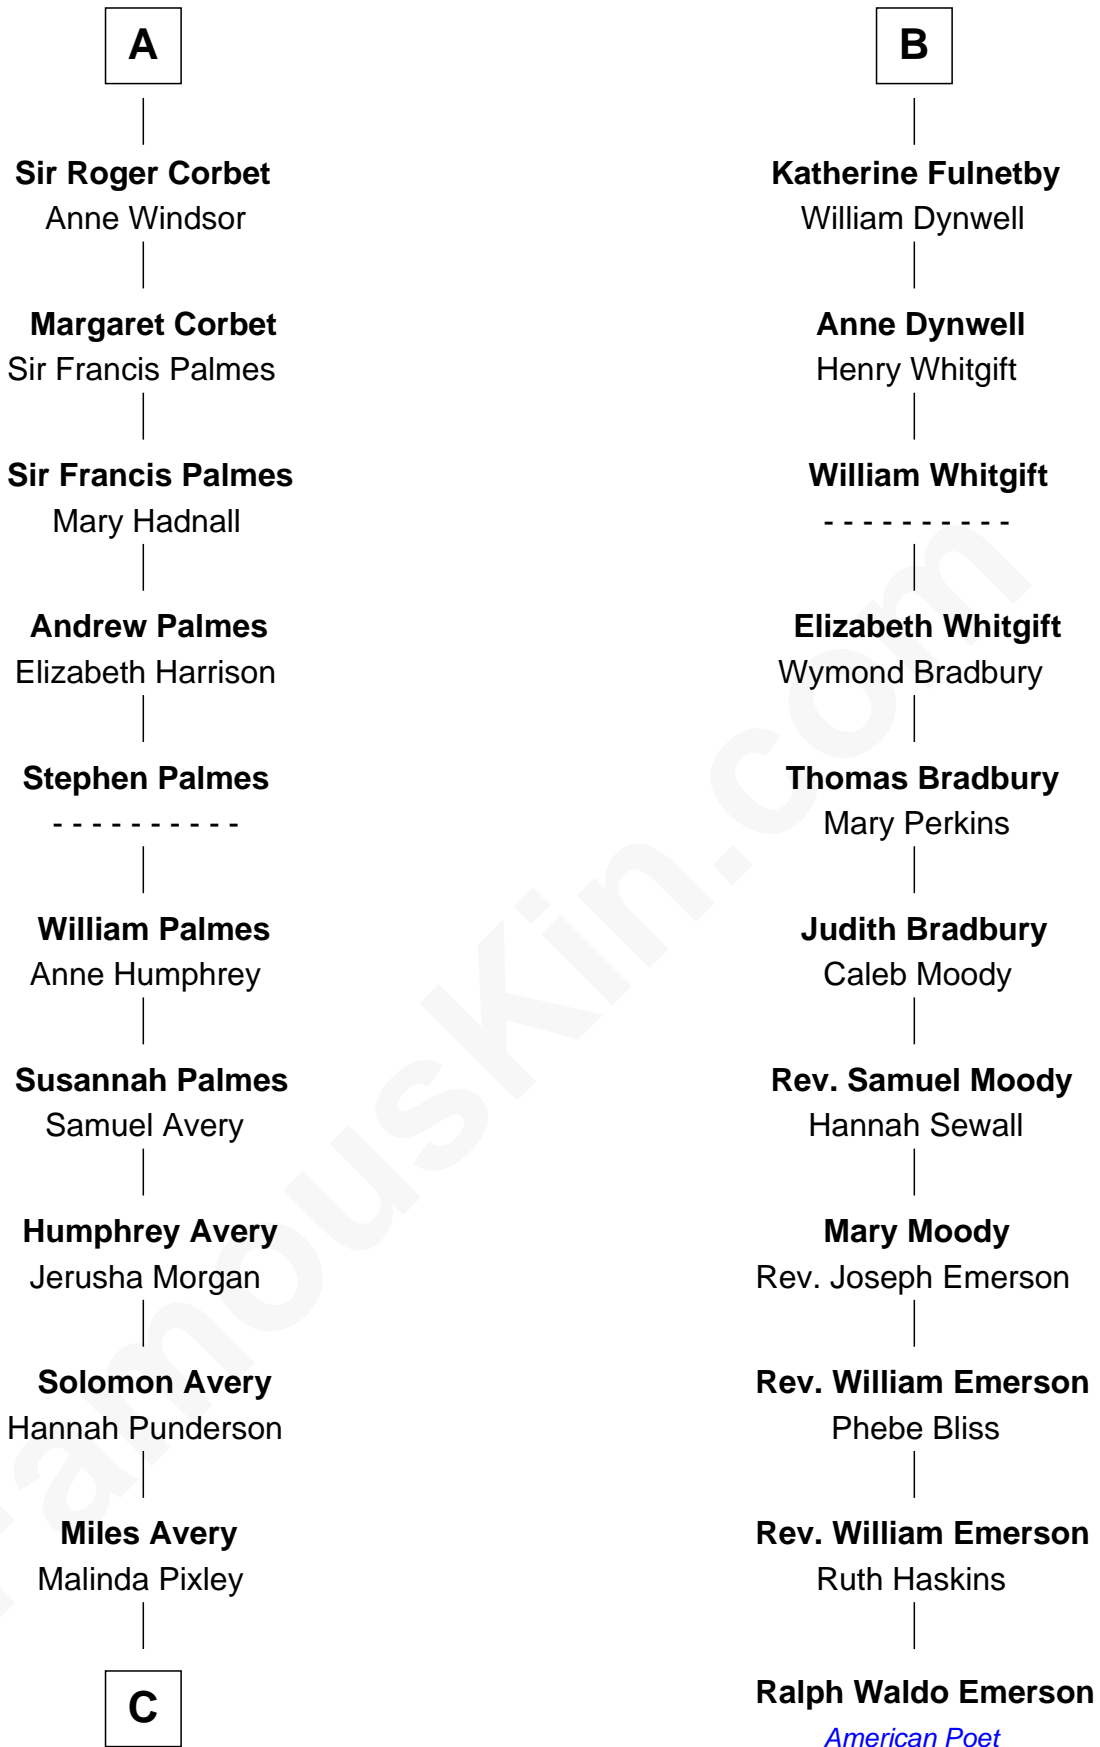

FamousKin.com Relationship Chart of

Nelson Rockefeller

41st U.S. Vice-President

17th cousin 4 times removed of

Ralph Waldo Emerson

American Poet

William de Ros
Maude de Vaux

Sir William de Ros
Margery de Badlesmere

Maud de Roos
John de Welles

Anne de Welles
James Butler

James Butler
Joan Beauchamp

Elizabeth Butler
John Talbot

Ann Talbot
Sir Henry Vernon

Elizabeth Vernon
Sir Robert Corbet

A

Sir William de Ros
Margery de Badlesmere

Maud de Roos
John de Welles

John de Welles
Eleanor de Mowbray

Eudo de Welles
Maud de Greystoke

Sir Lionel de Welles
Joan de Waterton

Margaret de Welles
Sir Thomas Dymoke

Jane Dymoke
John Fulnetby

B

C

—
Lucy Avery

Godfrey Lewis Rockefeller

—
William Avery Rockefeller

Eliza Davison

—
John Davison Rockefeller

Laura Celestia Spelman

—
John Davison Rockefeller

Abby Greene Aldrich