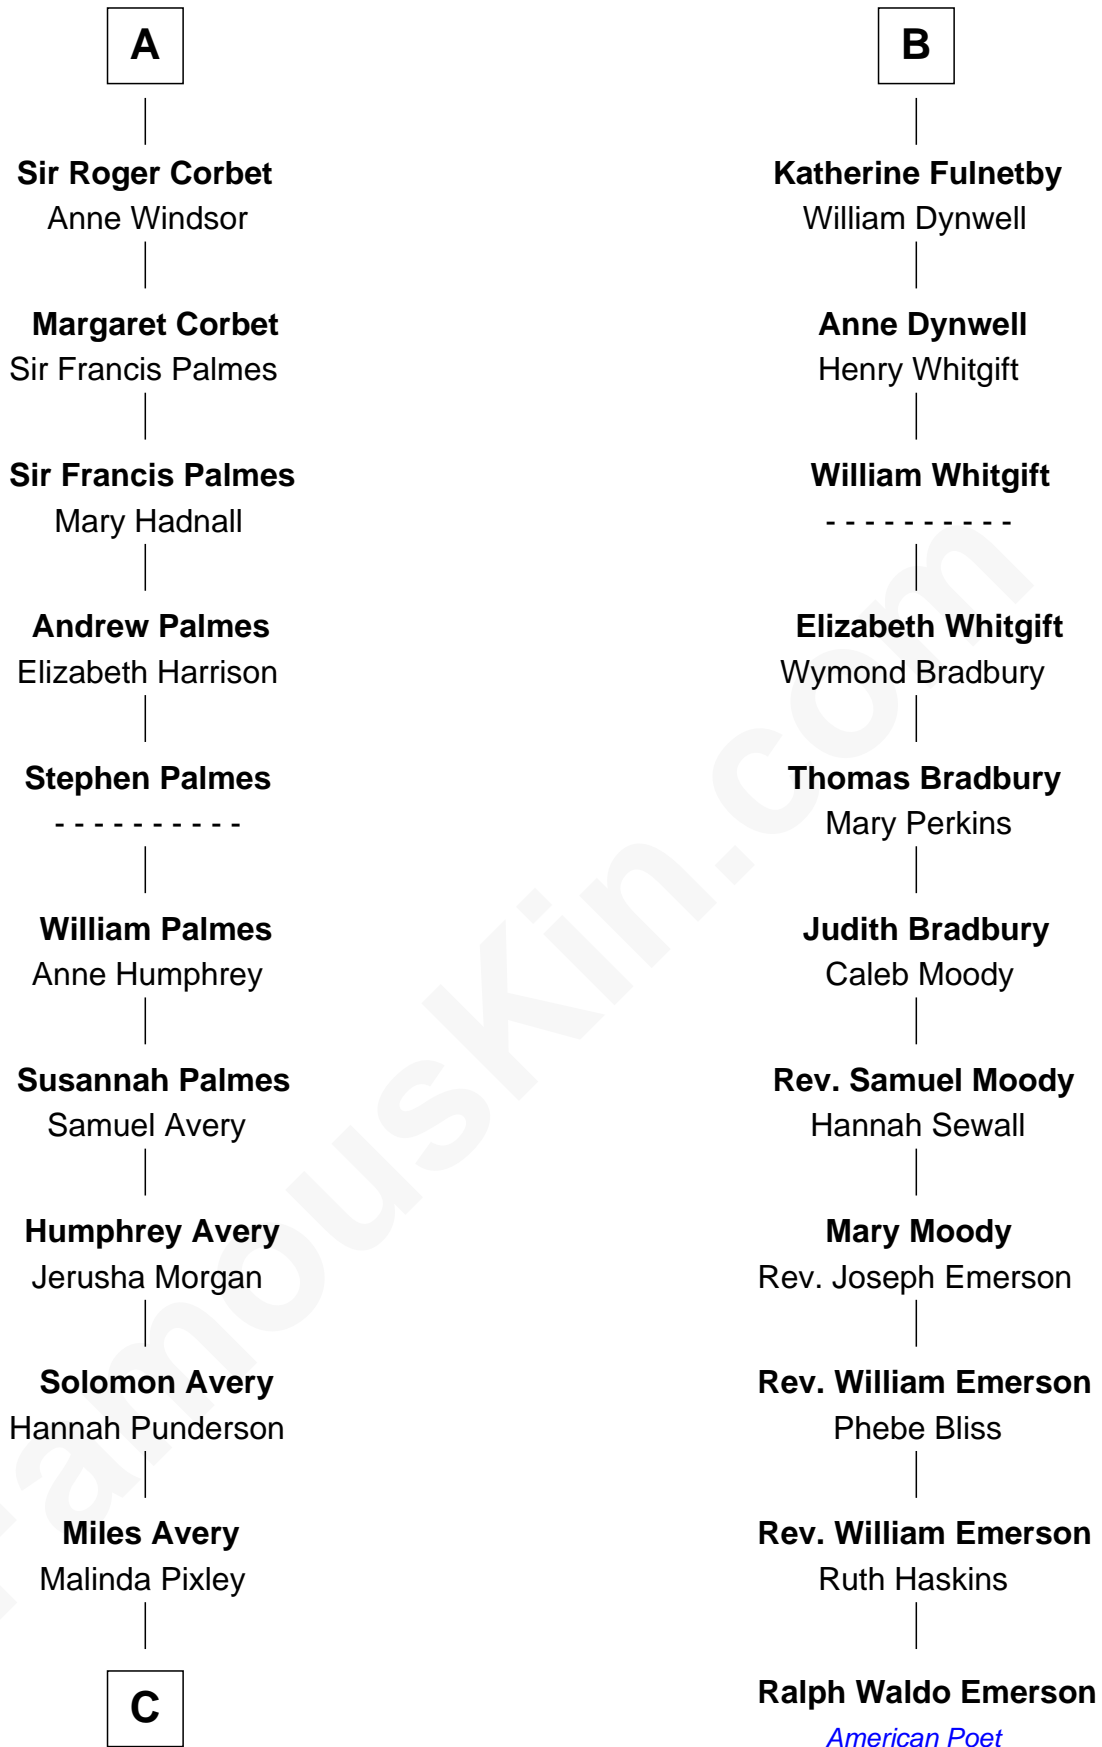

# FamousKin.com Relationship Chart of

**Nelson Rockefeller**

*41st U.S. Vice-President*

17th cousin 4 times removed of

**Ralph Waldo Emerson**

*American Poet*

**Bartholomew de Badlesmere**

Margaret de Clare

**Elizabeth Butler**

John Talbot

**Ann Talbot**

Sir Henry Vernon

**Elizabeth Vernon**

Sir Robert Corbet

**A**

**Margery de Badlesmere**

Sir William de Ros

**Maud de Roos**

John de Welles

**John de Welles**

Eleanor de Mowbray

**Eudo de Welles**

Maud de Greystoke

**Sir Lionel de Welles**

Joan de Waterton

**Margaret de Welles**

Sir Thomas Dymoke

**Jane Dymoke**

John Fulnetby

**B**

**C**

—  
**Lucy Avery**