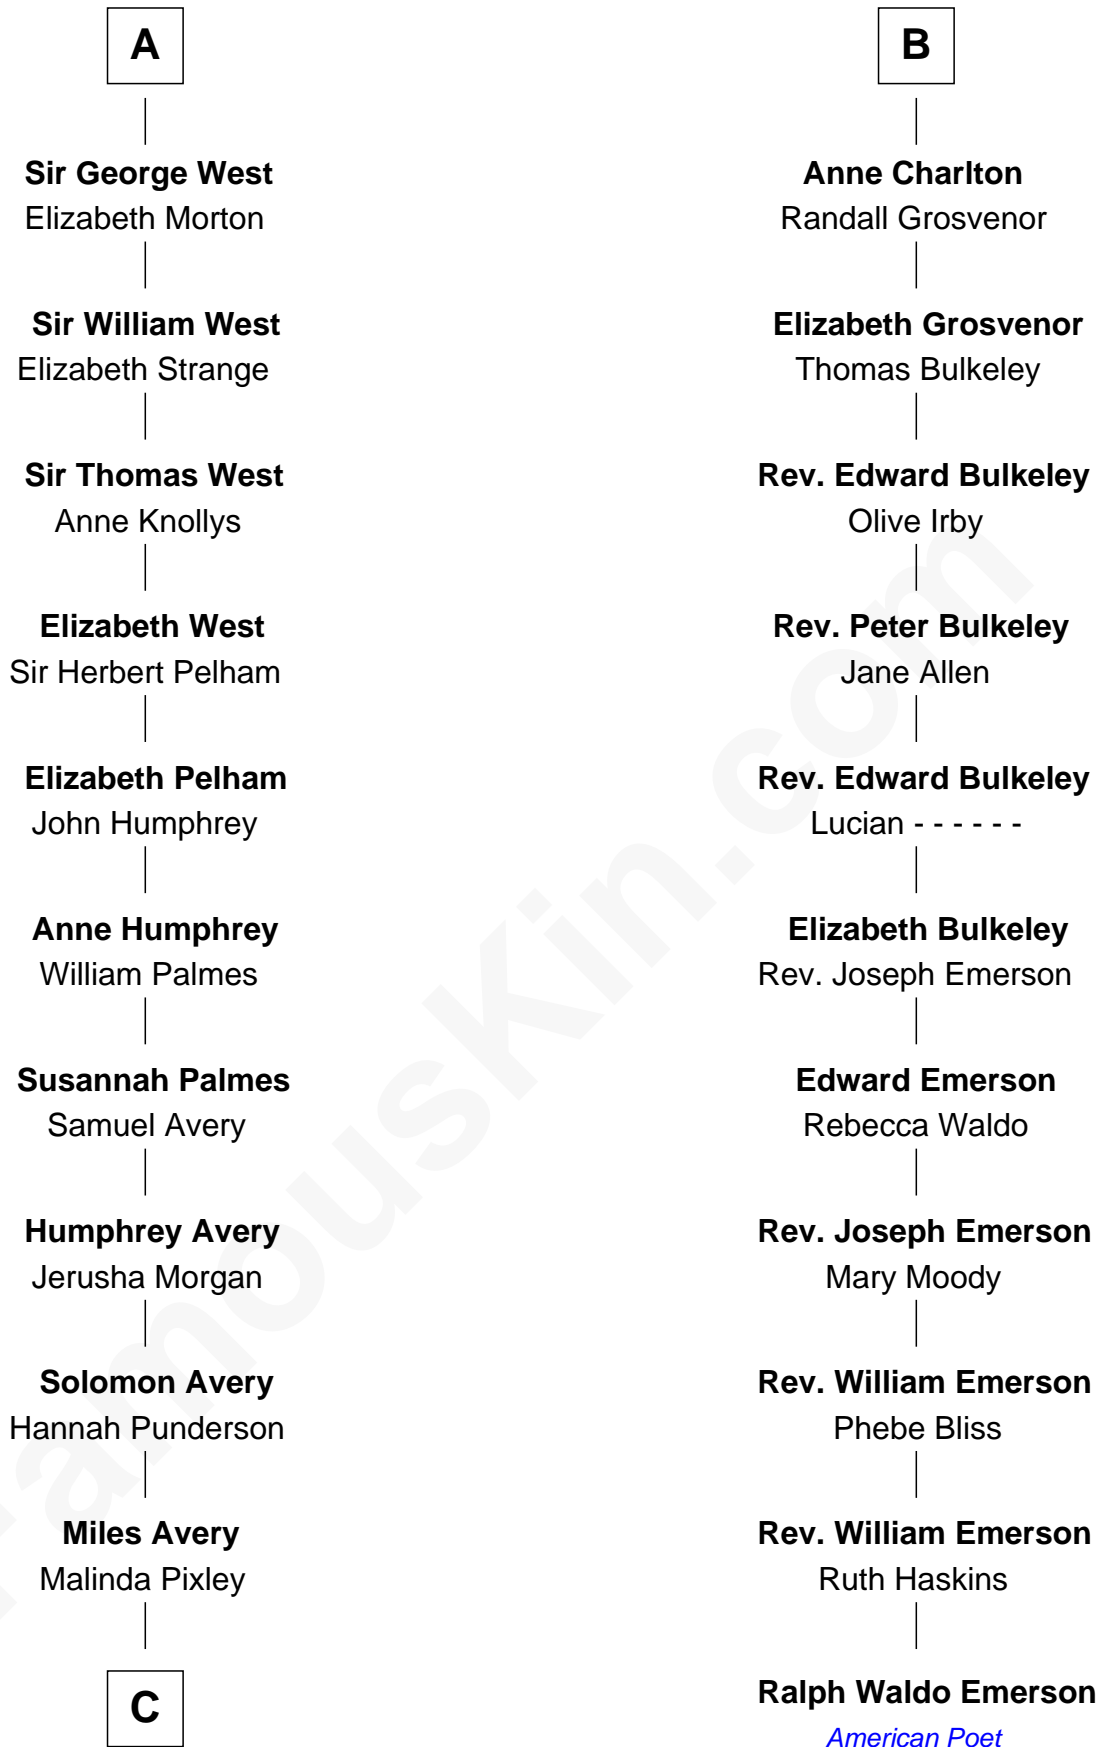

FamousKin.com

Relationship Chart of

Nelson Rockefeller

41st U.S. Vice-President

17th cousin 4 times removed of

Ralph Waldo Emerson

American Poet

Sir Alan la Zouche

Eleanor de Segrave

Maude la Zouche
Sir Robert de Holland

Margaret de Holland
Sir John de la Warre

Roger de la Warre
Eleanor Mowbray

Joan de la Warre
Sir Thomas West

Sir Reynold West
Margaret Thorley

Sir Richard West
Katherine Hungerford

Sir Thomas West
Eleanor Copley

A

Elena Zouche
Alan de Charlton

Alan de Charlton
Margery FitzAer

Thomas de Charlton

Anna de Charlton
William de Knightley

Thomas de Knightley de Charlton
Elizabeth Francis

Robert Charlton
Mary Corbet

Richard Charlton
Elizabeth Mainwaring

B

C

—
Lucy Avery

Godfrey Lewis Rockefeller

—
William Avery Rockefeller

Eliza Davison

—
John Davison Rockefeller