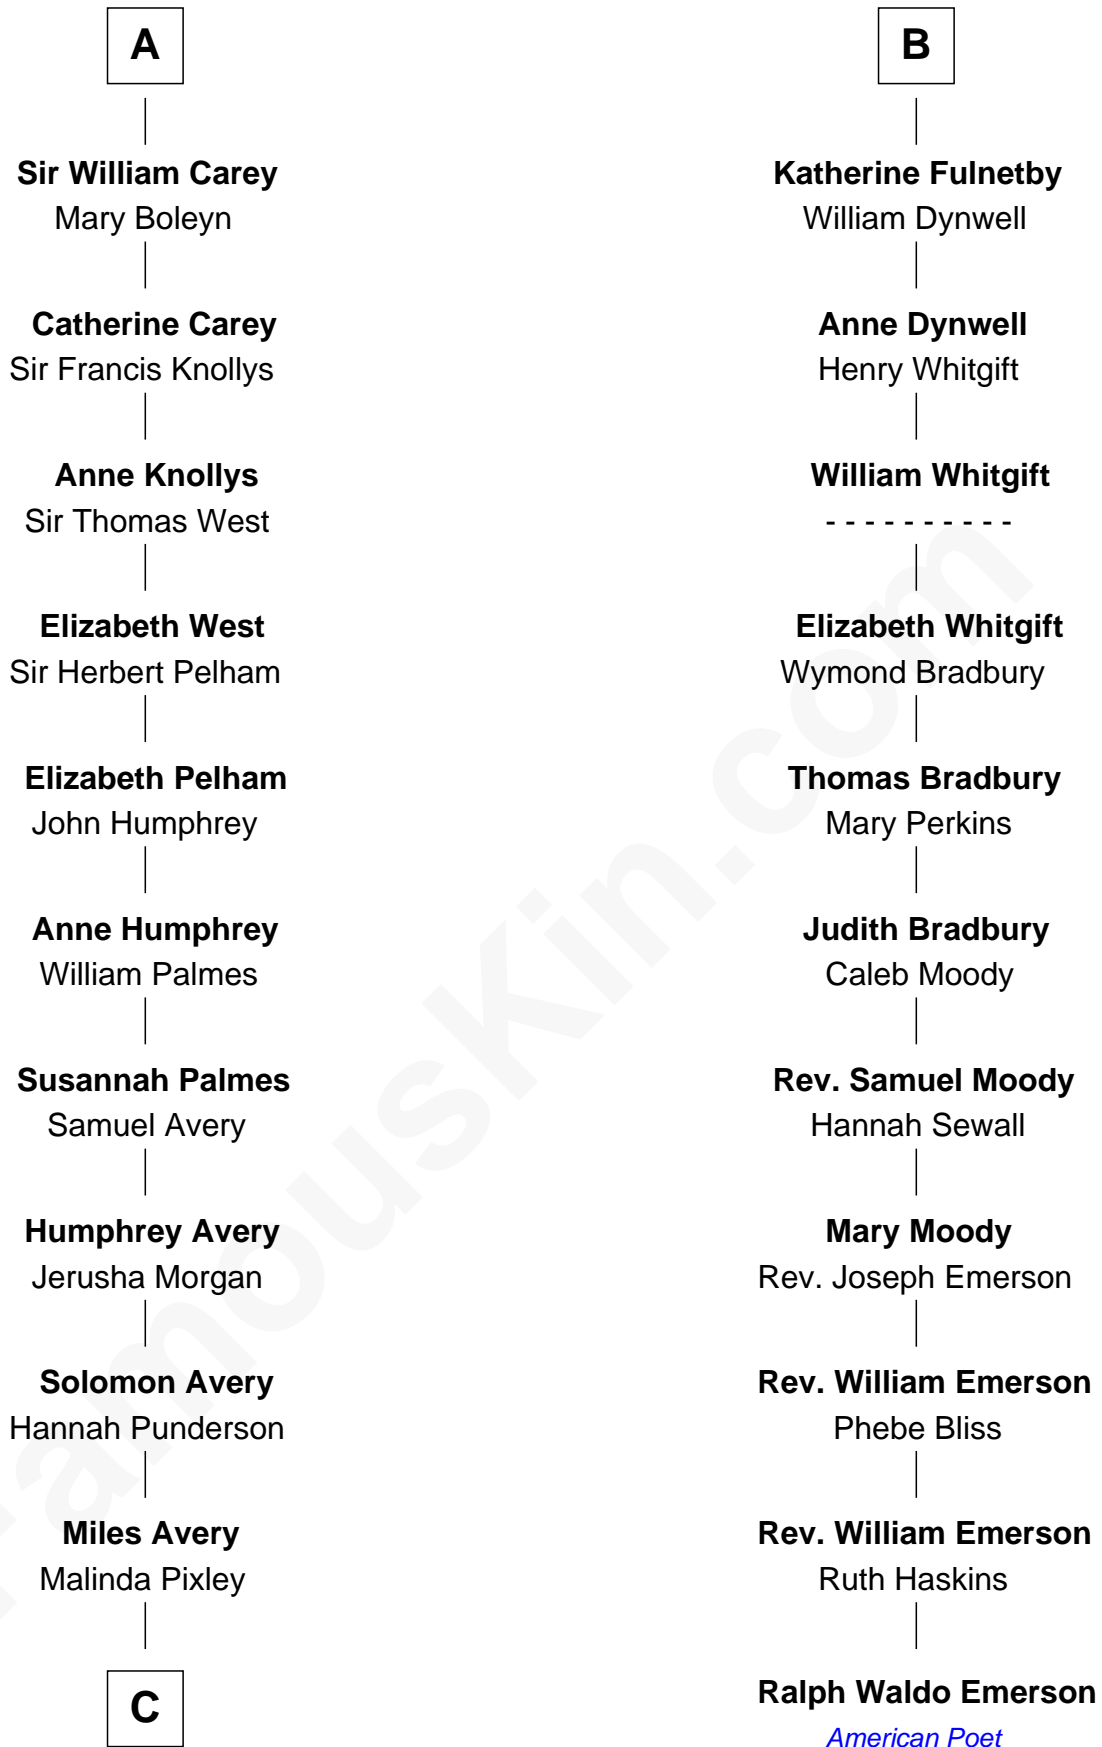

# FamousKin.com Relationship Chart of

**Nelson Rockefeller**

*41st U.S. Vice-President*

17th cousin 4 times removed of

**Ralph Waldo Emerson**

*American Poet*

**Sir Maurice de Berkeley**

Eve la Zouche

**C**

—  
**Lucy Avery**

Godfrey Lewis Rockefeller

—  
**William Avery Rockefeller**

Eliza Davison

—  
**John Davison Rockefeller**

Laura Celestia Spelman

—  
**John Davison Rockefeller**

Abby Greene Aldrich

—  
**Nelson Rockefeller**

*41st U.S. Vice-President*

FamousKin.com