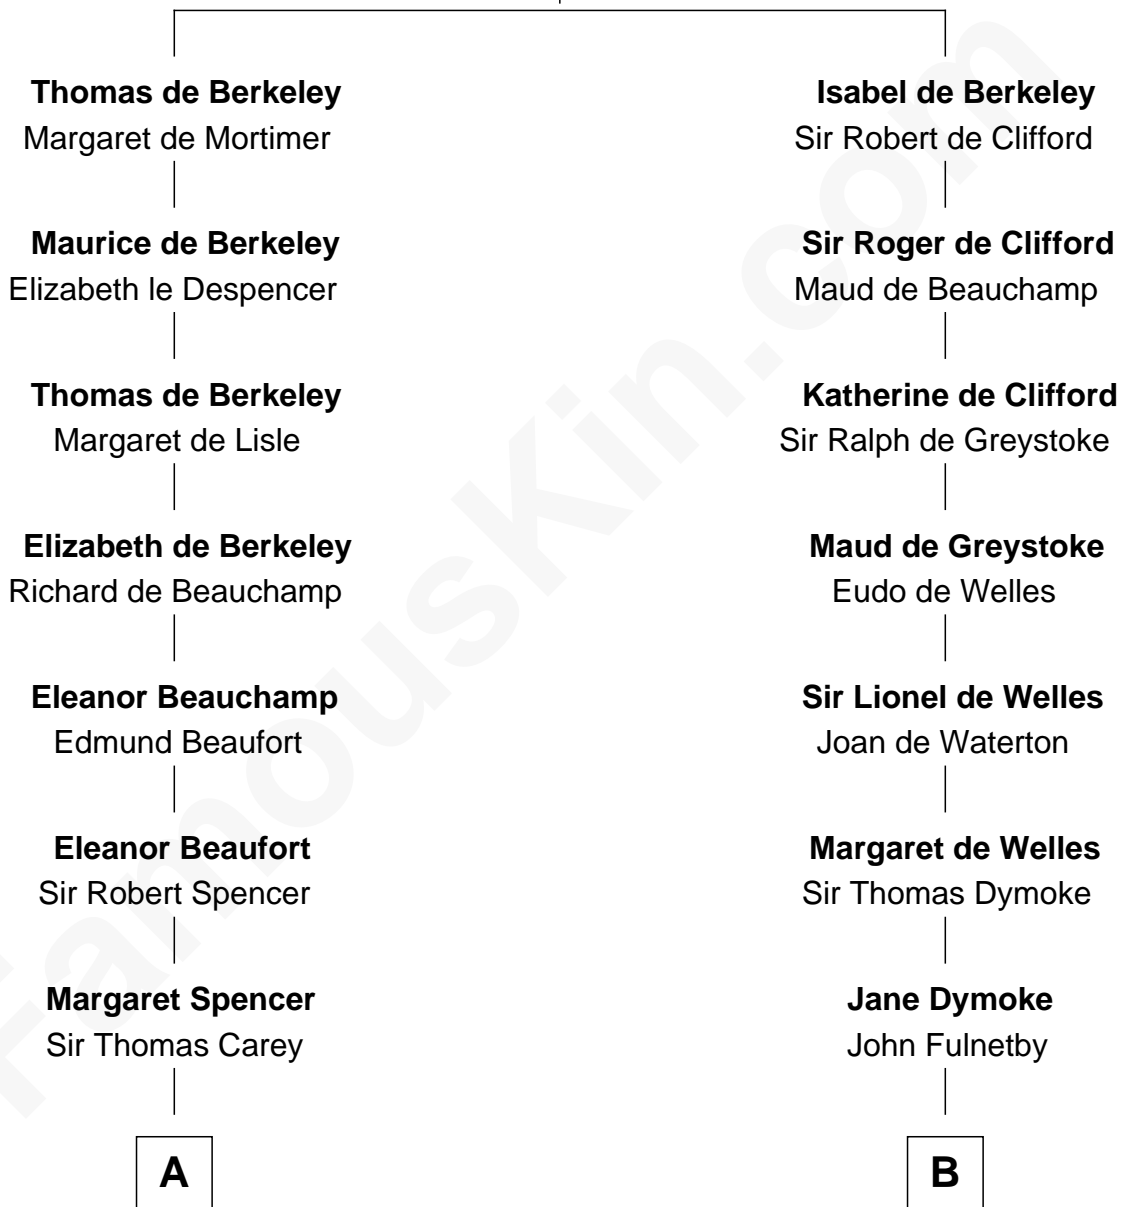

# FamousKin.com Relationship Chart of

**Nelson Rockefeller**

*41st U.S. Vice-President*

17th cousin 4 times removed of

**Ralph Waldo Emerson**

*American Poet*

**Sir Maurice de Berkeley**

Eve la Zouche

**C**

—  
**Lucy Avery**

Godfrey Lewis Rockefeller

—  
**William Avery Rockefeller**

Eliza Davison

—  
**John Davison Rockefeller**

Laura Celestia Spelman

—  
**John Davison Rockefeller**

Abby Greene Aldrich

—  
**Nelson Rockefeller**

*41st U.S. Vice-President*

FamousKin.com