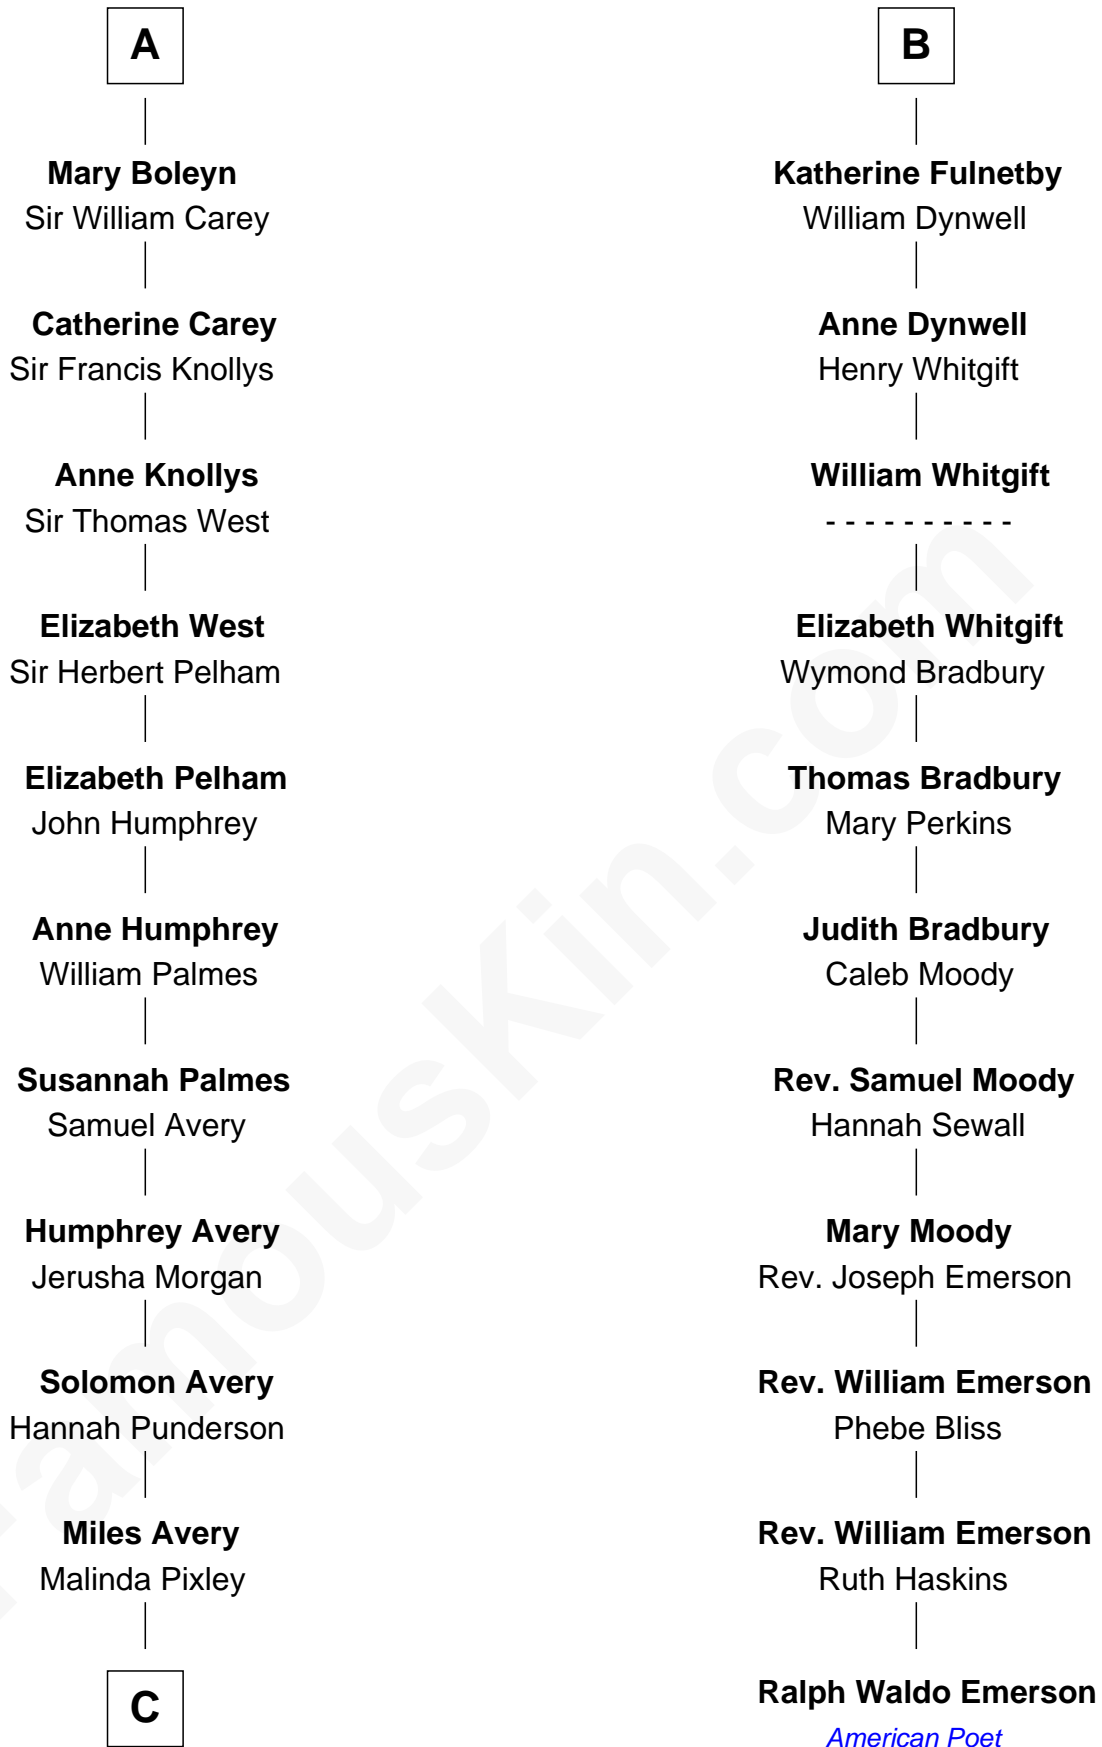

FamousKin.com Relationship Chart of

Nelson Rockefeller

41st U.S. Vice-President

17th cousin 4 times removed of

Ralph Waldo Emerson

American Poet

Thomas of Brotherton

Alice de Hales

Margaret Plantagenet

John de Segrave

Elizabeth de Segrave

John de Mowbray

Sir Thomas Mowbray

Elizabeth Fitzalan

Margaret Mowbray

Sir Robert Howard

Sir John Howard

Katherine Moleyngs

Sir Thomas Howard

Elizabeth Tilney

Elizabeth Howard

Thomas Boleyn

A

Margaret Plantagenet

Joan de Waterton

Margaret de Welles

Sir Thomas Dymoke

Jane Dymoke

John Fulnetby

B

C

—
Lucy Avery