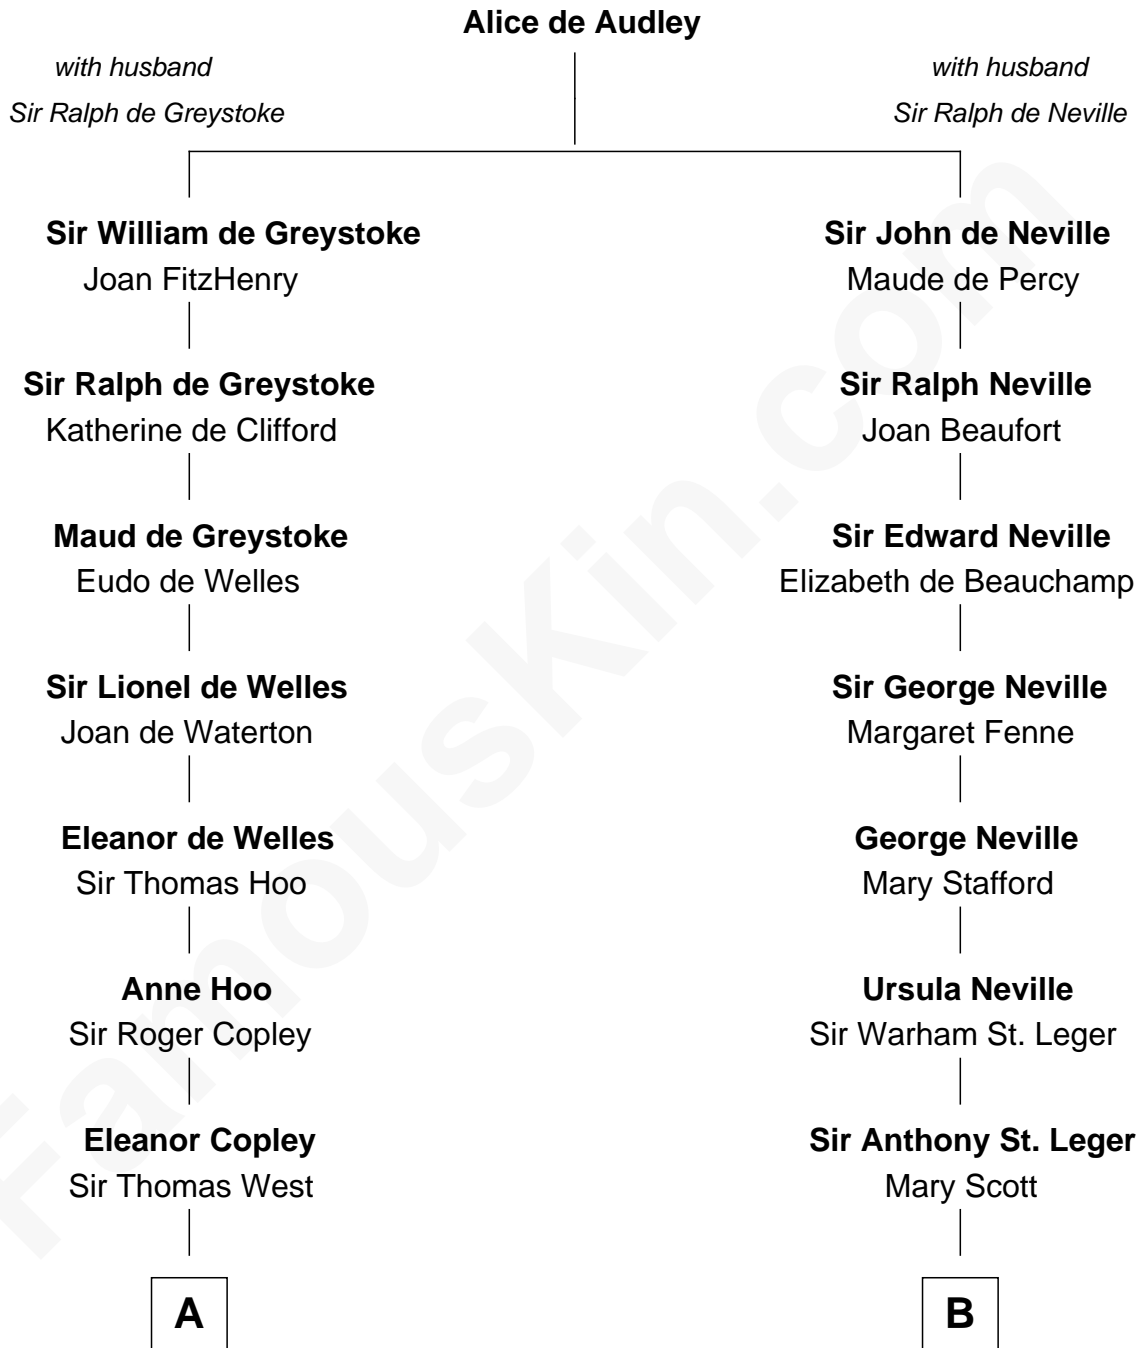

# FamousKin.com Relationship Chart of

**Nelson Rockefeller**

*41st U.S. Vice-President*

17th cousin 4 times removed of

**Admiral Richard Byrd**

*Polar Explorer*

**A**

**Sir George West**  
Elizabeth Morton

**Sir William West**  
Elizabeth Strange

**Sir Thomas West**  
Anne Knollys

**Elizabeth West**  
Sir Herbert Pelham

**Elizabeth Pelham**  
John Humphrey

**Anne Humphrey**  
William Palmes

**Susannah Palmes**  
Samuel Avery