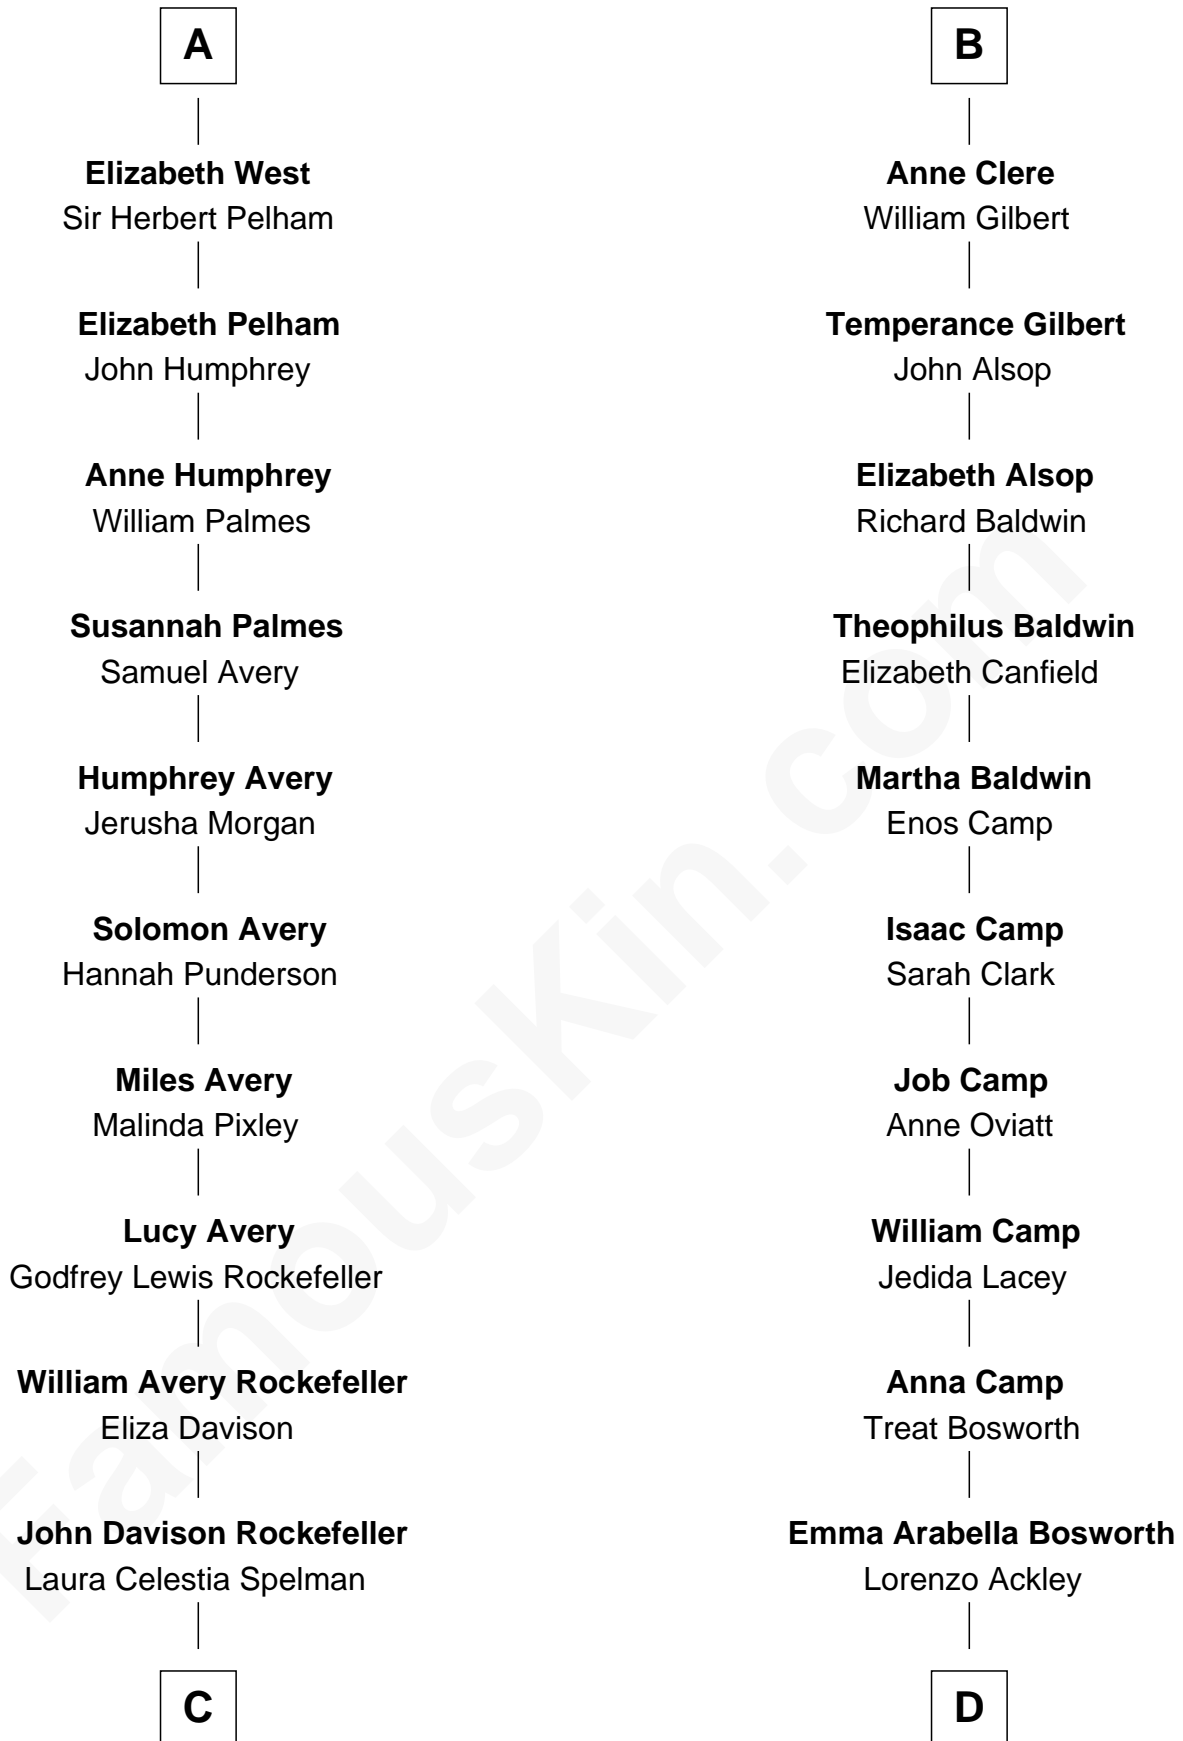

FamousKin.com Relationship Chart of

Nelson Rockefeller
41st U.S. Vice-President

18th cousin 3 times removed of

Sydney Biddle Barrows
Mayflower Madam

Sir Michael de la Pole
Katherine Wingfield

C

John Davison Rockefeller

Abby Greene Aldrich

Nelson Rockefeller

41st U.S. Vice-President

D

Helen Eva Ackley

William Gildersleeve Parke

Elizabeth Parke

Percy Ballantine

John Boyd Ballantine

Anne L. Crawford

Jeannette Ballantine

Donald Byers Barrows

Sydney Biddle Barrows

Mayflower Madam

FamousKin.com