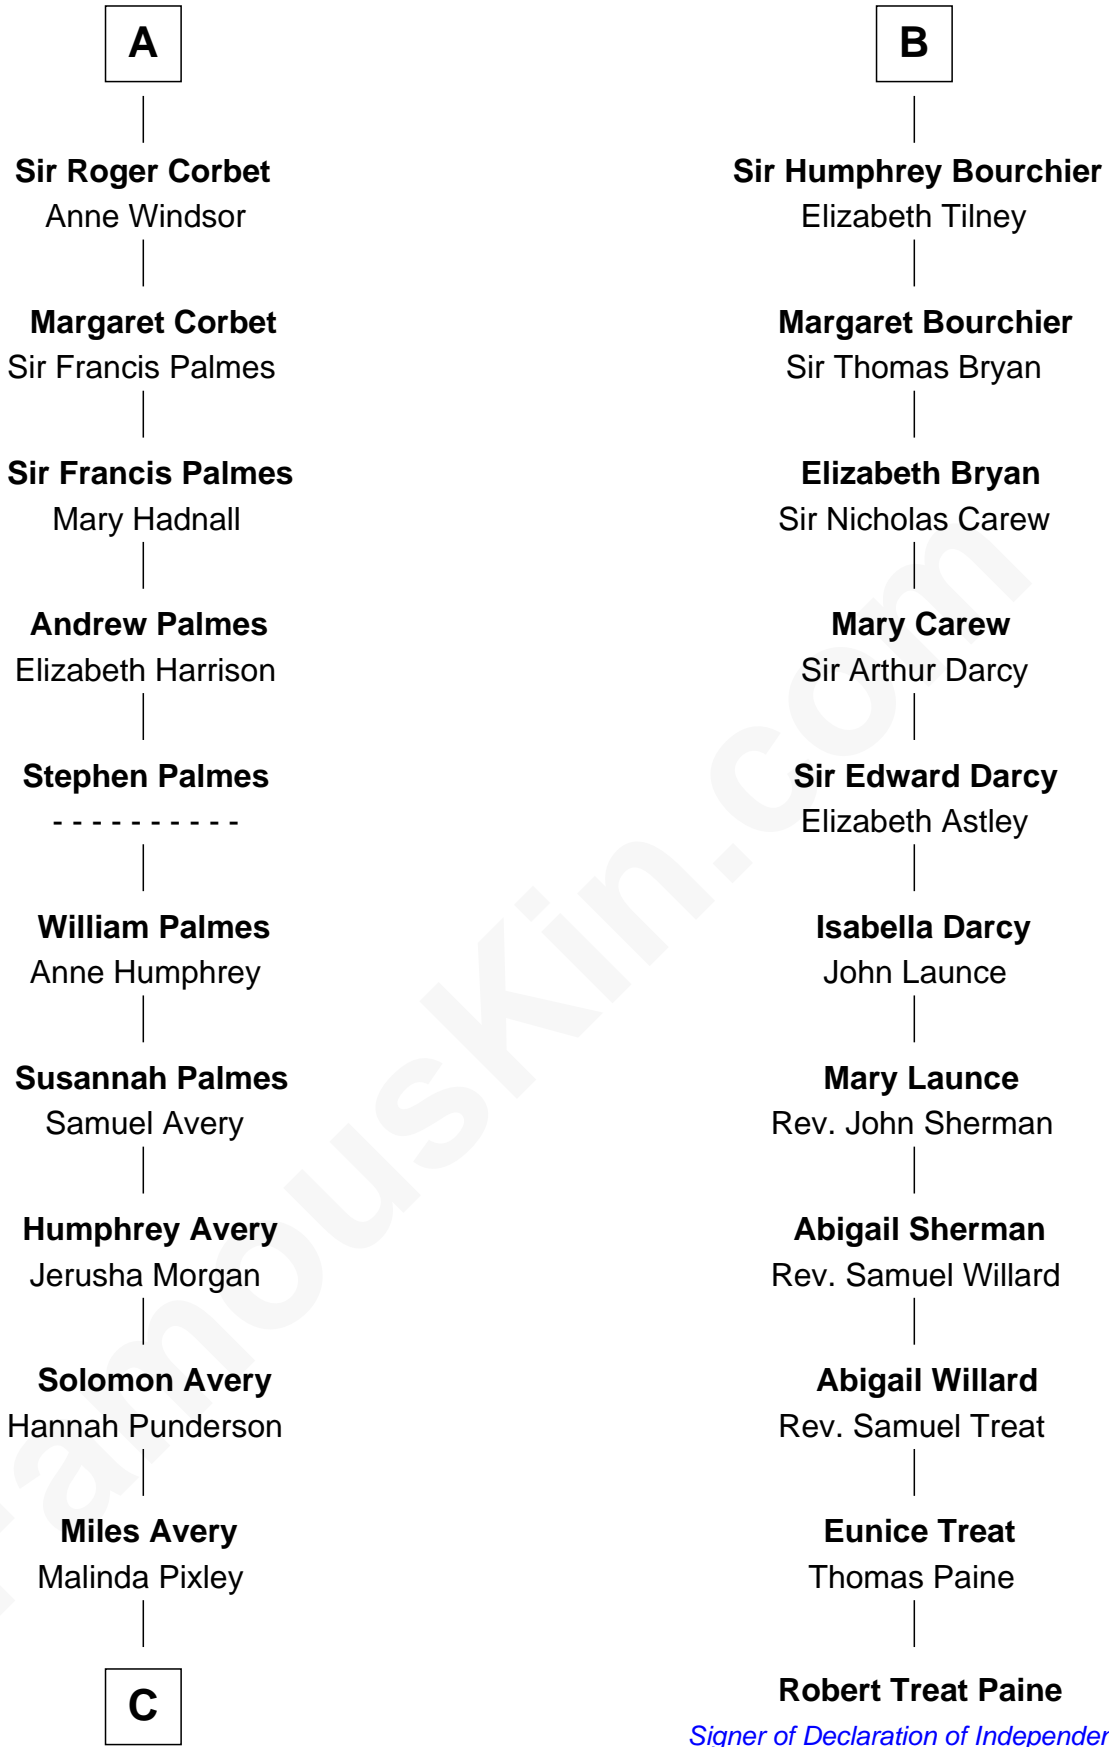

FamousKin.com Relationship Chart of

Nelson Rockefeller

41st U.S. Vice-President

17th cousin 4 times removed of

Robert Treat Paine

Signer of the Declaration of Independence

C

—
Lucy Avery

Godfrey Lewis Rockefeller

—
William Avery Rockefeller

Eliza Davison

—
John Davison Rockefeller

Laura Celestia Spelman

—
John Davison Rockefeller

Abby Greene Aldrich

—
Nelson Rockefeller

41st U.S. Vice-President

FamousKin.com