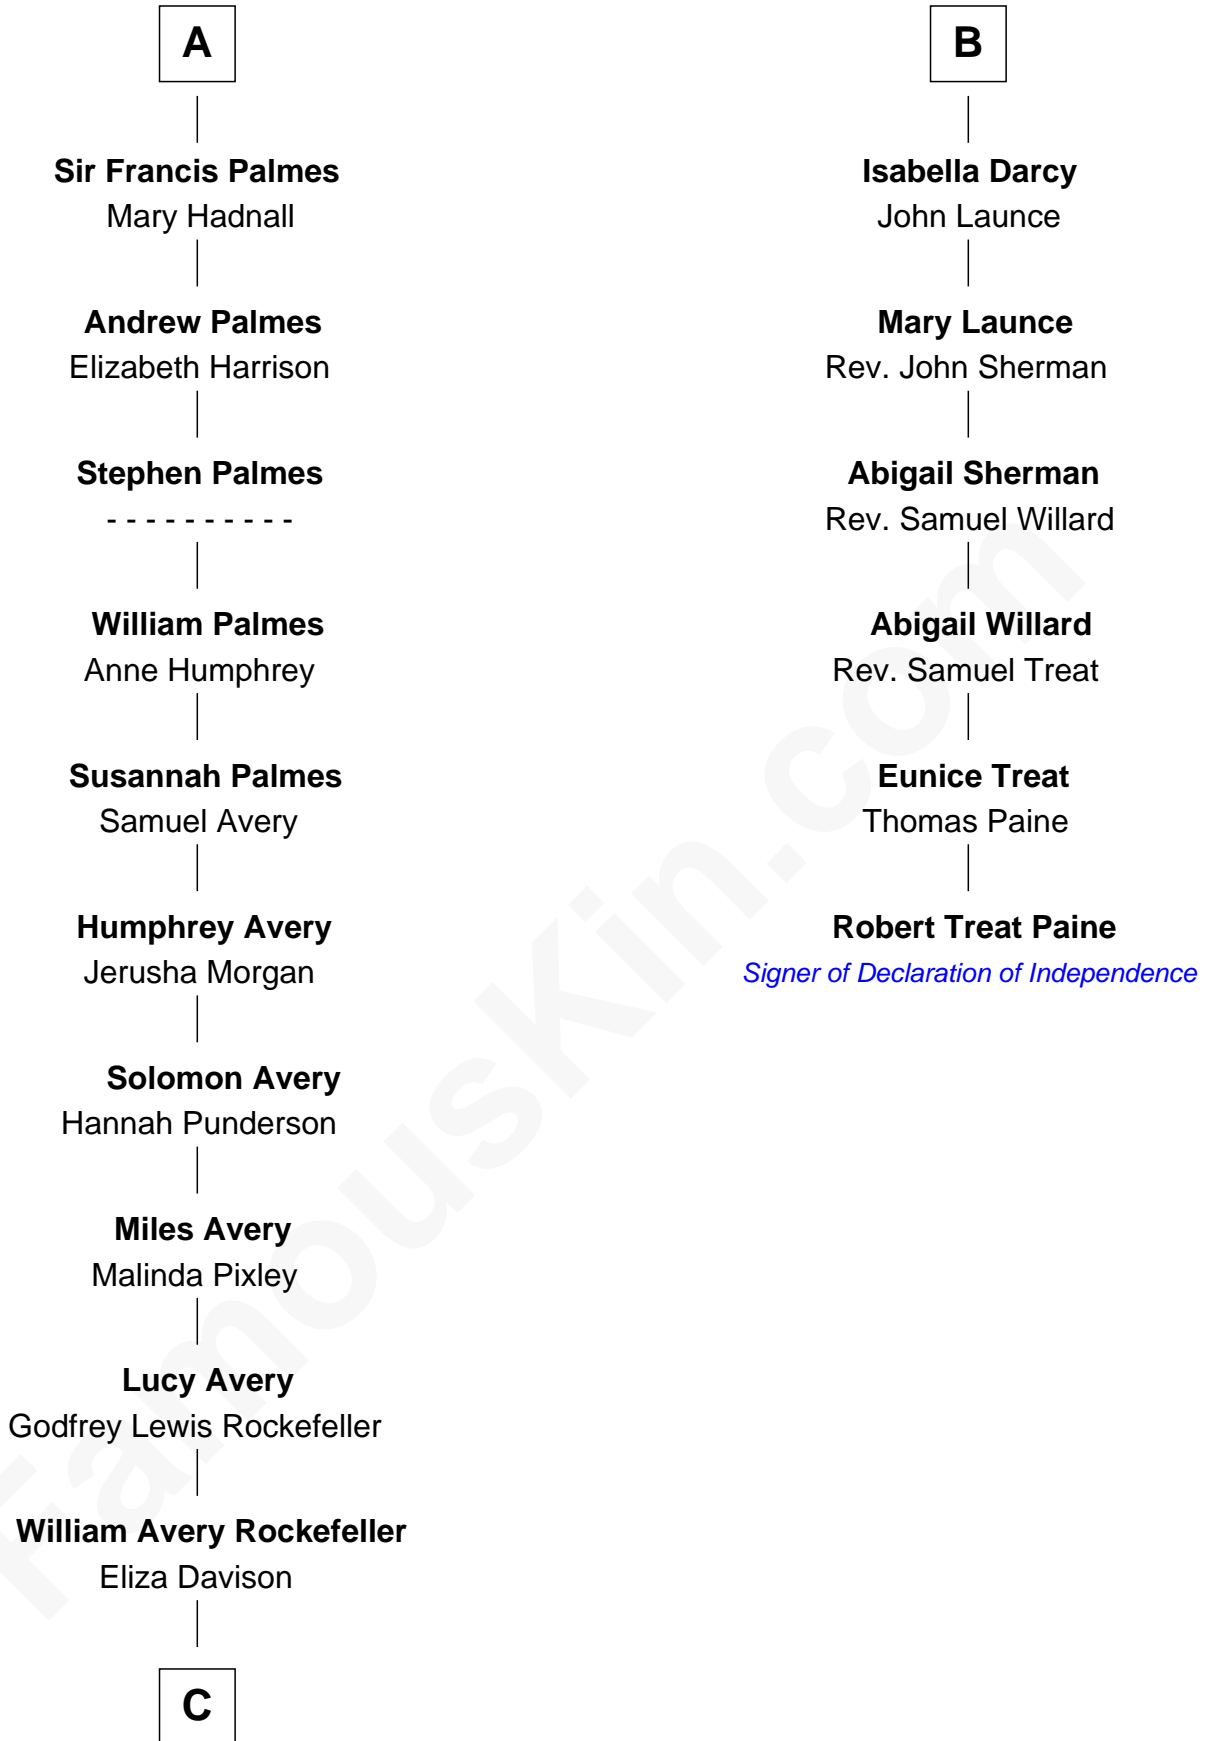

FamousKin.com Relationship Chart of

Nelson Rockefeller

41st U.S. Vice-President

12th cousin 7 times removed of

Robert Treat Paine

Signer of the Declaration of Independence

John de Welles

Maud de Roos

Anne de Welles

James Butler

James Butler

Joan Beauchamp

Elizabeth Butler

John Talbot

Ann Talbot

Sir Henry Vernon

Dowsabel Tempest

Sir Arthur Darcy

Mary Carew

Sir Edward Darcy

Elizabeth Astley

B

C

John Davison Rockefeller

Laura Celestia Spelman

John Davison Rockefeller

Abby Greene Aldrich

Nelson Rockefeller

41st U.S. Vice-President

FamousKin.com