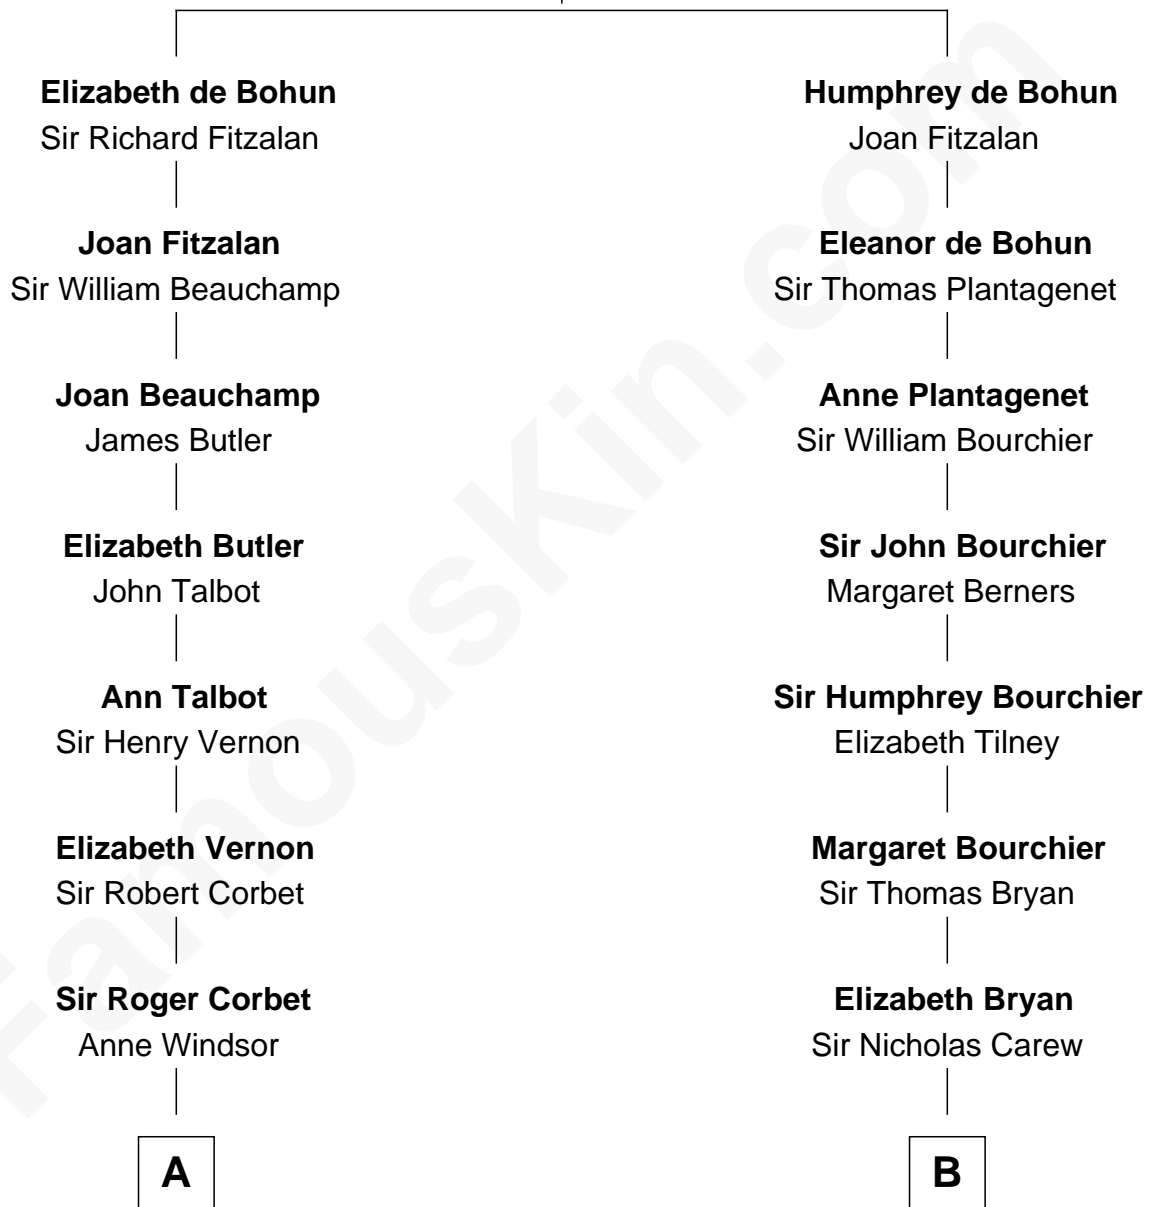

# FamousKin.com Relationship Chart of

**Nelson Rockefeller**

*41st U.S. Vice-President*

14th cousin 6 times removed of

**Robert Treat Paine**

*Signer of the Declaration of Independence*

**Sir William de Bohun**  
Elizabeth de Badlesmere

**C**

|  
**William Avery Rockefeller**

Eliza Davison

|  
**John Davison Rockefeller**

Laura Celestia Spelman

|  
**John Davison Rockefeller**

Abby Greene Aldrich

|  
**Nelson Rockefeller**

*41st U.S. Vice-President*

FamousKin.com