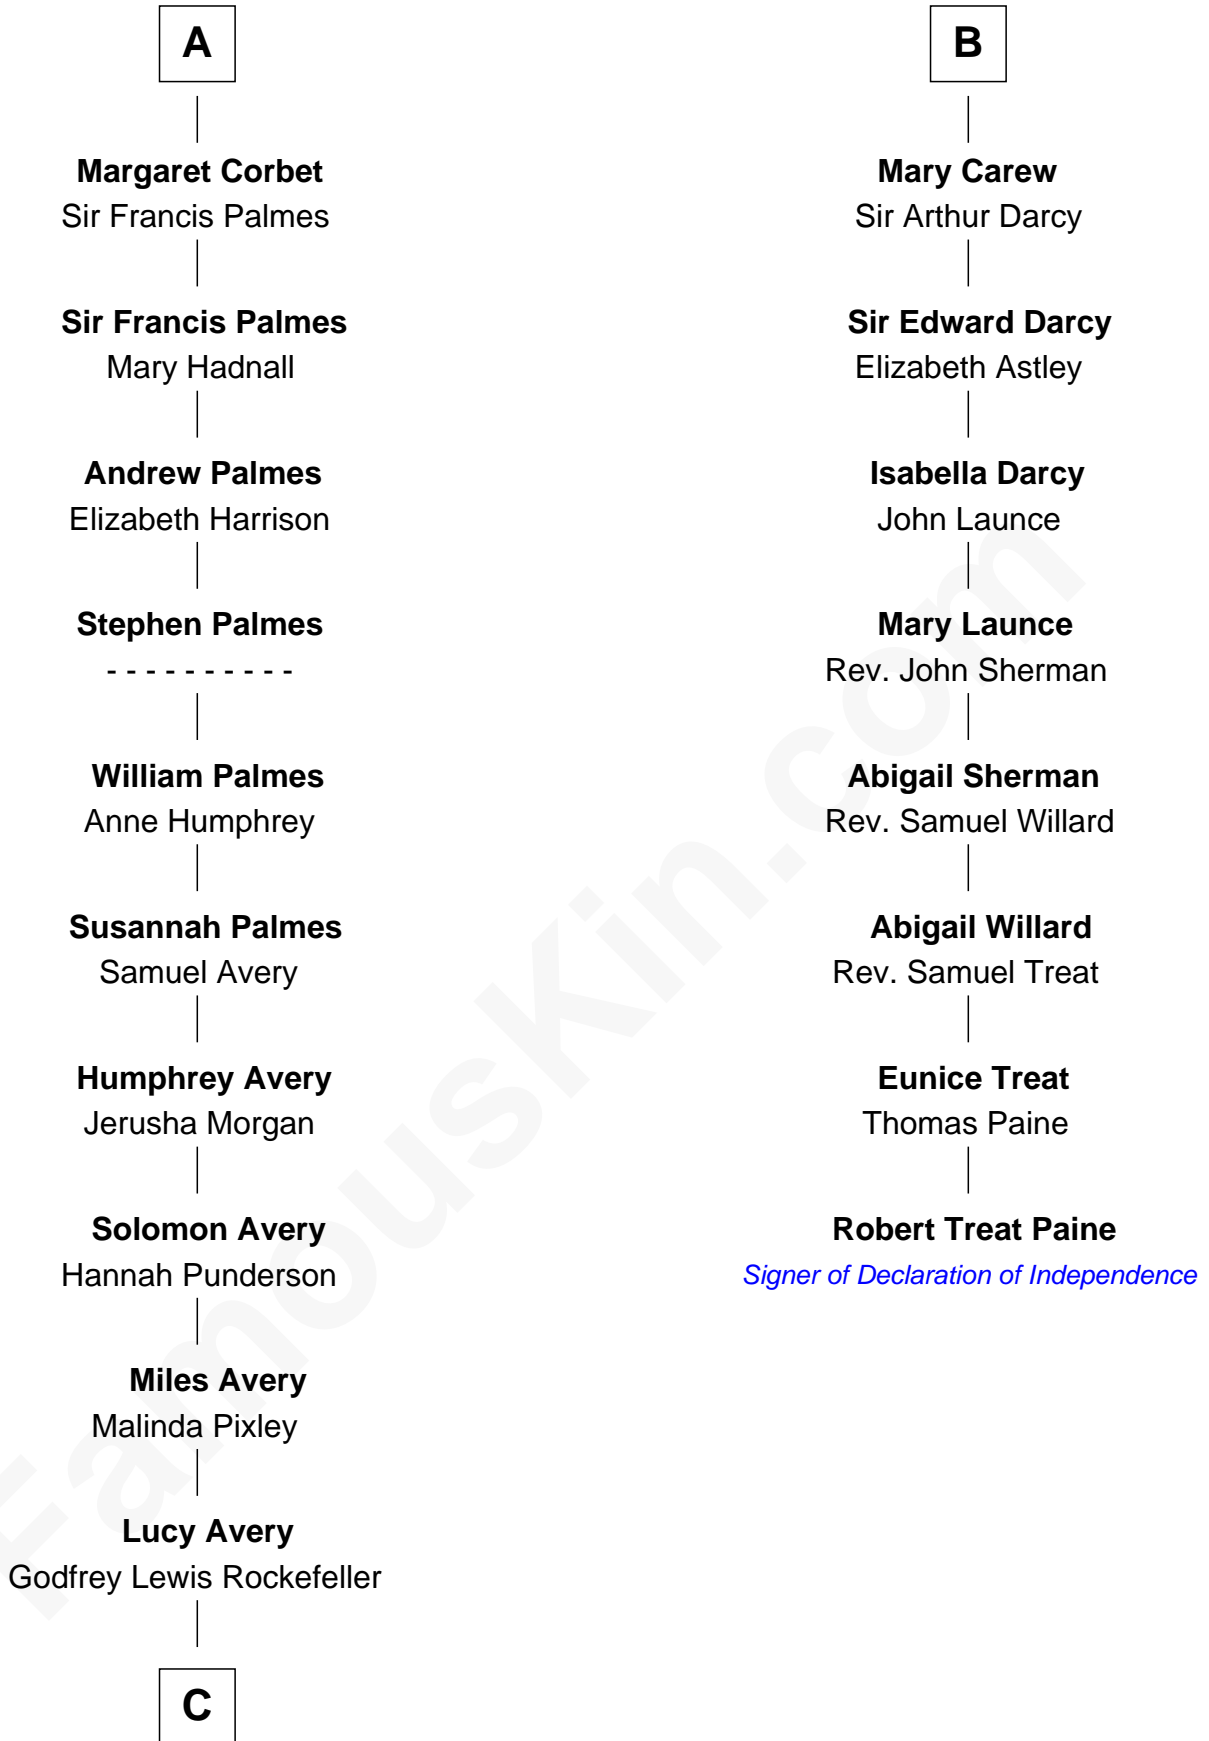

# FamousKin.com Relationship Chart of

**Nelson Rockefeller**

*41st U.S. Vice-President*

14th cousin 6 times removed of

**Robert Treat Paine**

*Signer of the Declaration of Independence*

**Sir William de Bohun**  
Elizabeth de Badlesmere

**C**

|  
**William Avery Rockefeller**

Eliza Davison

|  
**John Davison Rockefeller**

Laura Celestia Spelman

|  
**John Davison Rockefeller**

Abby Greene Aldrich

|  
**Nelson Rockefeller**

*41st U.S. Vice-President*

FamousKin.com