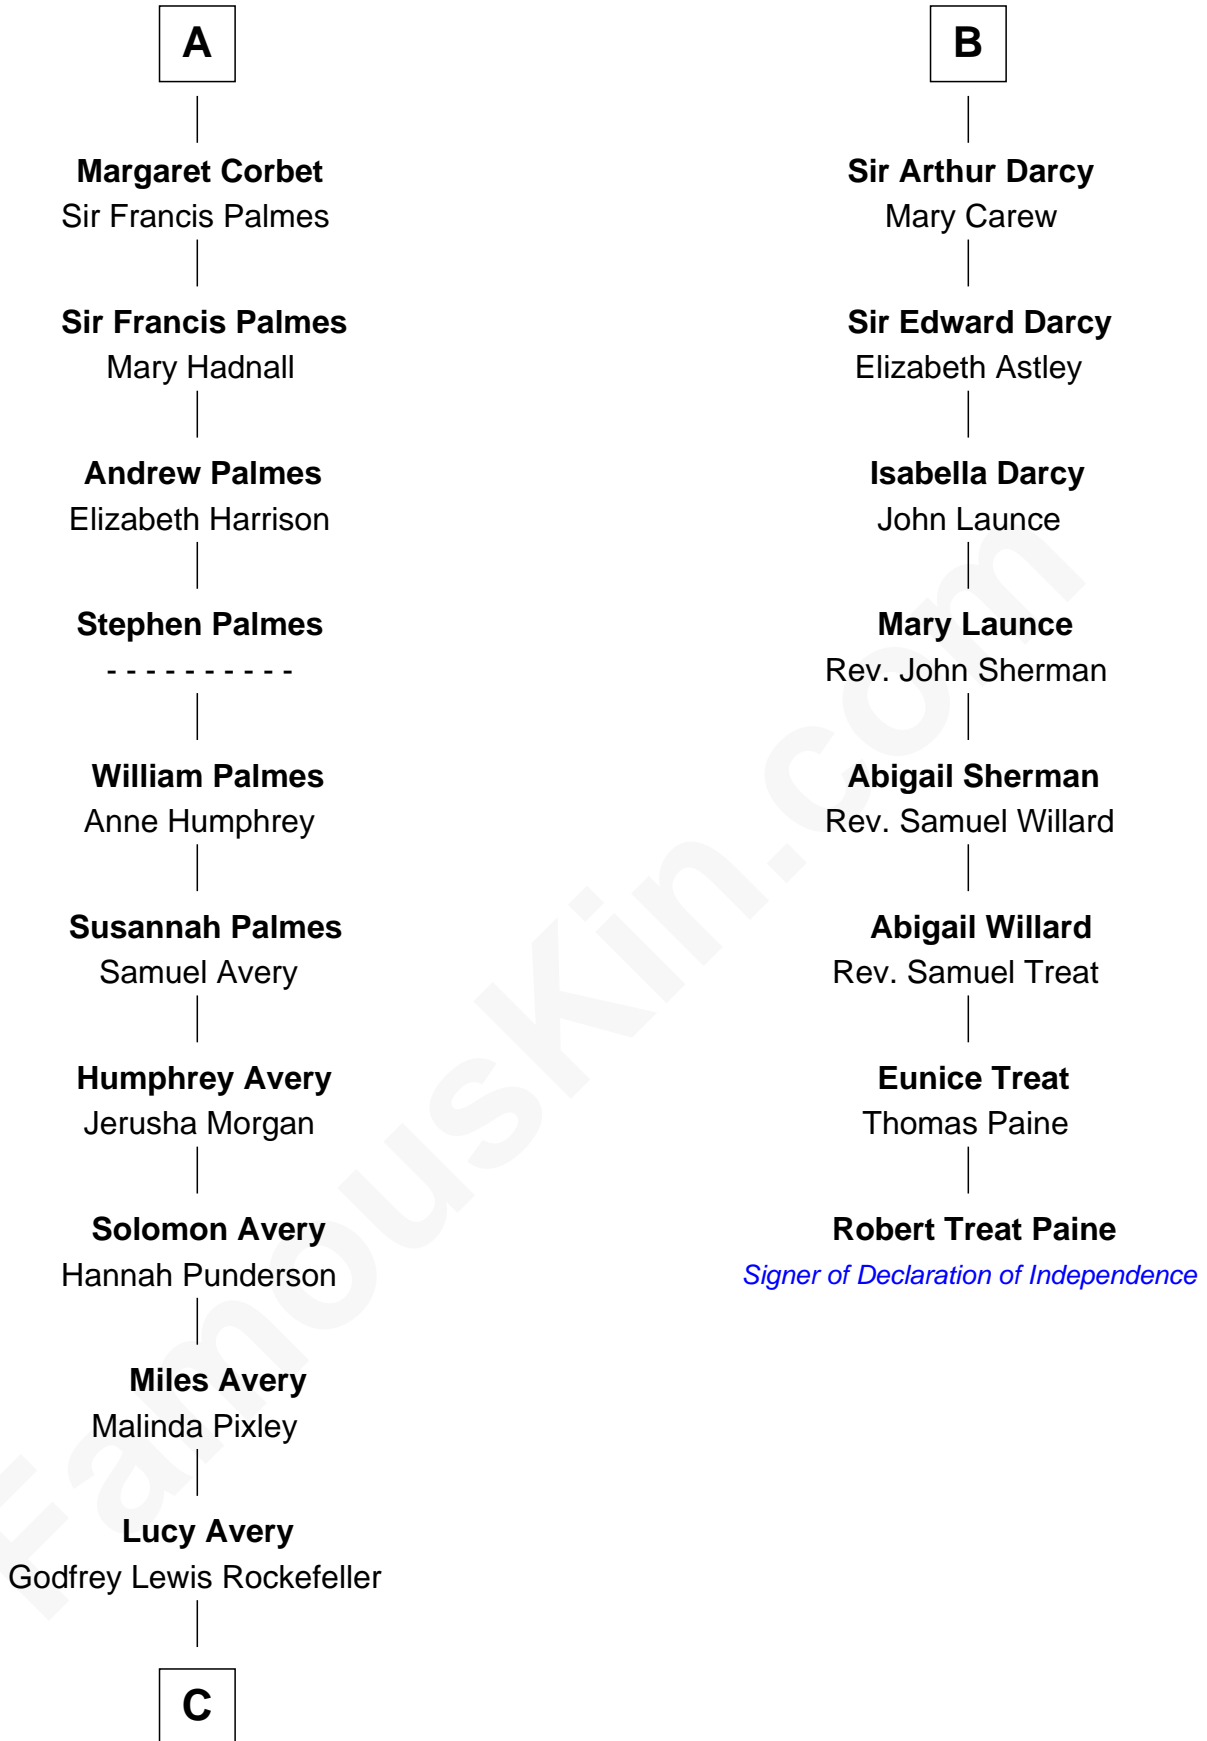

FamousKin.com Relationship Chart of

Nelson Rockefeller

41st U.S. Vice-President

14th cousin 6 times removed of

Robert Treat Paine

Signer of the Declaration of Independence

Sir James le Boteler

Eleanor de Bohun

Sir Gilbert Talbot

Elizabeth Talbot

Sir Henry de Grey

Margaret de Grey

Sir John Darcy

John Darcy

Joan de Greystoke

Richard Darcy

Eleanor Scrope

Sir William Darcy

Eupheme Langton

Sir Thomas Darcy

Dowsabel Tempest

B

C

|
William Avery Rockefeller

Eliza Davison

|
John Davison Rockefeller

Laura Celestia Spelman

|
John Davison Rockefeller

Abby Greene Aldrich

|
Nelson Rockefeller

41st U.S. Vice-President

FamousKin.com