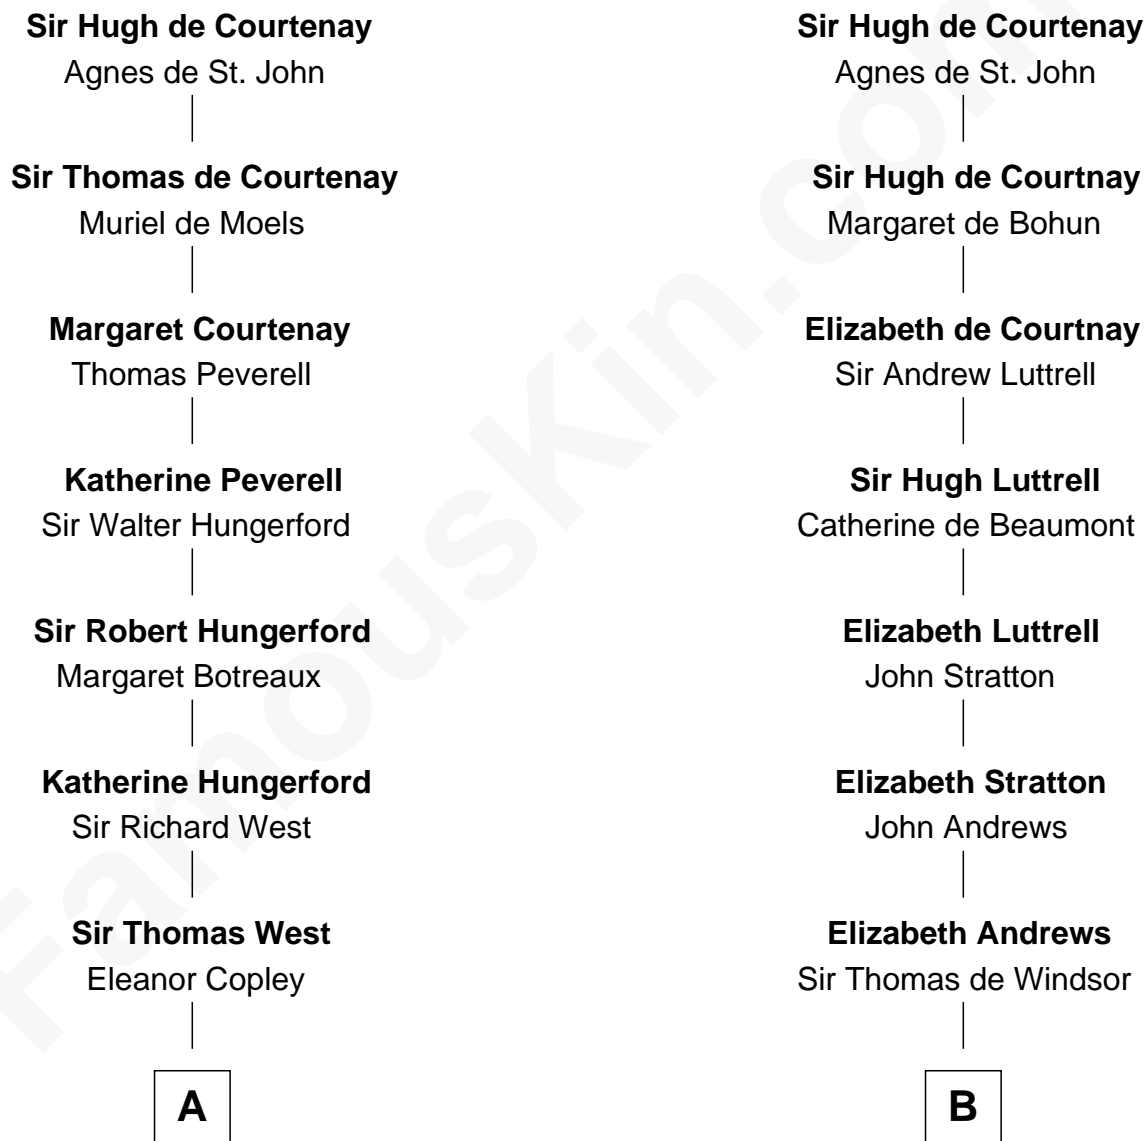

# FamousKin.com Relationship Chart of

**Nelson Rockefeller**

*41st U.S. Vice-President*

15th cousin 6 times removed of

**Thomas Nelson**

*Signer of the Declaration of Independence*

**Sir Hugh de Courtenay**

Eleanor le Despencer

**C**

—  
**Lucy Avery**

Godfrey Lewis Rockefeller

—  
**William Avery Rockefeller**

Eliza Davison

—  
**John Davison Rockefeller**

Laura Celestia Spelman

—  
**John Davison Rockefeller**

Abby Greene Aldrich

—  
**Nelson Rockefeller**

*41st U.S. Vice-President*

FamousKin.com