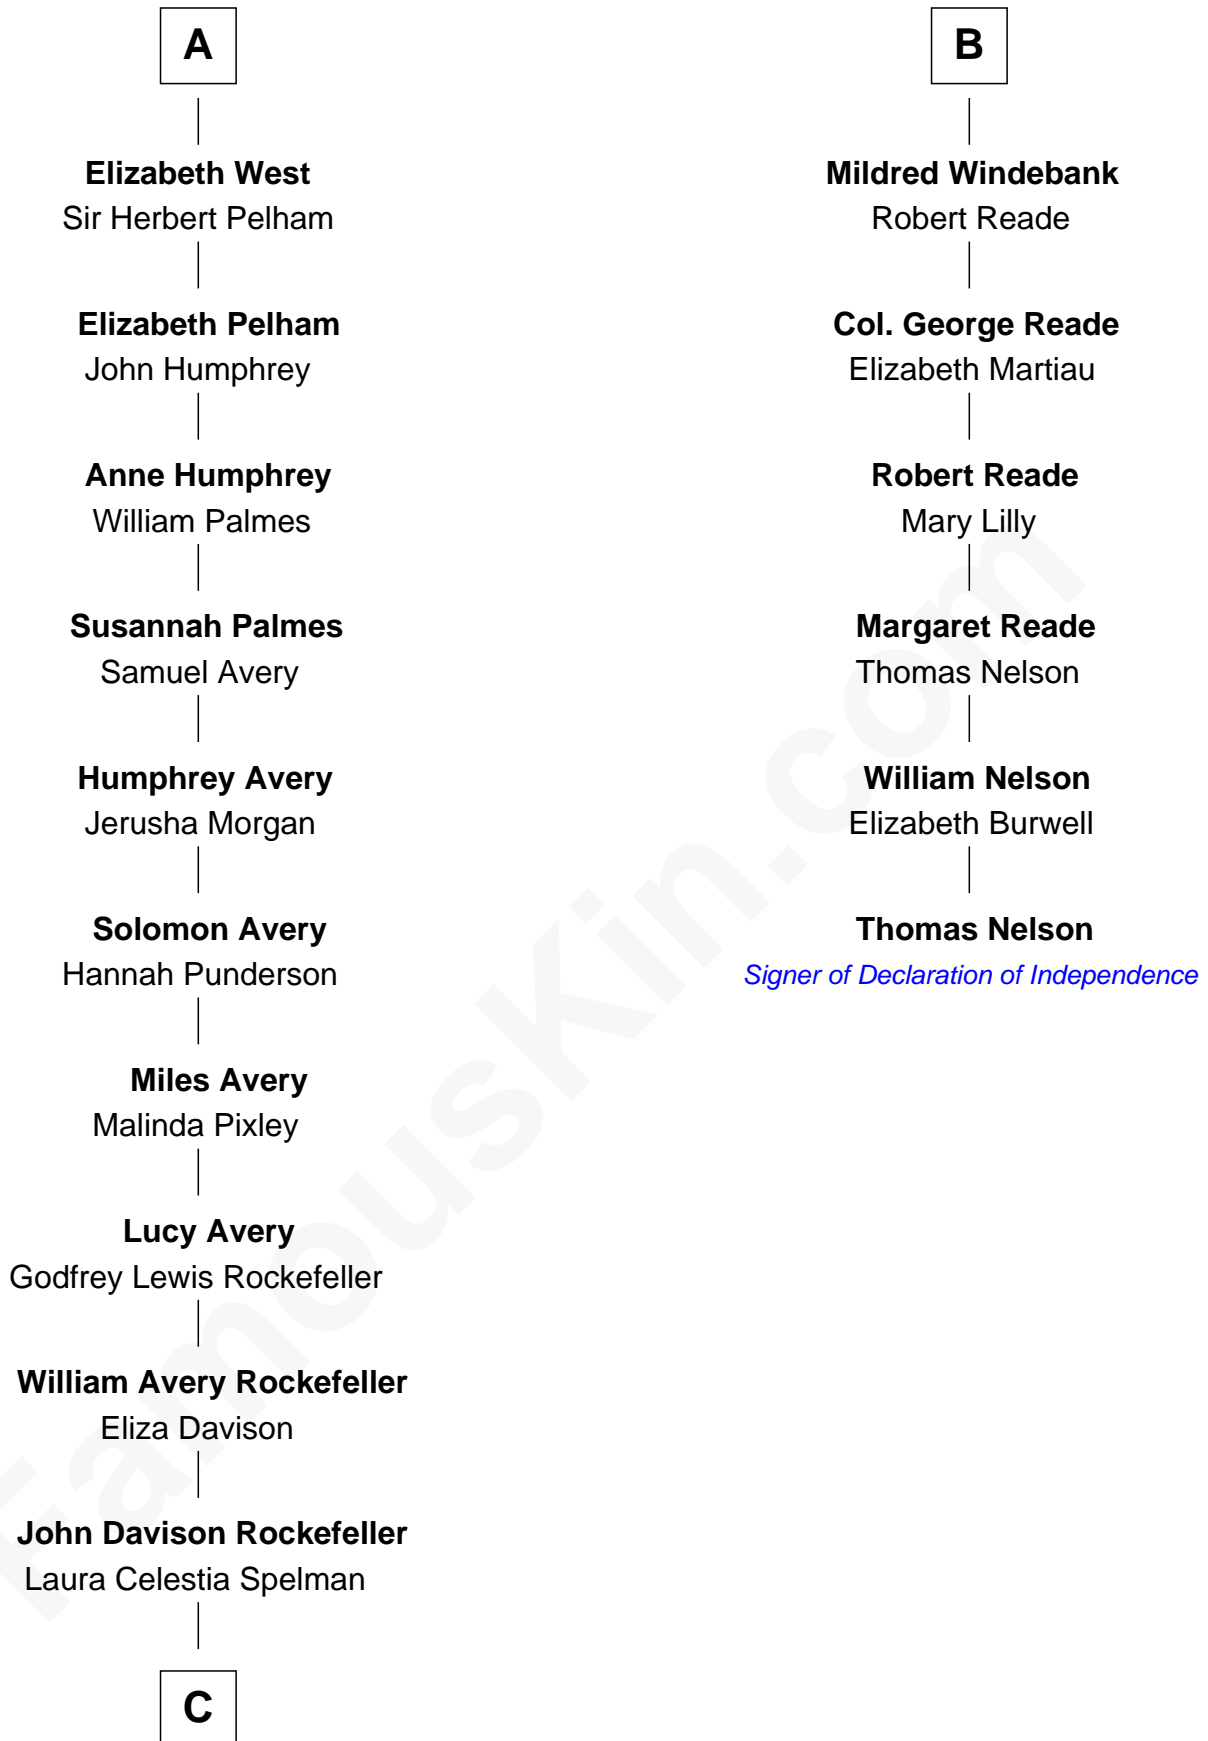

FamousKin.com Relationship Chart of

Nelson Rockefeller

41st U.S. Vice-President

12th cousin 6 times removed of

Thomas Nelson

Signer of the Declaration of Independence

John of Gaunt

Katherine Roet

Sir William Carey

Mary Boleyn

Catherine Carey

Sir Francis Knollys

Anne Knollys

Sir Thomas West

A

Joan Beaufort

Sir George Talboys

Anne Talboys

Sir Edward Dymoke

Frances Dymoke

Sir Thomas Windebank

B

C

—
John Davison Rockefeller

Abby Greene Aldrich

—
Nelson Rockefeller

41st U.S. Vice-President

FamousKin.com