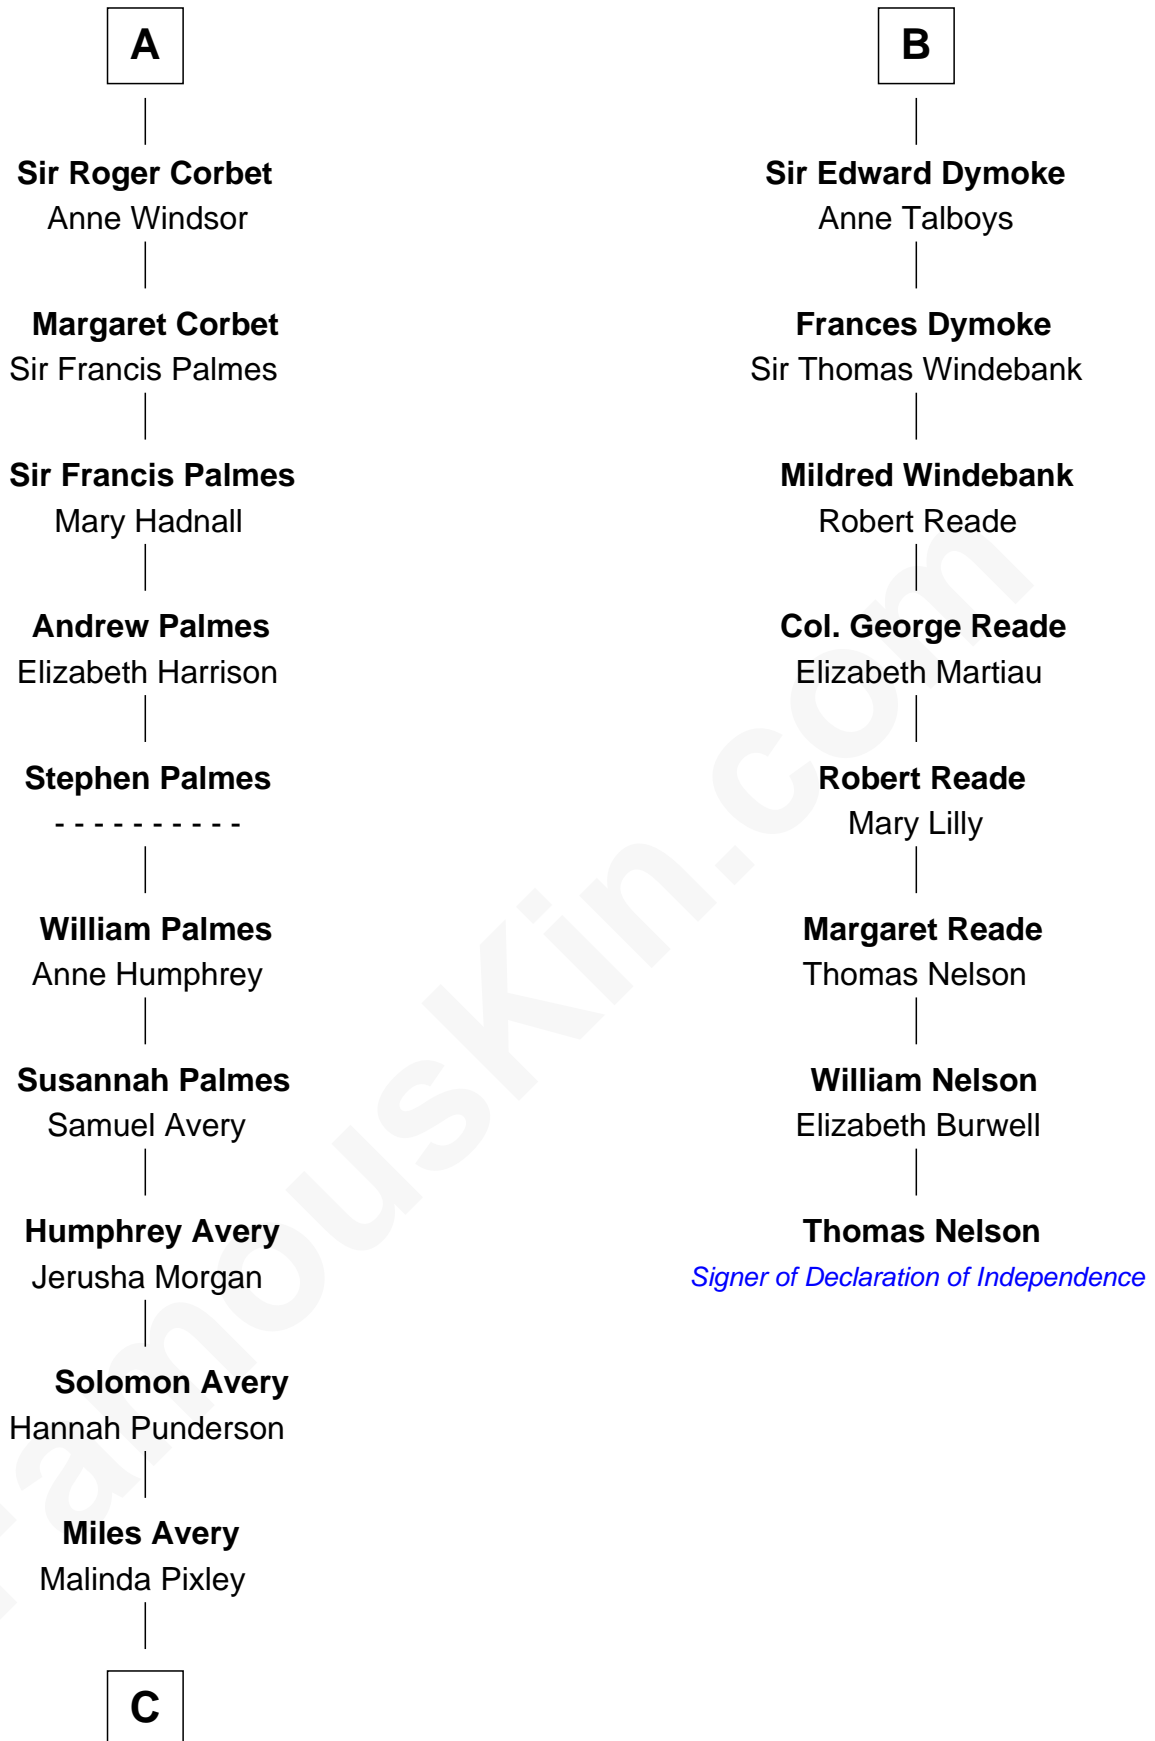

FamousKin.com Relationship Chart of

Nelson Rockefeller

41st U.S. Vice-President

14th cousin 7 times removed of

Thomas Nelson

Signer of the Declaration of Independence

William de Ros
Maude de Vaux

Sir William de Ros
Margery de Badlesmere

Maud de Roos
John de Welles

Anne de Welles
James Butler

James Butler
Joan Beauchamp

Elizabeth Butler
John Talbot

Ann Talbot
Sir Henry Vernon

Elizabeth Vernon
Sir Robert Corbet

A

Sir William de Ros
Margery de Badlesmere

Maud de Roos
John de Welles

John de Welles
Eleanor de Mowbray

Eudo de Welles
Maud de Greystoke

Sir Lionel de Welles
Joan de Waterton

Margaret de Welles
Sir Thomas Dymoke

Sir Robert Dymoke
Ann Sparrow

B

C

—
Nelson Rockefeller

41st U.S. Vice-President

FamousKin.com