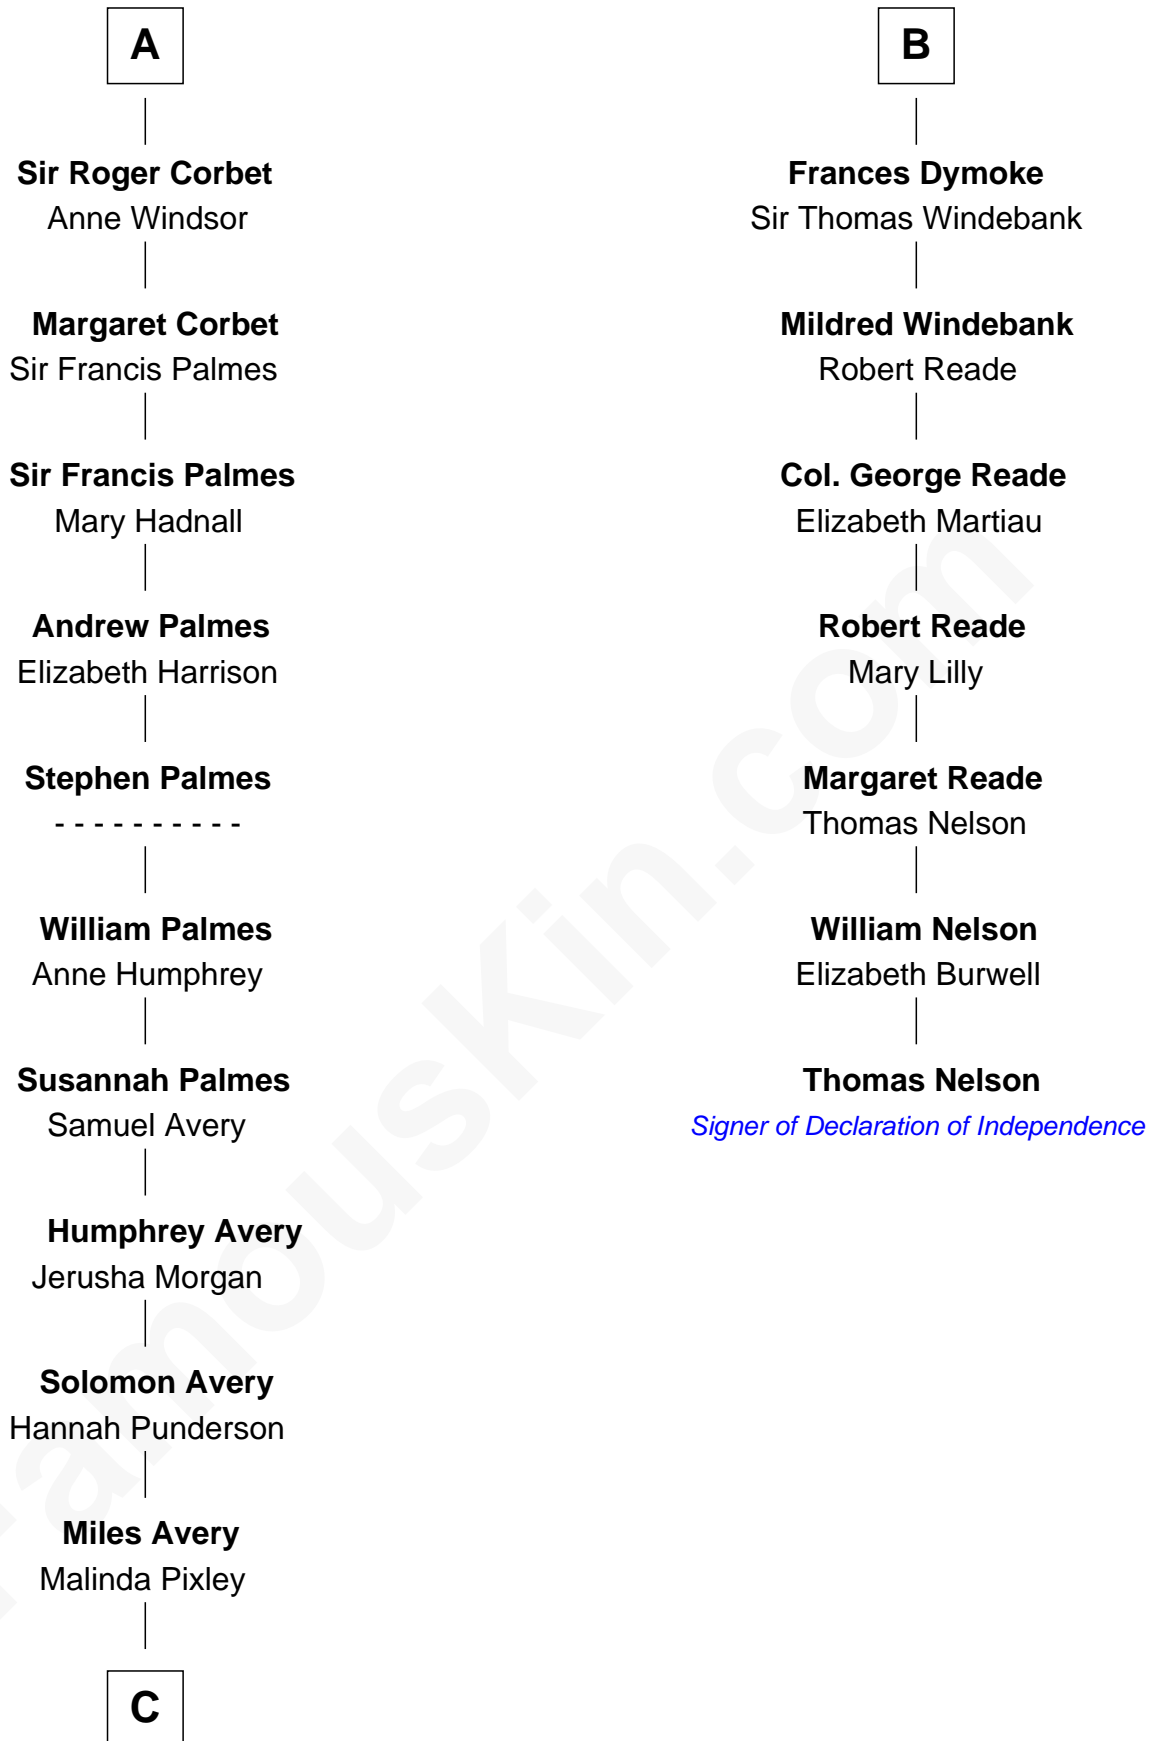

FamousKin.com Relationship Chart of

Nelson Rockefeller

41st U.S. Vice-President

13th cousin 8 times removed of

Thomas Nelson

Signer of the Declaration of Independence

C

—
Lucy Avery

Godfrey Lewis Rockefeller

—
William Avery Rockefeller

Eliza Davison

—
John Davison Rockefeller

Laura Celestia Spelman

—
John Davison Rockefeller

Abby Greene Aldrich

—
Nelson Rockefeller

41st U.S. Vice-President

FamousKin.com