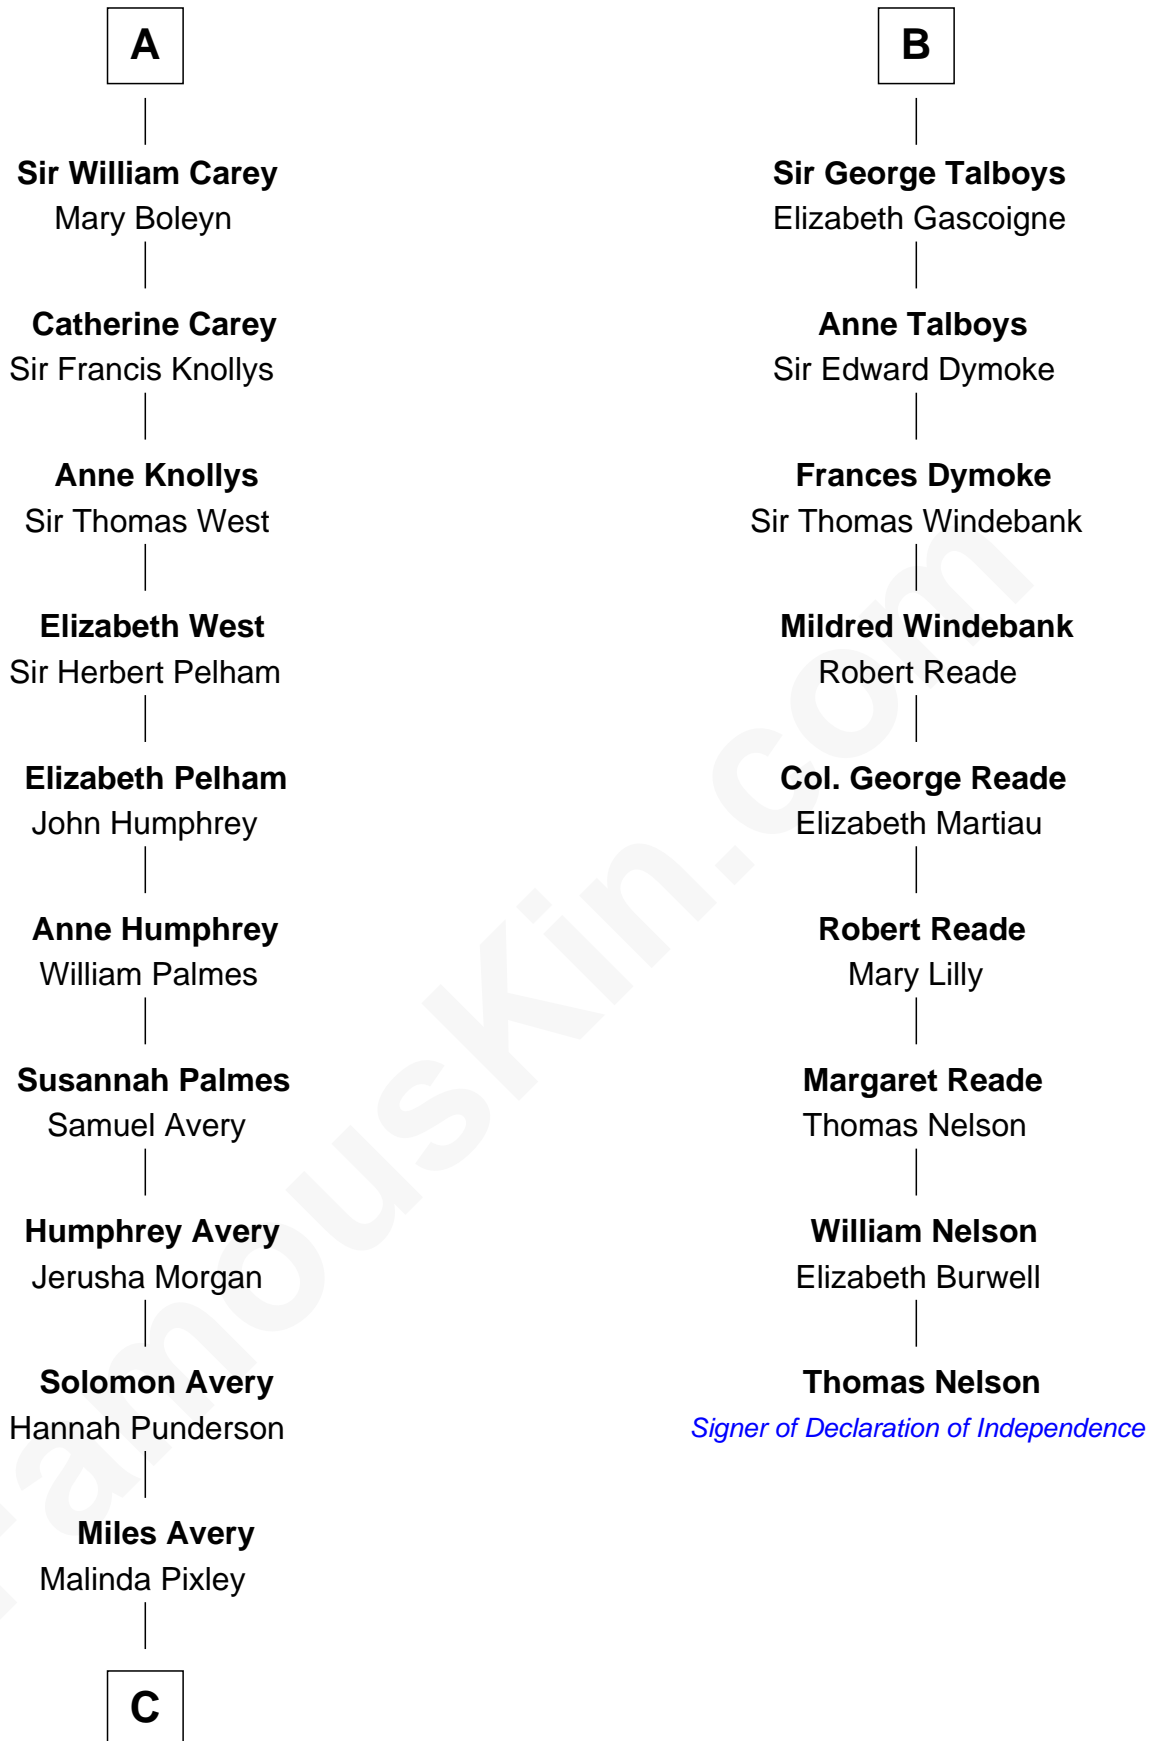

FamousKin.com Relationship Chart of

Nelson Rockefeller

41st U.S. Vice-President

15th cousin 6 times removed of

Thomas Nelson

Signer of the Declaration of Independence

Sir Gilbert de Clare

Joan of Acre

C

—
Lucy Avery

Godfrey Lewis Rockefeller

—
William Avery Rockefeller

Eliza Davison

—
John Davison Rockefeller

Laura Celestia Spelman

—
John Davison Rockefeller

Abby Greene Aldrich

—
Nelson Rockefeller

41st U.S. Vice-President

FamousKin.com