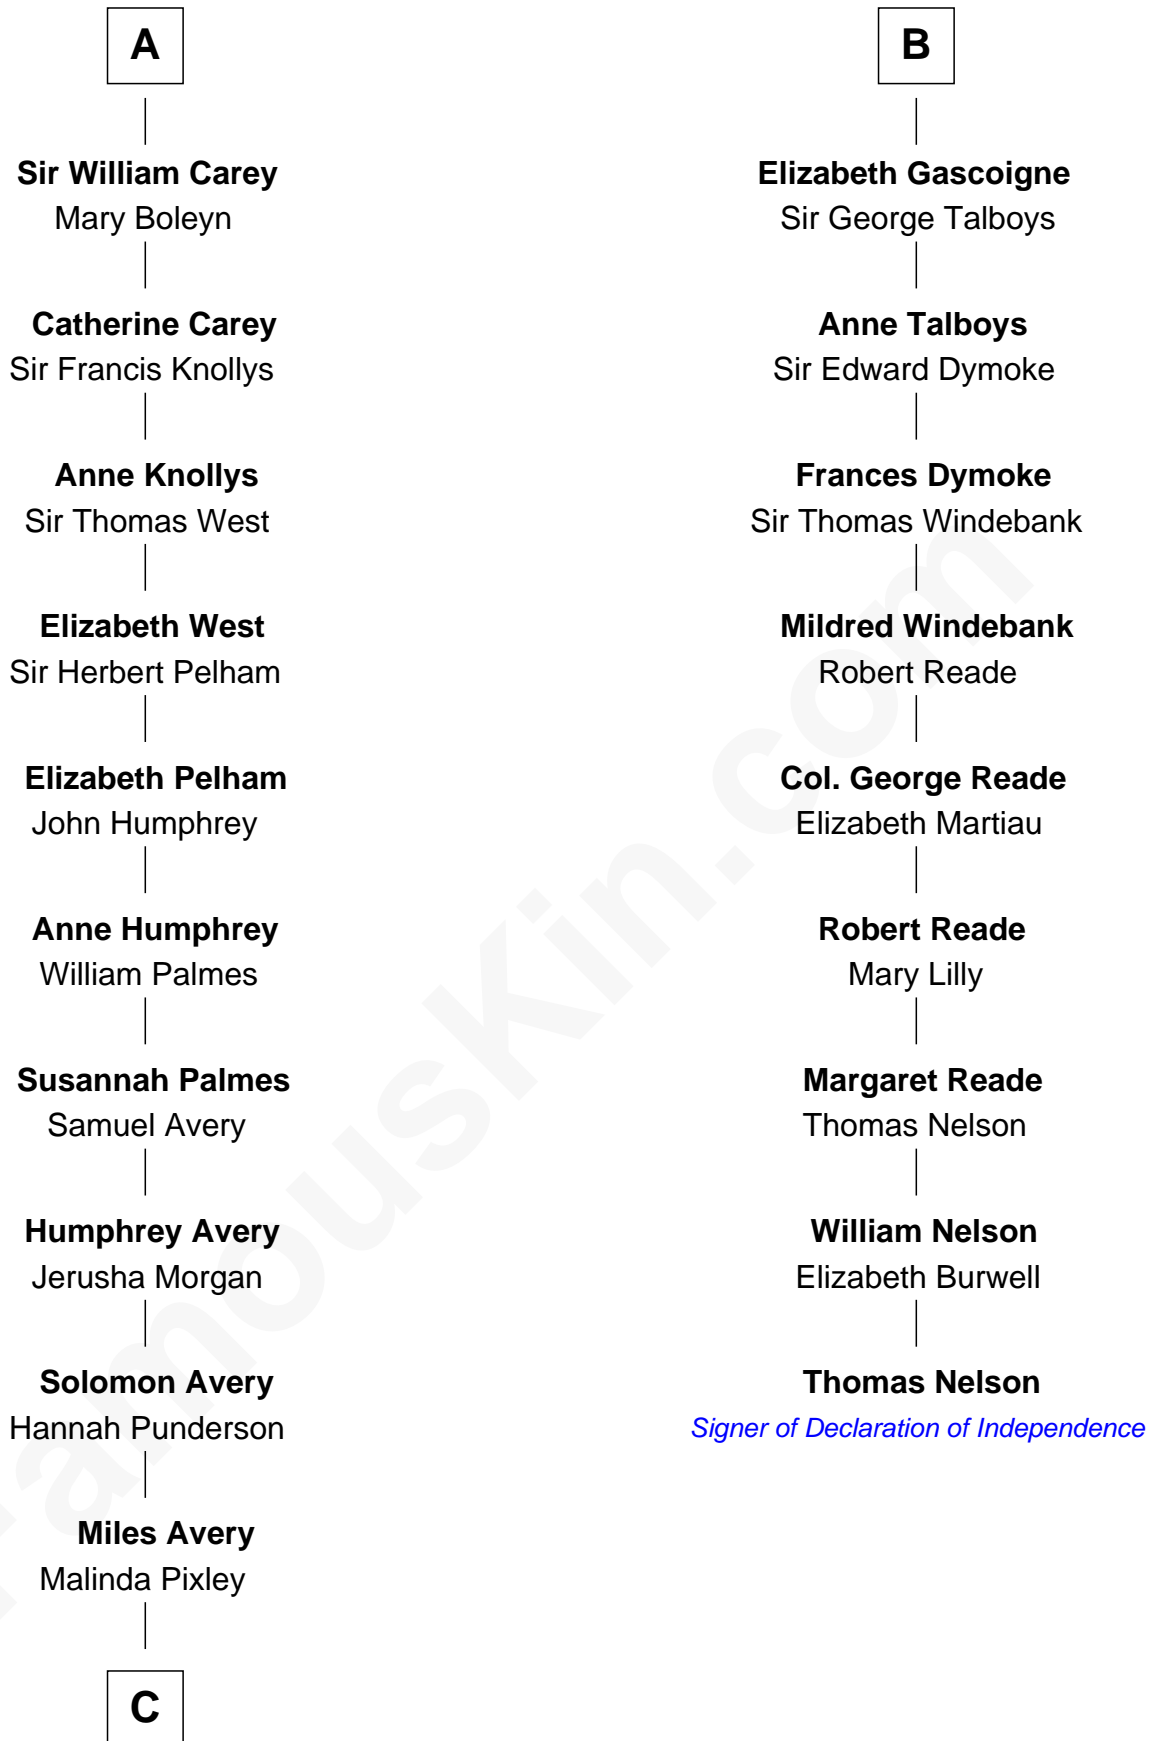

FamousKin.com Relationship Chart of

Nelson Rockefeller

41st U.S. Vice-President

15th cousin 6 times removed of

Thomas Nelson

Signer of the Declaration of Independence

Roger de Mortimer

Joan de Geneville

C

—
Lucy Avery

Godfrey Lewis Rockefeller

—
William Avery Rockefeller

Eliza Davison

—
John Davison Rockefeller

Laura Celestia Spelman

—
John Davison Rockefeller

Abby Greene Aldrich

—
Nelson Rockefeller

41st U.S. Vice-President

FamousKin.com