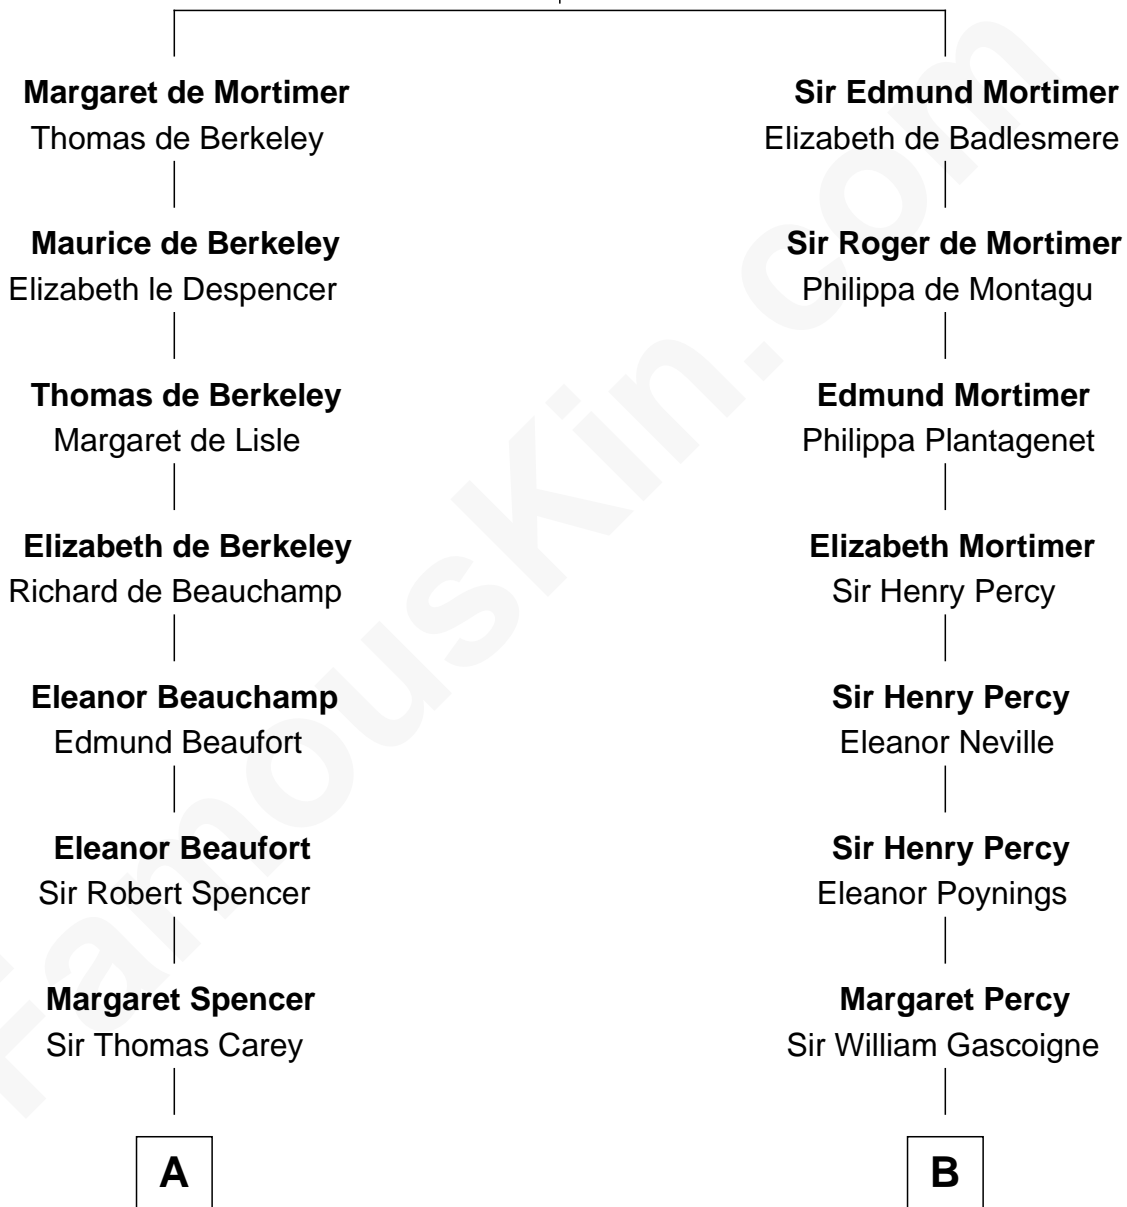

FamousKin.com Relationship Chart of

Nelson Rockefeller

41st U.S. Vice-President

15th cousin 6 times removed of

Thomas Nelson

Signer of the Declaration of Independence

Roger de Mortimer

Joan de Geneville

C

—
Lucy Avery

Godfrey Lewis Rockefeller

—
William Avery Rockefeller

Eliza Davison

—
John Davison Rockefeller

Laura Celestia Spelman

—
John Davison Rockefeller

Abby Greene Aldrich

—
Nelson Rockefeller

41st U.S. Vice-President

FamousKin.com